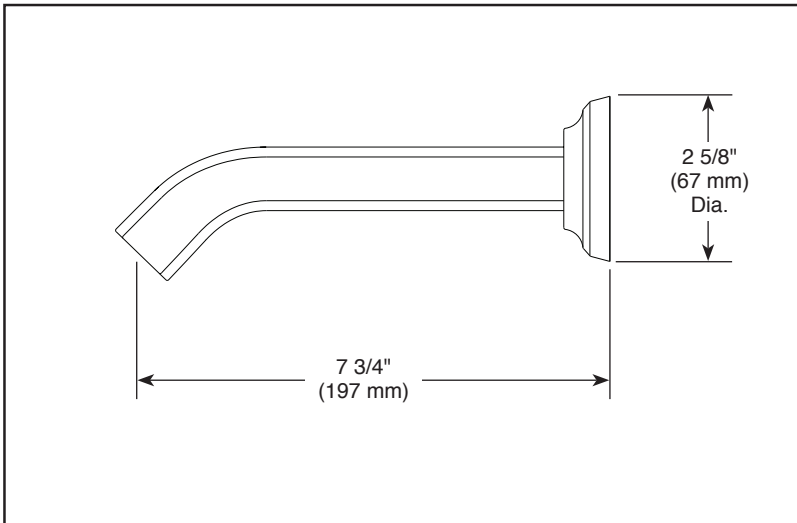

▲ Designate proper finish suffix