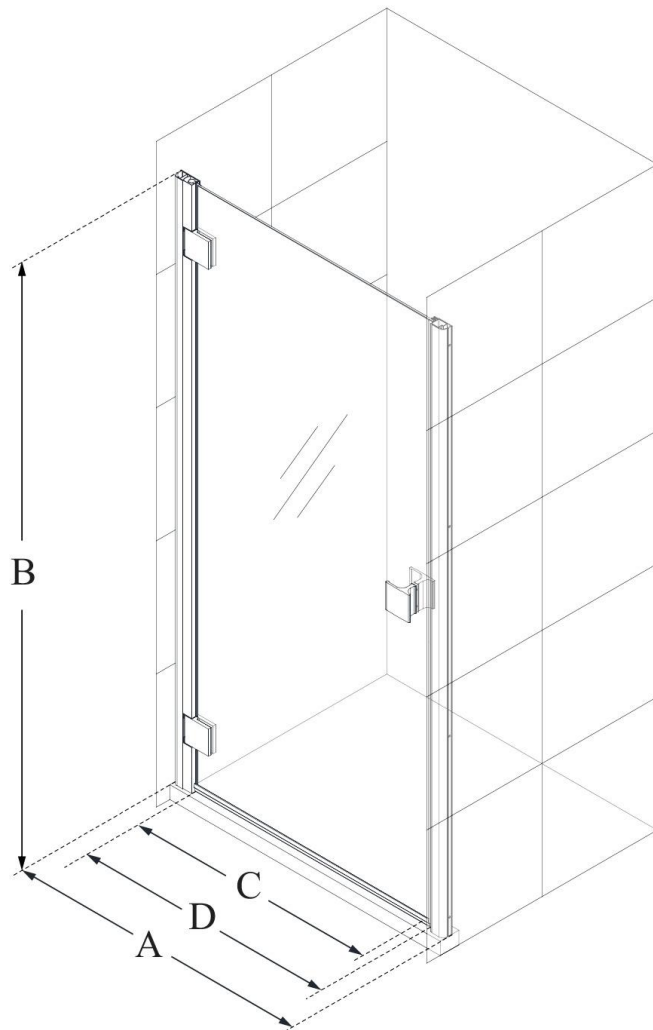

SHDR-5334660

LUMEN

DreamLine Lumen 34 - 35" W
by 66" H Semi-Frameless Pivot
Shower Door

SWING DOOR

CONFIGURATION DIMENSIONS:

A: 34"

MODEL WIDTH

B: 66"

MODEL HEIGHT

C: 29 1/2"

ACCESS WIDTH

D: 29 9/16"

DOOR WIDTH

DreamLine reserves the right to update or modify the hardware or materials pictured without prior notice for the purpose of product improvement and customer satisfaction.