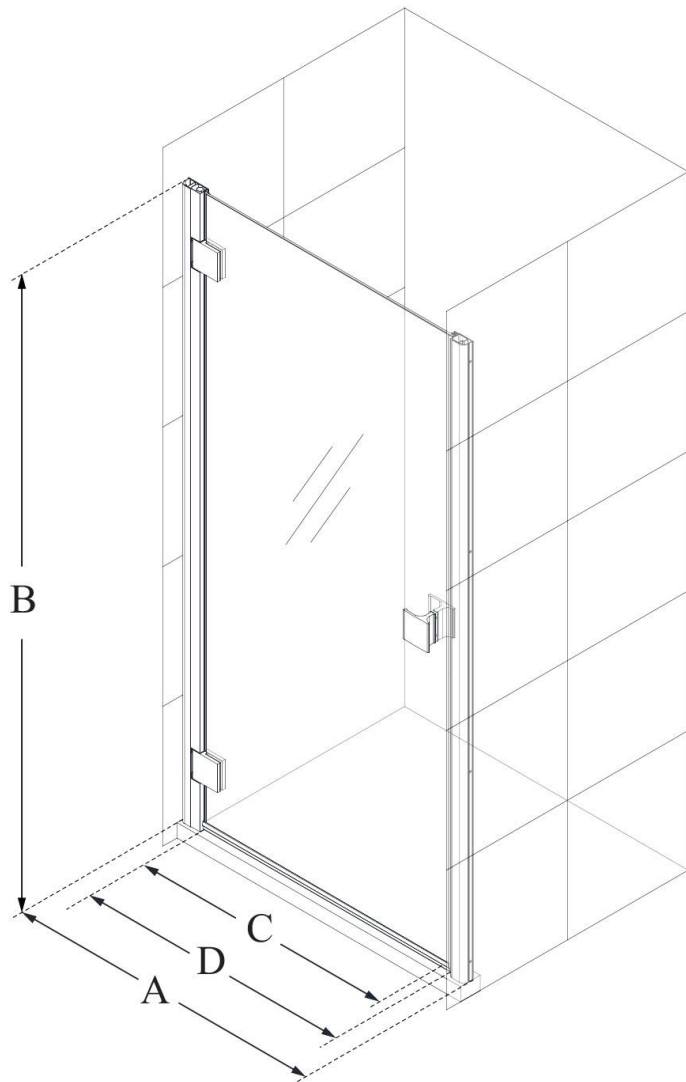

MODEL INFORMATION

SHDR-5330660

LUMEN

DreamLine Lumen 30 - 31" W
by 66" H Semi-Frameless Pivot
Shower Door

SWING DOOR

CONFIGURATION DIMENSIONS:

A: 30"
MODEL WIDTH

B: 66"
MODEL HEIGHT

C: 25 9/16"
ACCESS WIDTH

D: 25 5/8"
DOOR WIDTH

DreamLine reserves the right to update or modify the hardware or materials pictured without prior notice for the purpose of product improvement and customer satisfaction.