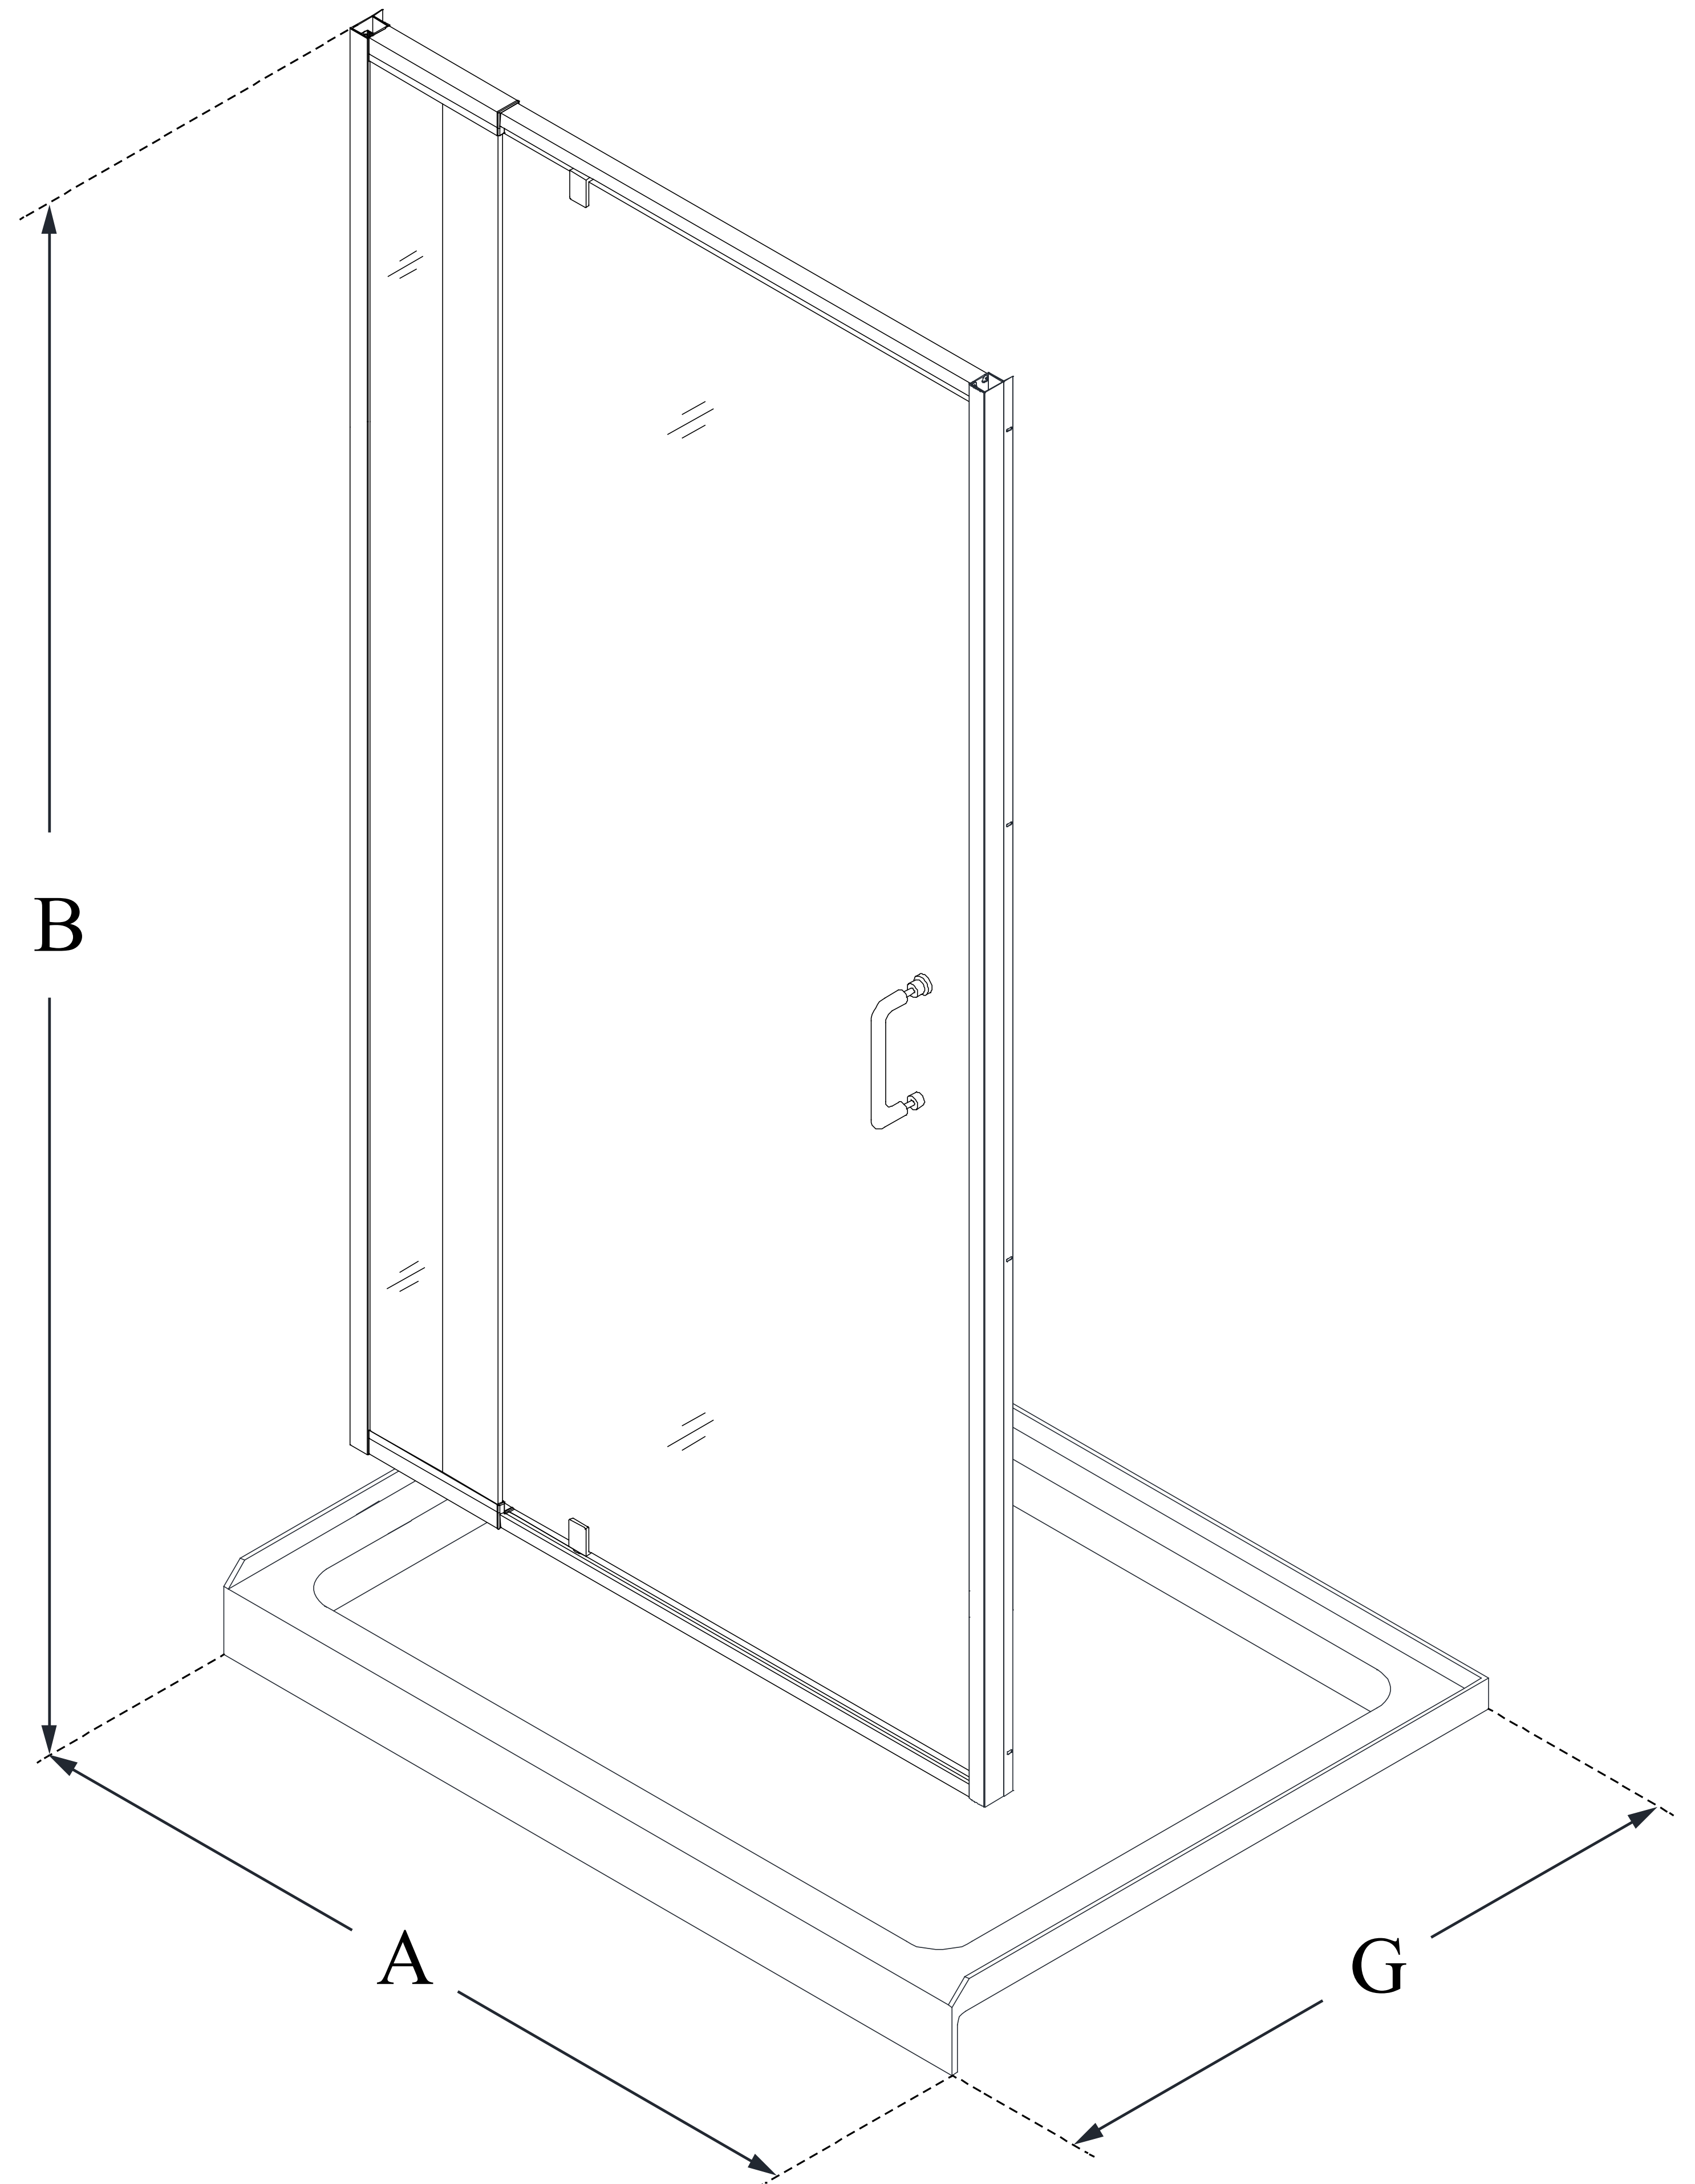

DL-6219

FLEX

DreamLine Flex 32 in. D x 42 in.
W x 74 3/4 in. H Semi-Frameless
Pivot Shower Door and SlimLine
Shower Base Kit

KIT CONTENTS:

- SHOWER DOOR
- SHOWER BASE

CONFIGURATION DIMENSIONS:

A: 42 in.

KIT WIDTH

B: 74 3/4 in.

KIT HEIGHT

G: 32 in.

KIT DEPTH

AVAILABLE DRAIN LOCATIONS:

- CENTER

For precise drain location, please refer to the
included base technical drawing

DreamLine reserves the right to update or modify the hardware or materials pictured
without prior notice for the purpose of product improvement and customer satisfaction.