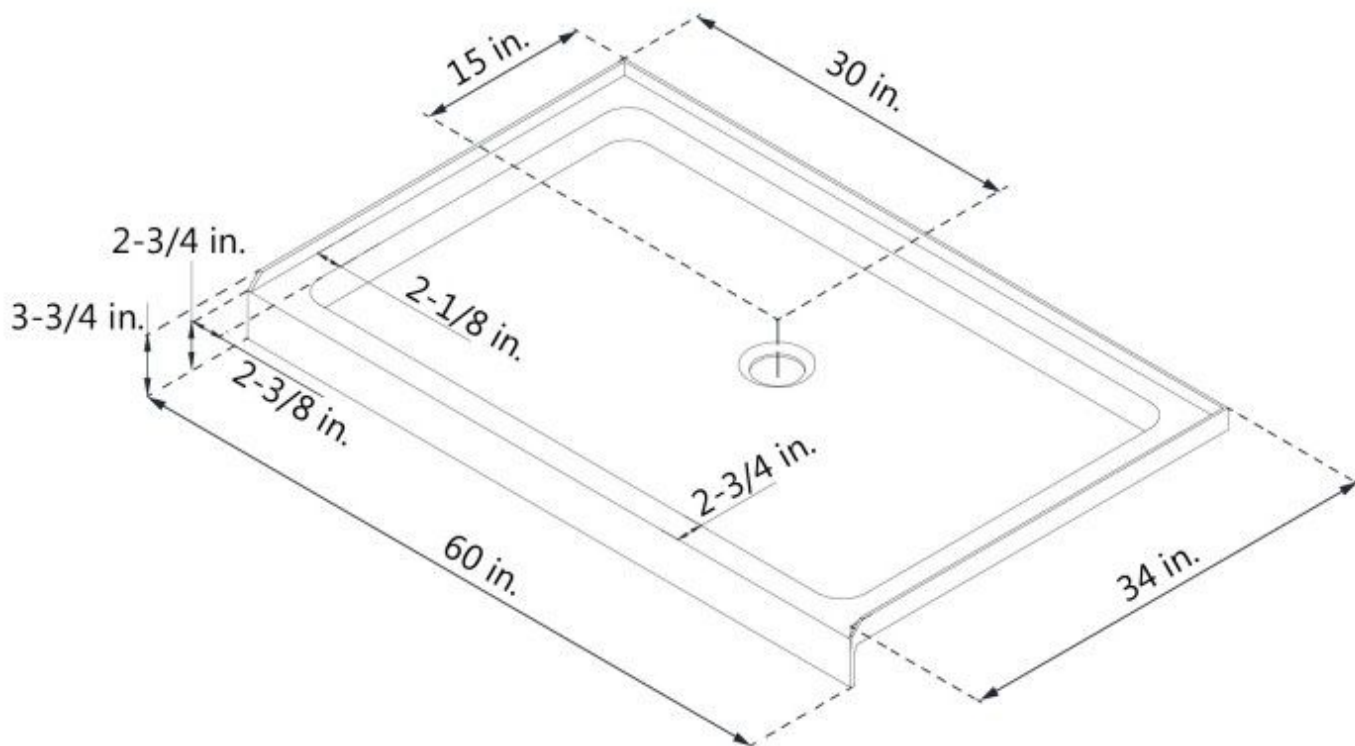

DL-6224

FLEX

DreamLine Flex 34 in. D x 60 in.
W x 74 3/4 in. H Semi-Frameless
Pivot Shower Door and SlimLine
Shower Base Kit

KIT CONTENTS:

- SHOWER DOOR
- SHOWER BASE

CONFIGURATION DIMENSIONS:

A: 60"
KIT WIDTH

B: 74 3/4"
KIT HEIGHT

G: 34"
KIT DEPTH

AVAILABLE DRAIN LOCATIONS:

- CENTER
- LEFT
- RIGHT

For precise drain location, please refer to the
included base technical drawing

DreamLine reserves the right to update or modify the hardware or materials pictured
without prior notice for the purpose of product improvement and customer satisfaction.

DLT-1134600

SLIMLINE SHOWERBASE

SINGLE THRESHOLD

CENTER DRAIN

Drain Hole Specs

DreamLine reserves the right to update or modify the hardware or materials pictured without prior notice for the purpose of product improvement and customer satisfaction.