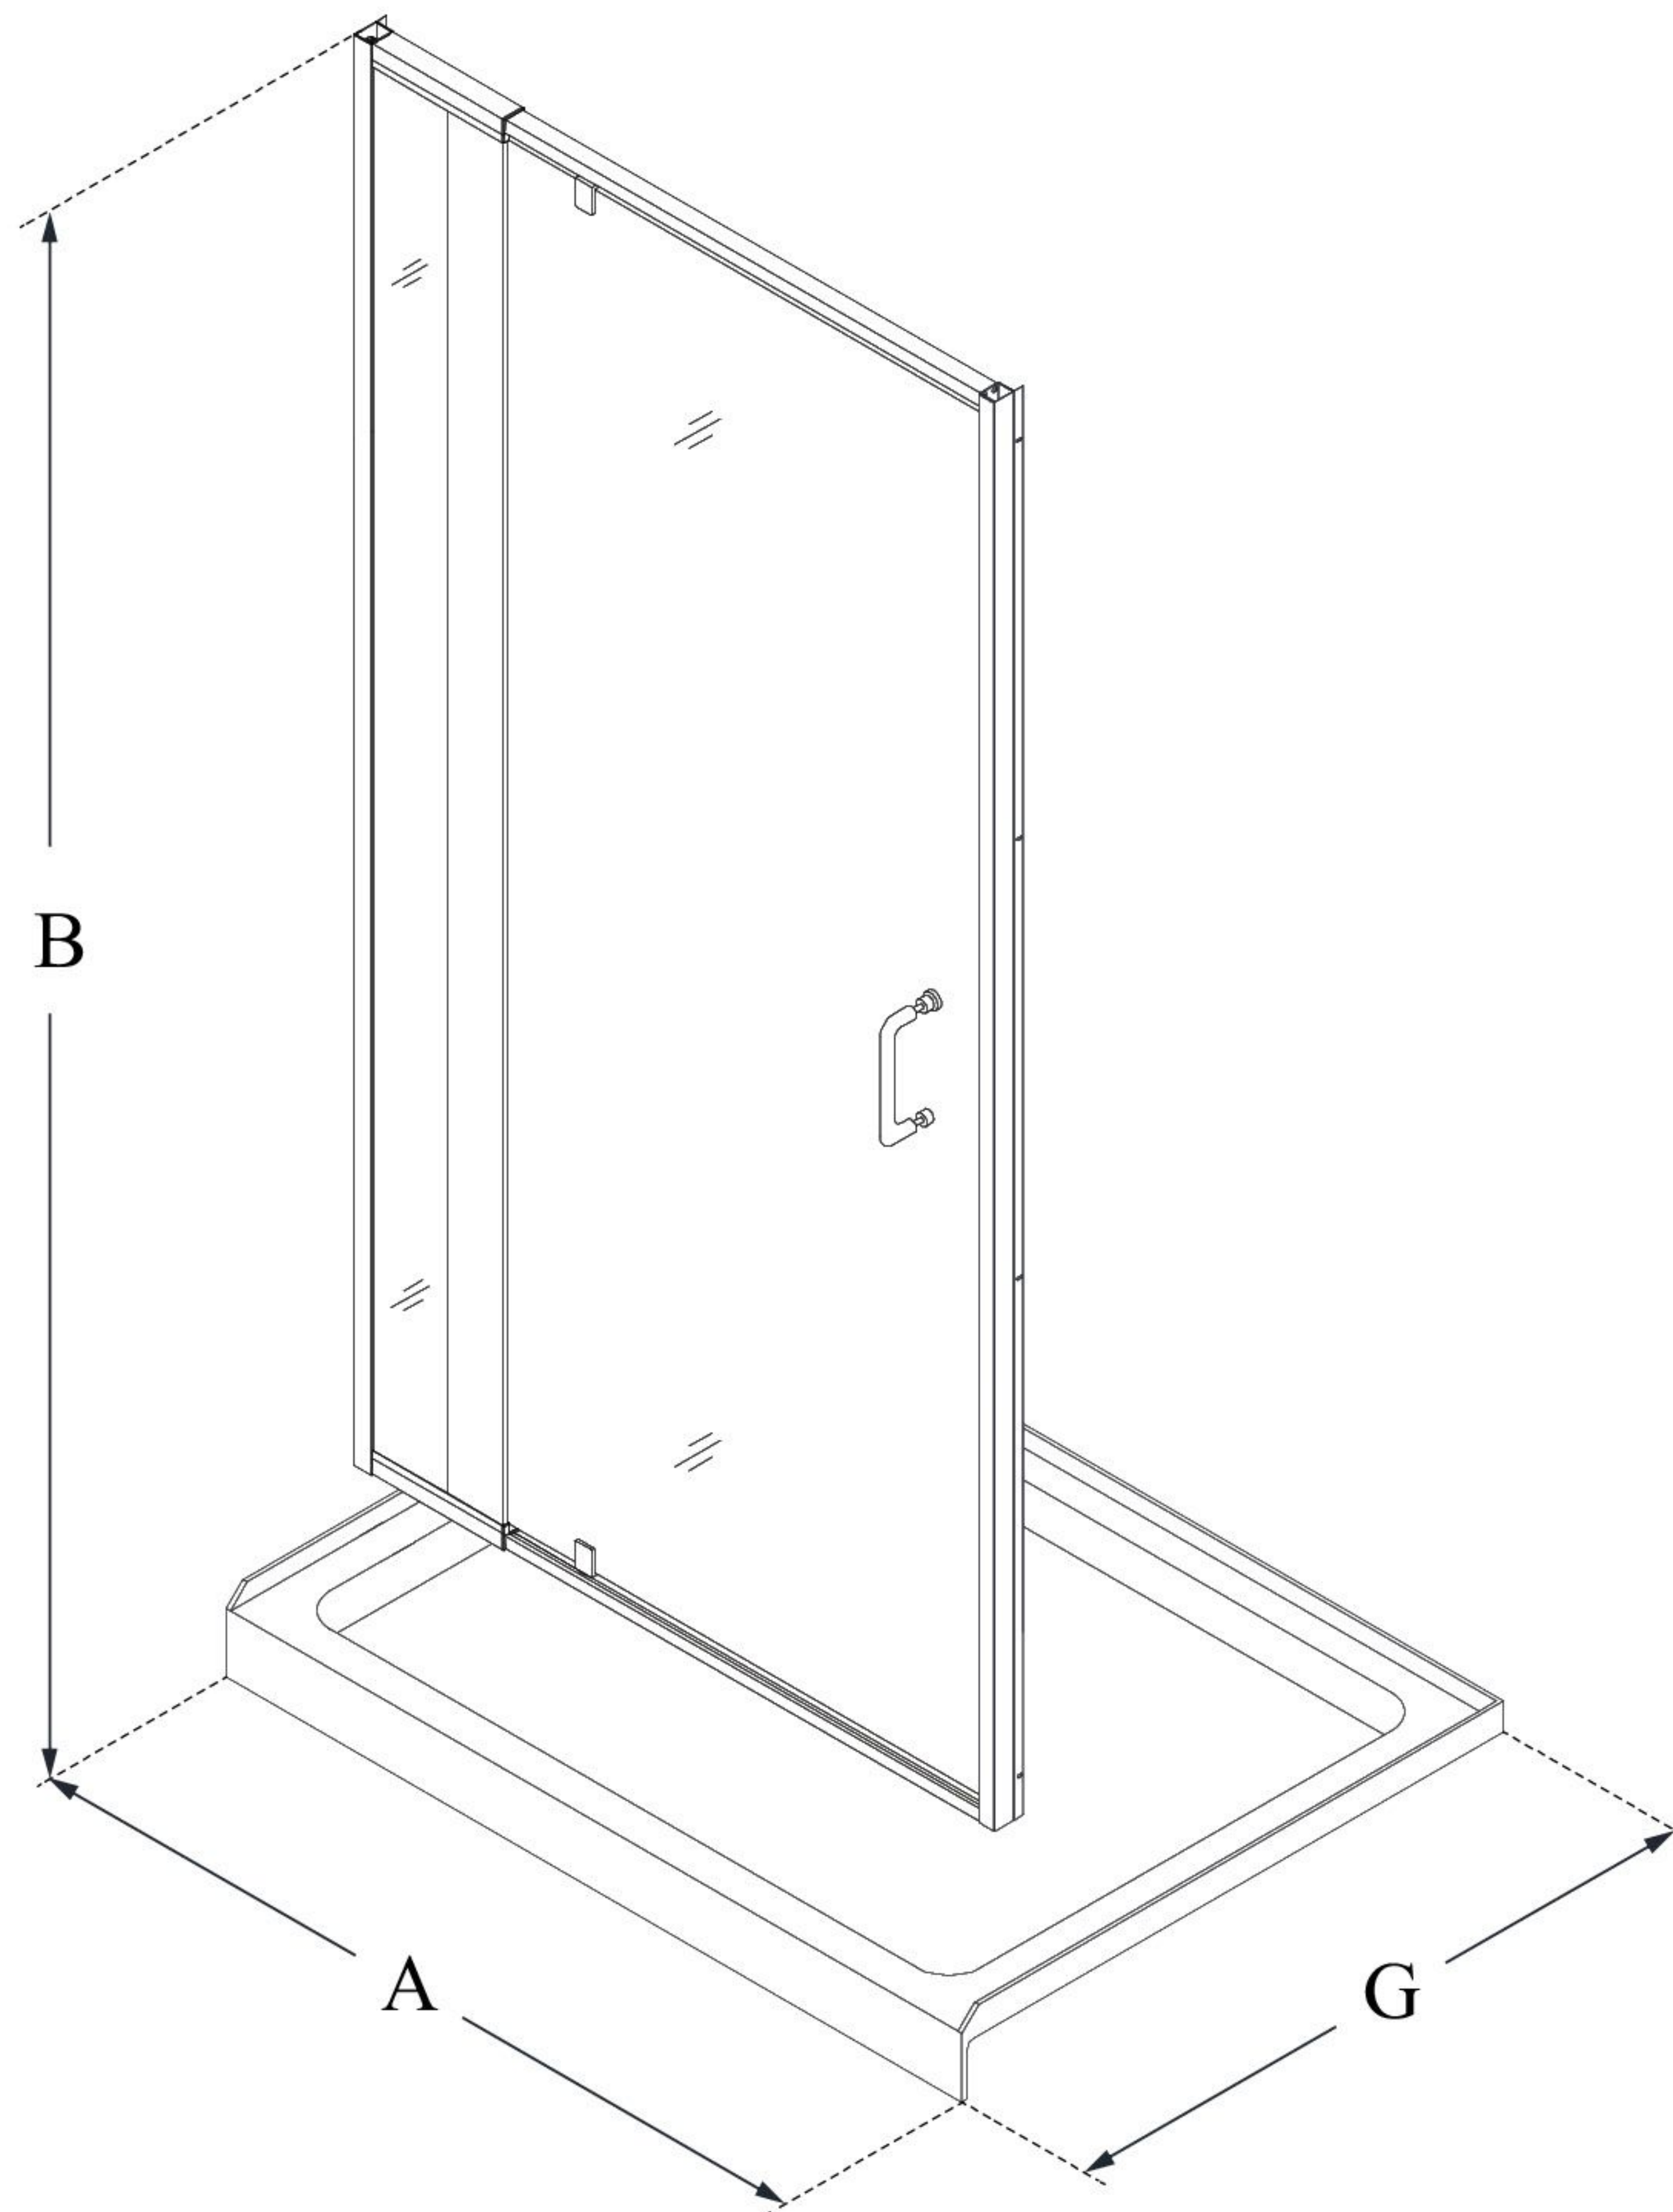

DL-6224

FLEX

DreamLine Flex 34 in. D x 60 in.
W x 74 3/4 in. H Semi-Frameless
Pivot Shower Door and SlimLine
Shower Base Kit

KIT CONTENTS:

- SHOWER DOOR
- SHOWER BASE

CONFIGURATION DIMENSIONS:

A: 60"
KIT WIDTH

B: 74 3/4"
KIT HEIGHT

G: 34"
KIT DEPTH

AVAILABLE DRAIN LOCATIONS:

- CENTER
- LEFT
- RIGHT

For precise drain location, please refer to the
included base technical drawing

DreamLine reserves the right to update or modify the hardware or materials pictured
without prior notice for the purpose of product improvement and customer satisfaction.

DLT-1134600

SLIMLINE SHOWERBASE

SINGLE THRESHOLD

CENTER DRAIN

Drain Hole Specs

DreamLine reserves the right to update or modify the hardware or materials pictured without prior notice for the purpose of product improvement and customer satisfaction.