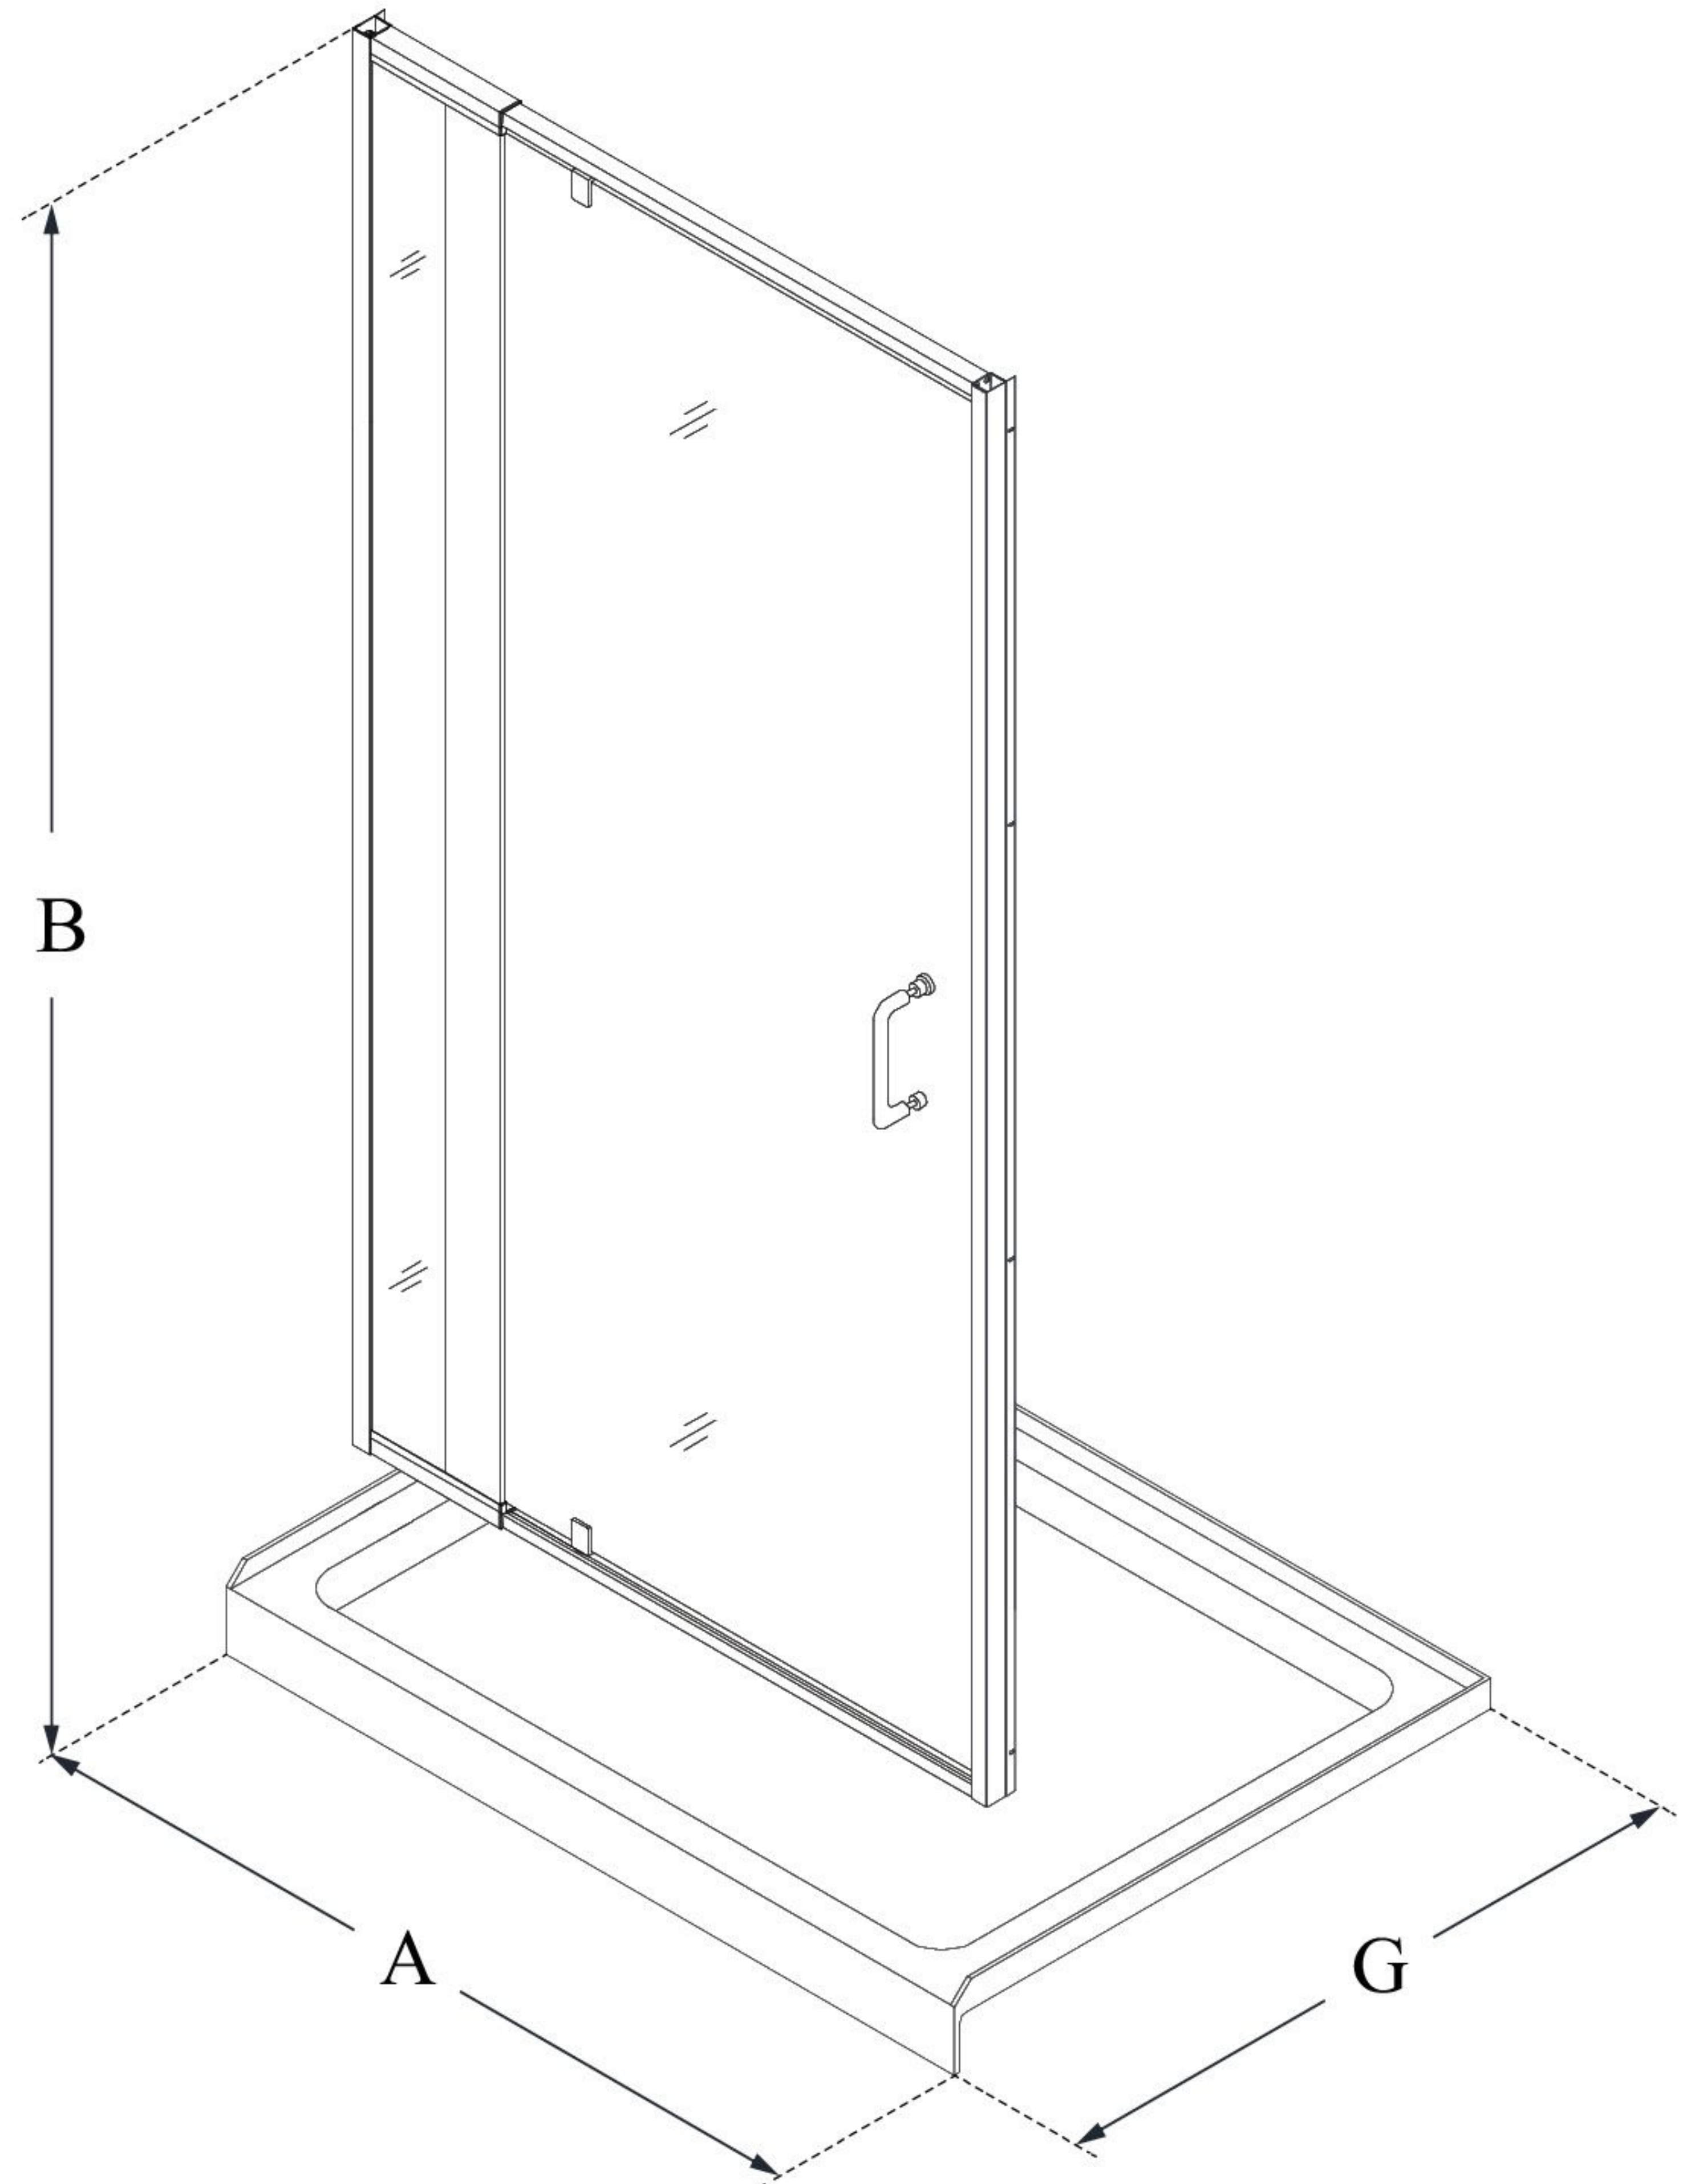

## **FLEX**

DreamLine Flex 32 in. D x 60 in.  
W x 74 3/4 in. H Semi-Frameless  
Pivot Shower Door and SlimLine  
Shower Base Kit

### **KIT CONTENTS:**

- SHOWER DOOR
- SHOWER BASE

### **CONFIGURATION DIMENSIONS:**

**A: 60"**  
KIT WIDTH

**B: 74 3/4"**  
KIT HEIGHT

**G: 32"**  
KIT DEPTH

### **AVAILABLE DRAIN LOCATIONS:**

- CENTER
- LEFT
- RIGHT

For precise drain location, please refer to the  
included base technical drawing

DreamLine reserves the right to update or modify the hardware or materials pictured  
without prior notice for the purpose of product improvement and customer satisfaction.