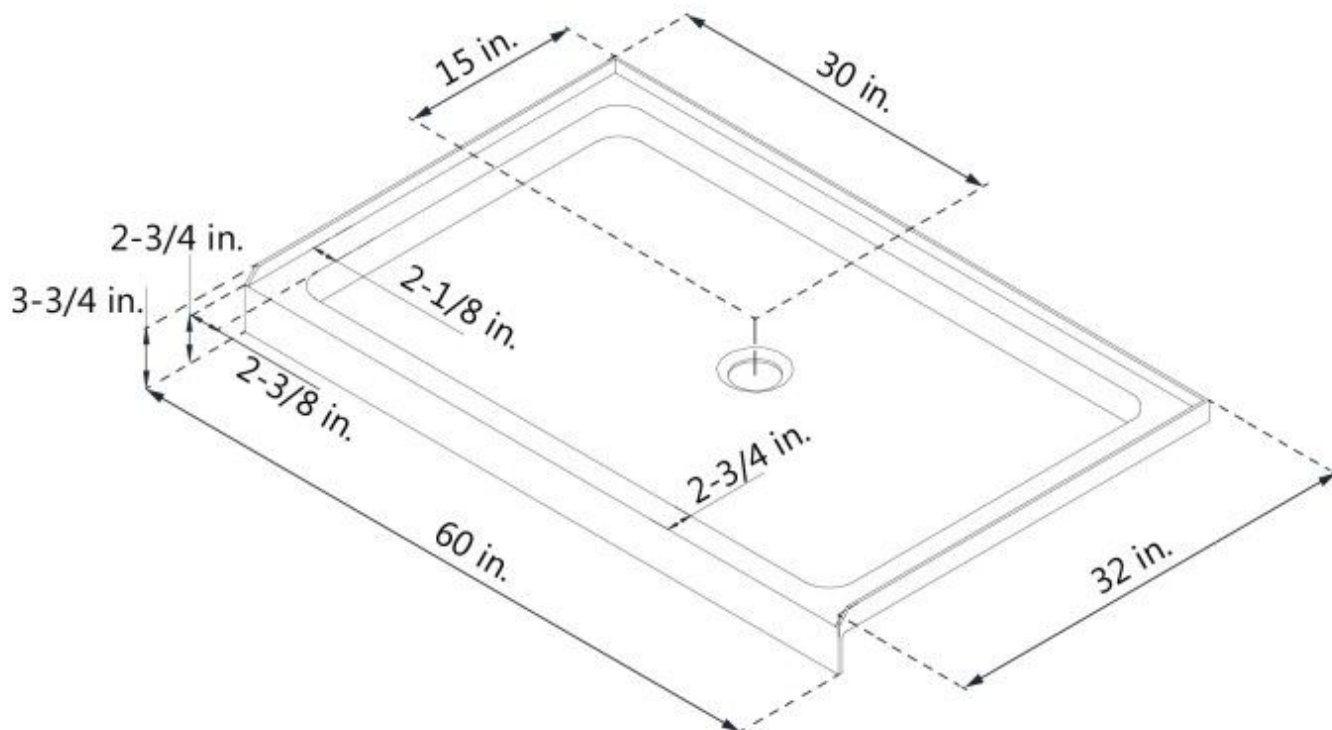

## **FLEX**

DreamLine Flex 32 in. D x 60 in.  
W x 74 3/4 in. H Semi-Frameless  
Pivot Shower Door and SlimLine  
Shower Base Kit

### **CONFIGURATION DIMENSIONS:**

**A: 60"**  
KIT WIDTH

**B: 74 3/4"**  
KIT HEIGHT

**G: 32"**  
KIT DEPTH

### **AVAILABLE DRAIN LOCATIONS:**

- CENTER
- LEFT
- RIGHT

For precise drain location, please refer to the  
included base technical drawing

DreamLine reserves the right to update or modify the hardware or materials pictured  
without prior notice for the purpose of product improvement and customer satisfaction.

**DLT-1132600**  
**SLIMLINE SHOWERBASE**  
SINGLE THRESHOLD

**CENTER DRAIN**

**Drain Hole Specs**

DreamLine reserves the right to update or modify the hardware or materials pictured without prior notice for the purpose of product improvement and customer satisfaction.