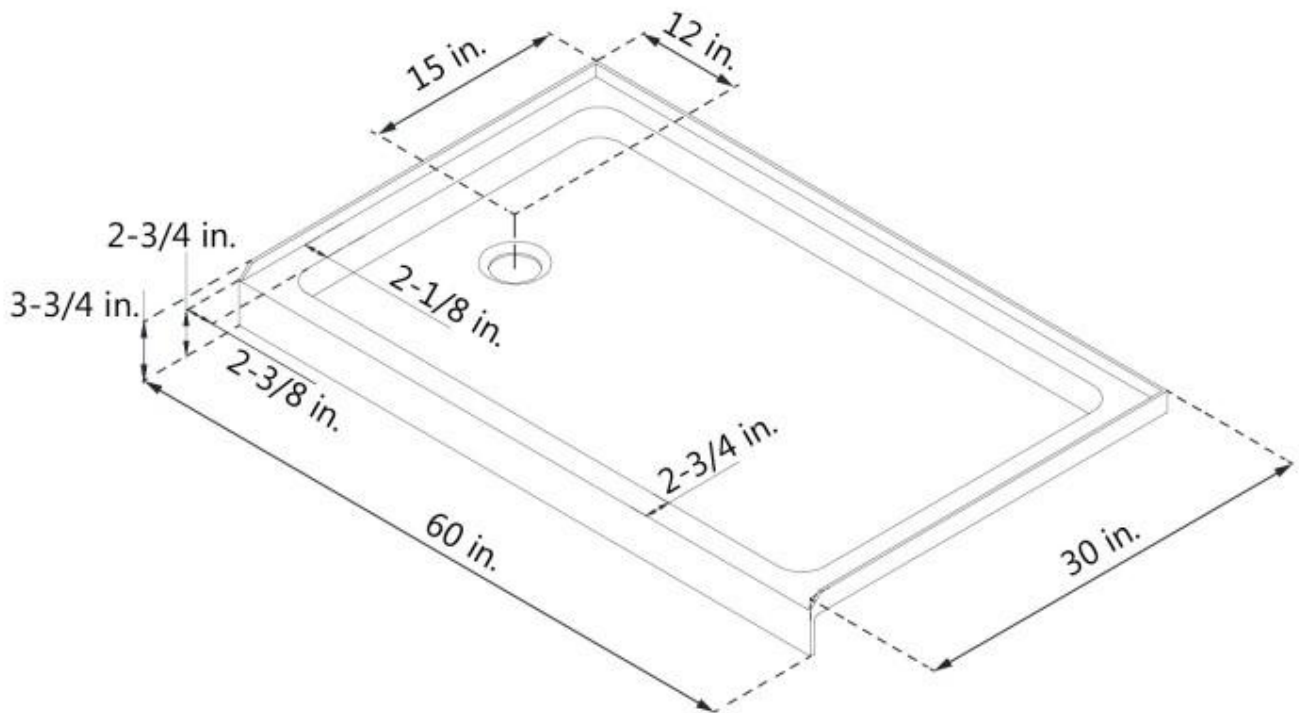

© 2018 DreamLine. All rights reserved.

MODEL INFORMATION

DLT-1130600
SLIMLINE SHOWERBASE
SINGLE THRESHOLD
CENTER DRAIN

Drain Hole Specs

strainer diameter
4-1/2 in.
(115mm)

drain hole diameter
3-3/8 in.
(85mm)

DreamLine reserves the right to update or modify the hardware or materials pictured without prior notice for the purpose of product improvement and customer satisfaction.

MODEL INFORMATION

DLT-1130601
SLIMLINE SHOWERBASE
SINGLE THRESHOLD

LEFT DRAIN

Drain Hole Specs

strainer diameter
4-1/2 in.
(115mm)

drain hole diameter
3-3/8 in.
(85mm)

DreamLine reserves the right to update or modify the hardware or materials pictured without prior notice for the purpose of product improvement and customer satisfaction.

MODEL INFORMATION

DLT-1130602
SLIMLINE SHOWERBASE
SINGLE THRESHOLD
RIGHT DRAIN

Drain Hole Specs

strainer diameter
4-1/2 in.
(115mm)

drain hole diameter
3-3/8 in.
(85mm)

DreamLine reserves the right to update or modify the hardware or materials pictured without prior notice for the purpose of product improvement and customer satisfaction.