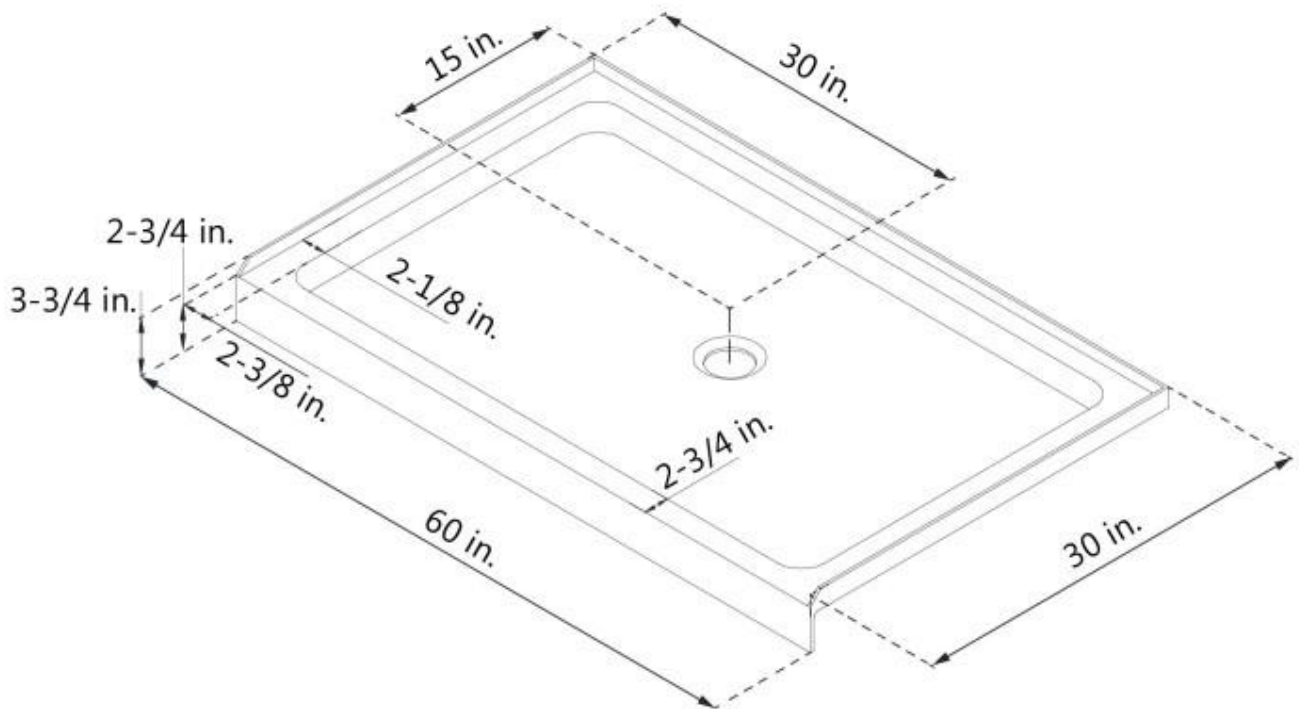

© 2018 DreamLine. All rights reserved.

MODEL INFORMATION

DLT-1130600
SLIMLINE SHOWERBASE
SINGLE THRESHOLD
CENTER DRAIN

Drain Hole Specs

strainer diameter
4-1/2 in.
(115mm)

drain hole diameter
3-3/8 in.
(85mm)

DreamLine reserves the right to update or modify the hardware or materials pictured without prior notice for the purpose of product improvement and customer satisfaction.

MODEL INFORMATION

DLT-1130601
SLIMLINE SHOWERBASE
SINGLE THRESHOLD

LEFT DRAIN

Drain Hole Specs

strainer diameter
4-1/2 in.
(115mm)

drain hole diameter
3-3/8 in.
(85mm)

DreamLine reserves the right to update or modify the hardware or materials pictured without prior notice for the purpose of product improvement and customer satisfaction.

MODEL INFORMATION

DLT-1130602
SLIMLINE SHOWERBASE
SINGLE THRESHOLD
RIGHT DRAIN

Drain Hole Specs

strainer diameter
4-1/2 in.
(115mm)

drain hole diameter
3-3/8 in.
(85mm)

DreamLine reserves the right to update or modify the hardware or materials pictured without prior notice for the purpose of product improvement and customer satisfaction.