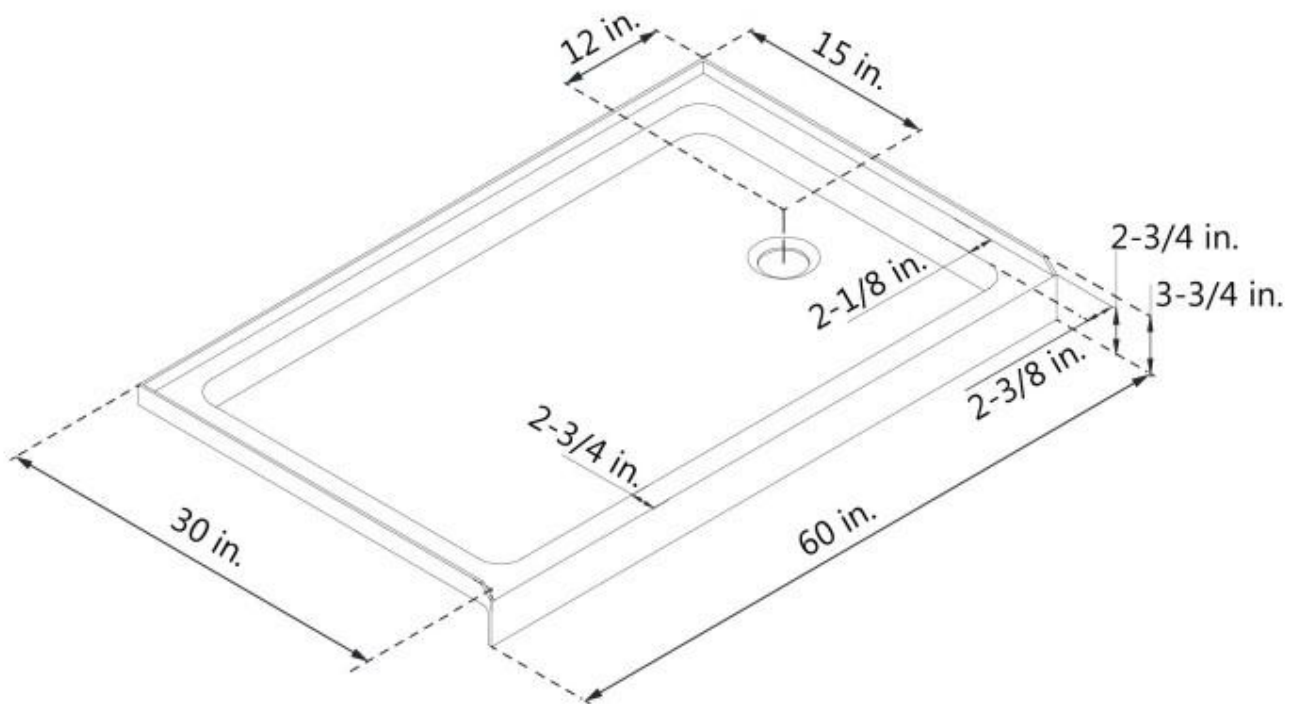

MODEL INFORMATION

DL-6222

FLEX

DreamLine Flex 30 in. D x 60 in. W x 74 3/4 in. H Semi-Frameless Pivot Shower Door and SlimLine Shower Base Kit

KIT CONTENTS:

- SHOWER DOOR
- SHOWER BASE

CONFIGURATION DIMENSIONS:

A: 60"

KIT WIDTH

B: 74 3/4"

KIT HEIGHT

G: 30"

KIT DEPTH

AVAILABLE DRAIN LOCATIONS:

- CENTER
- LEFT
- RIGHT

LEFT DRAIN

Drain Hole Specs

strainer diameter
4-1/2 in.
(115mm)

drain hole diameter
3-3/8 in.
(85mm)

DreamLine reserves the right to update or modify the hardware or materials pictured without prior notice for the purpose of product improvement and customer satisfaction.

MODEL INFORMATION

DLT-1130602
SLIMLINE SHOWERBASE
SINGLE THRESHOLD
RIGHT DRAIN

Drain Hole Specs

strainer diameter
4-1/2 in.
(115mm)

drain hole diameter
3-3/8 in.
(85mm)

DreamLine reserves the right to update or modify the hardware or materials pictured without prior notice for the purpose of product improvement and customer satisfaction.