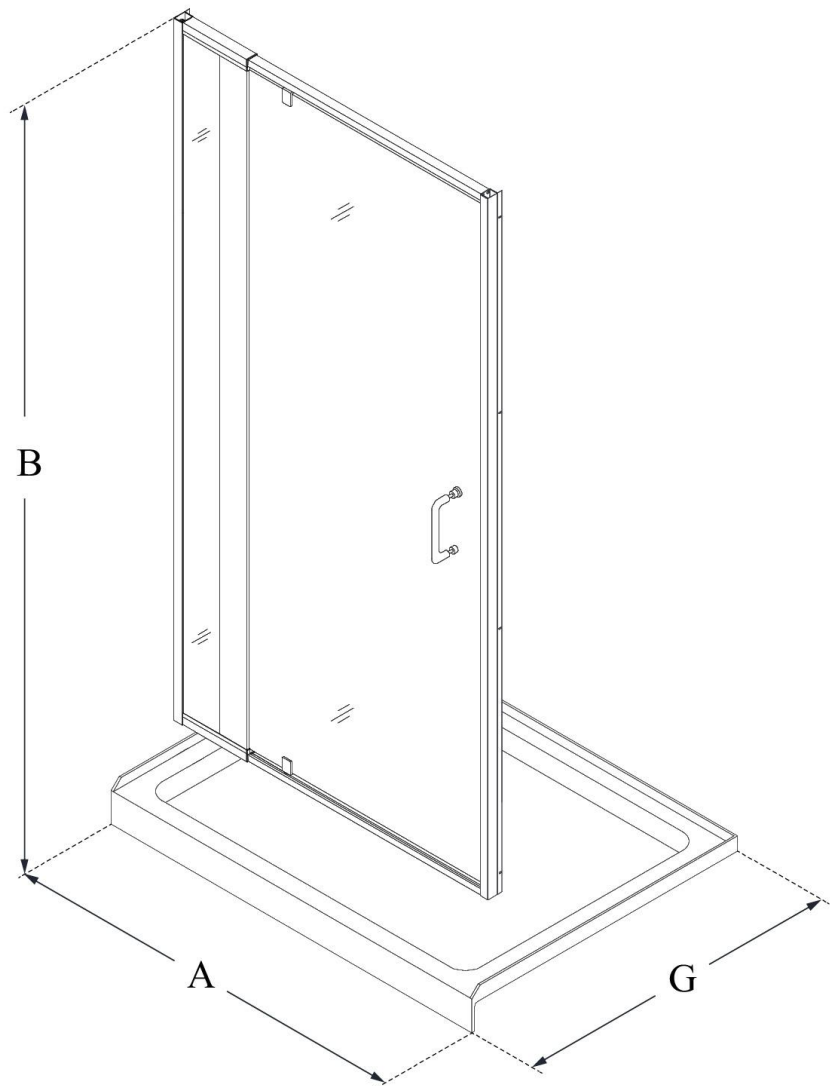

MODEL INFORMATION

DL-6222

FLEX

DreamLine Flex 30 in. D x 60 in. W x 74 3/4 in. H Semi-Frameless Pivot Shower Door and SlimLine Shower Base Kit

KIT CONTENTS:

- SHOWER DOOR
- SHOWER BASE

CONFIGURATION DIMENSIONS:

A: 60"

KIT WIDTH

B: 74 3/4"

KIT HEIGHT

G: 30"

KIT DEPTH

AVAILABLE DRAIN LOCATIONS:

- CENTER
- LEFT
- RIGHT

For precise drain location, please refer to the included base technical drawing

DreamLine reserves the right to update or modify the hardware or materials pictured without prior notice for the purpose of product improvement and customer satisfaction.

© 2018 DreamLine. All rights reserved.