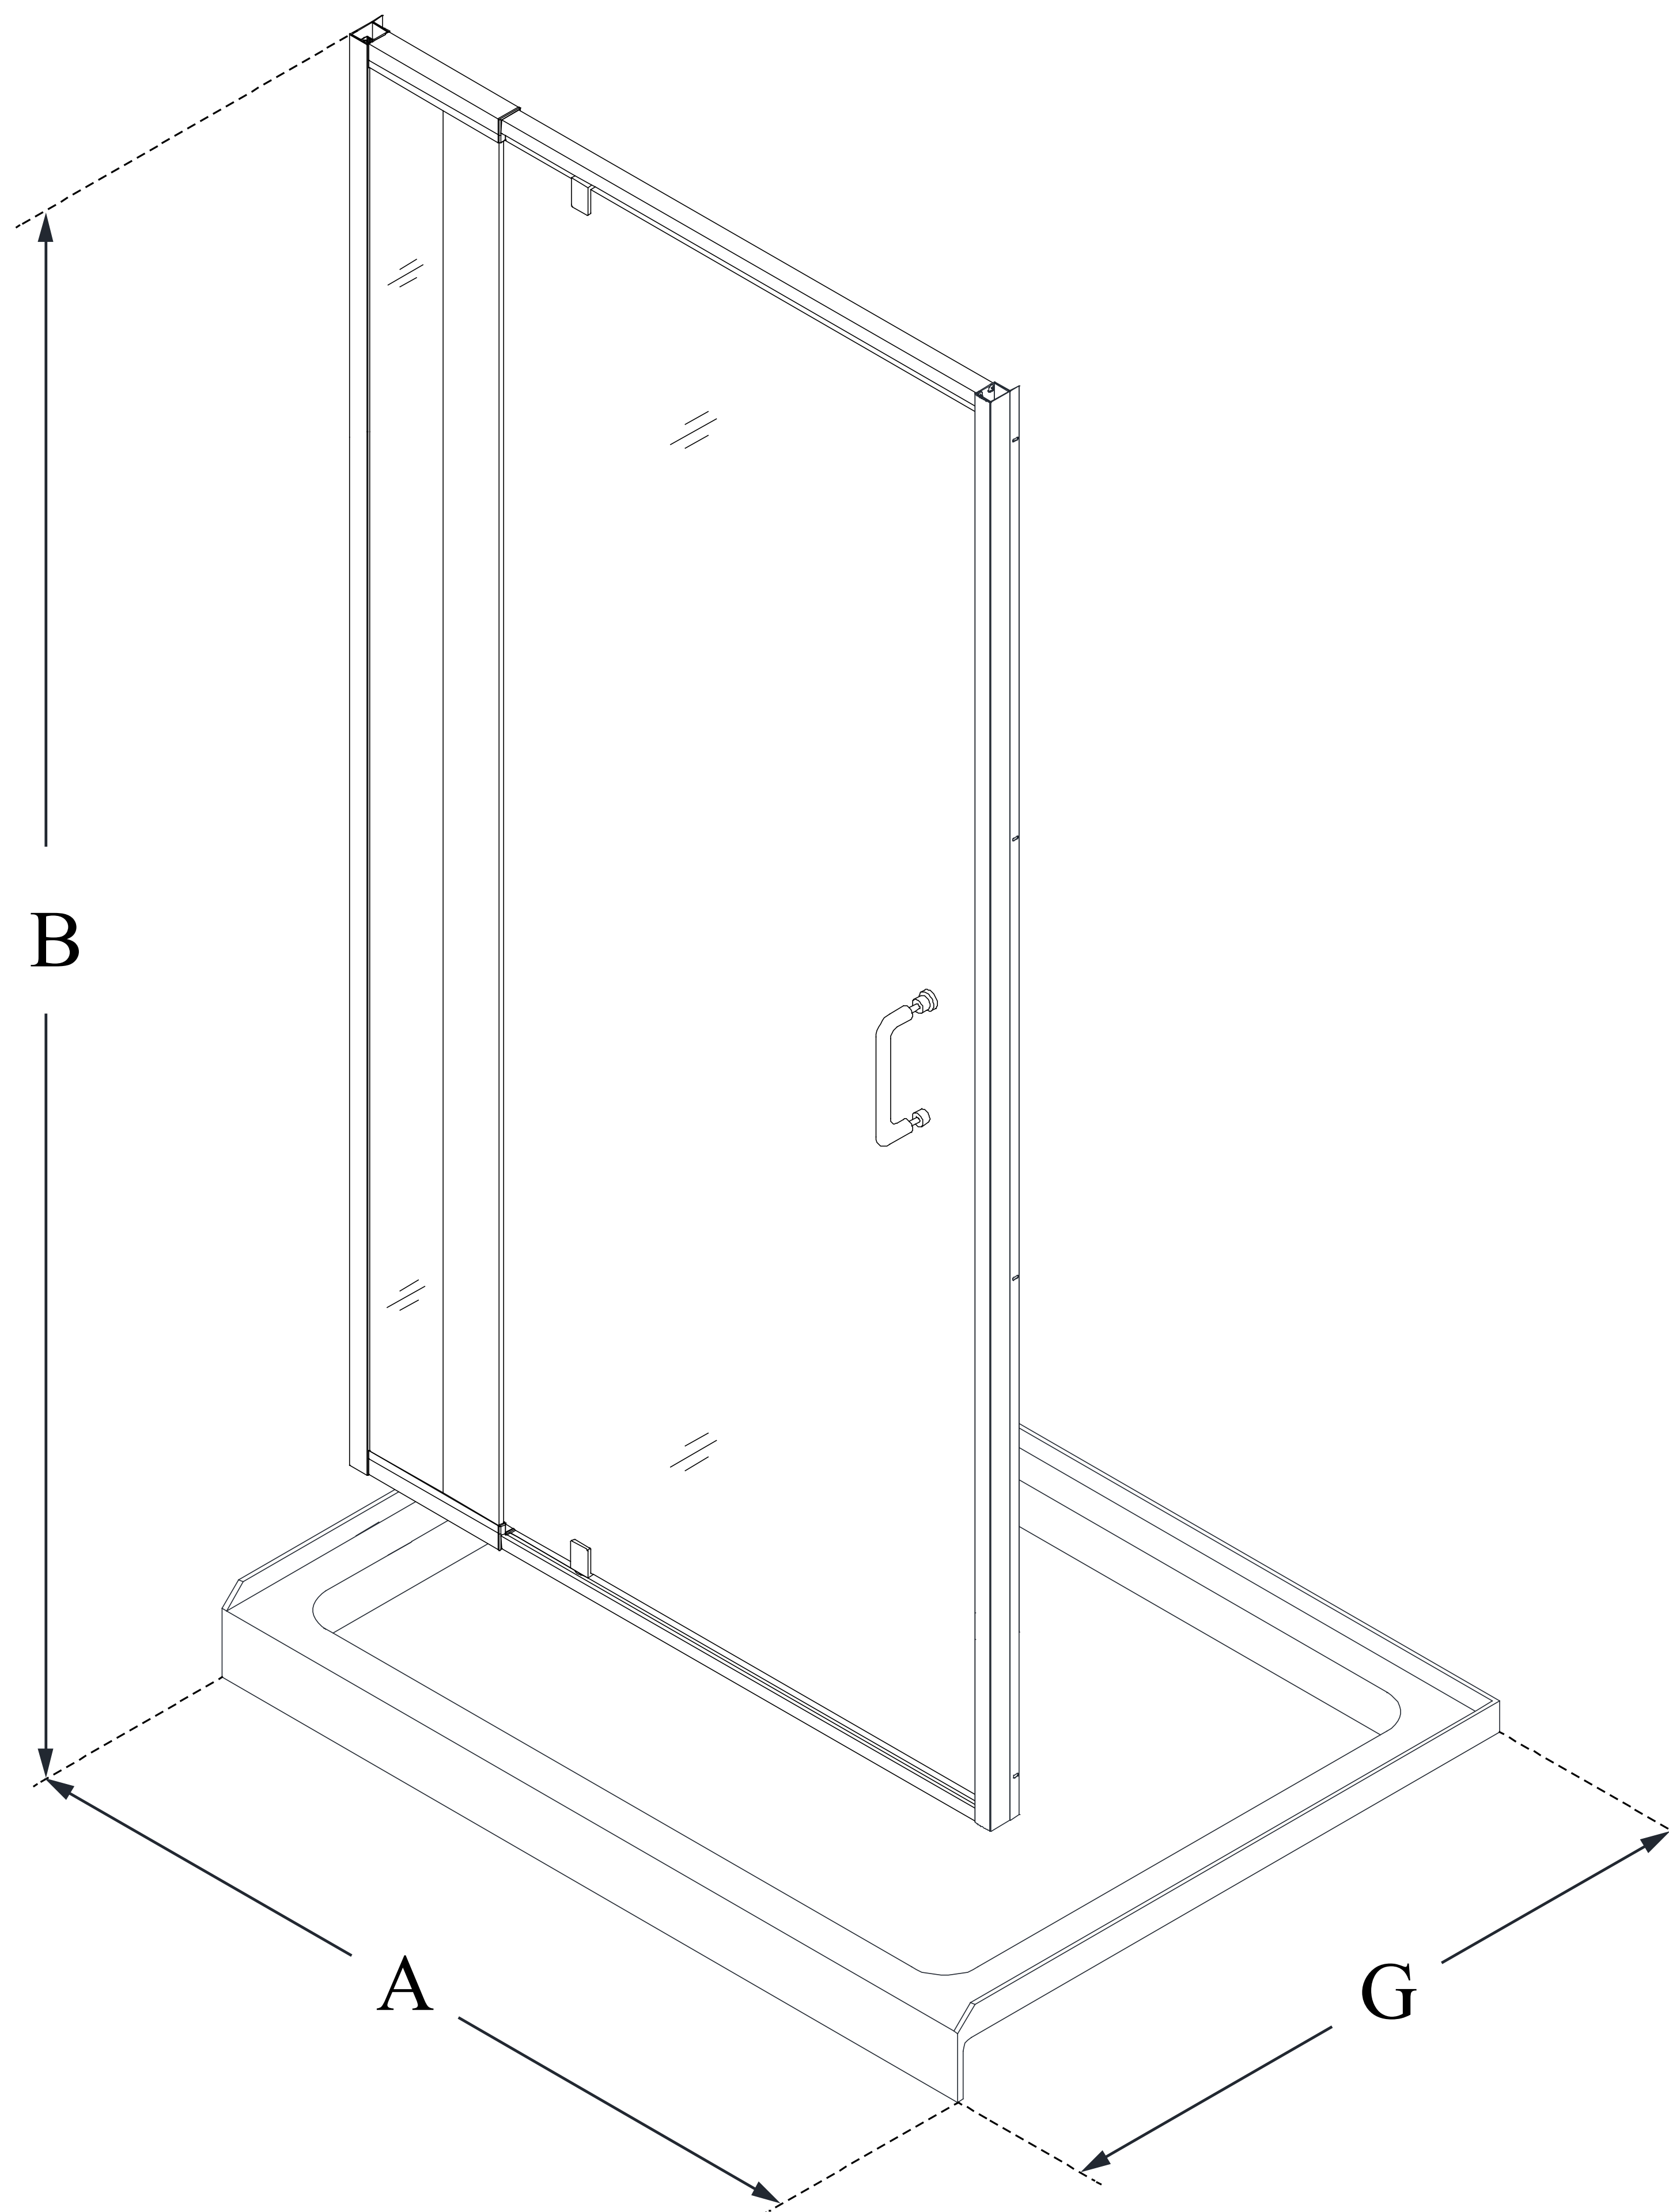

DL-6221

FLEX

DreamLine Flex 36 in. D x 48 in.
W x 74 3/4 in. H Semi-Frameless
Pivot Shower Door and SlimLine
Shower Base Kit

KIT CONTENTS:

- SHOWER DOOR
- SHOWER BASE

CONFIGURATION DIMENSIONS:

A: 48 in.
KIT WIDTH

B: 74 3/4 in.
KIT HEIGHT

G: 36 in.
KIT DEPTH

AVAILABLE DRAIN LOCATIONS:

- CENTER

For precise drain location, please refer to the
included base technical drawing

DreamLine reserves the right to update or modify the hardware or materials pictured
without prior notice for the purpose of product improvement and customer satisfaction.