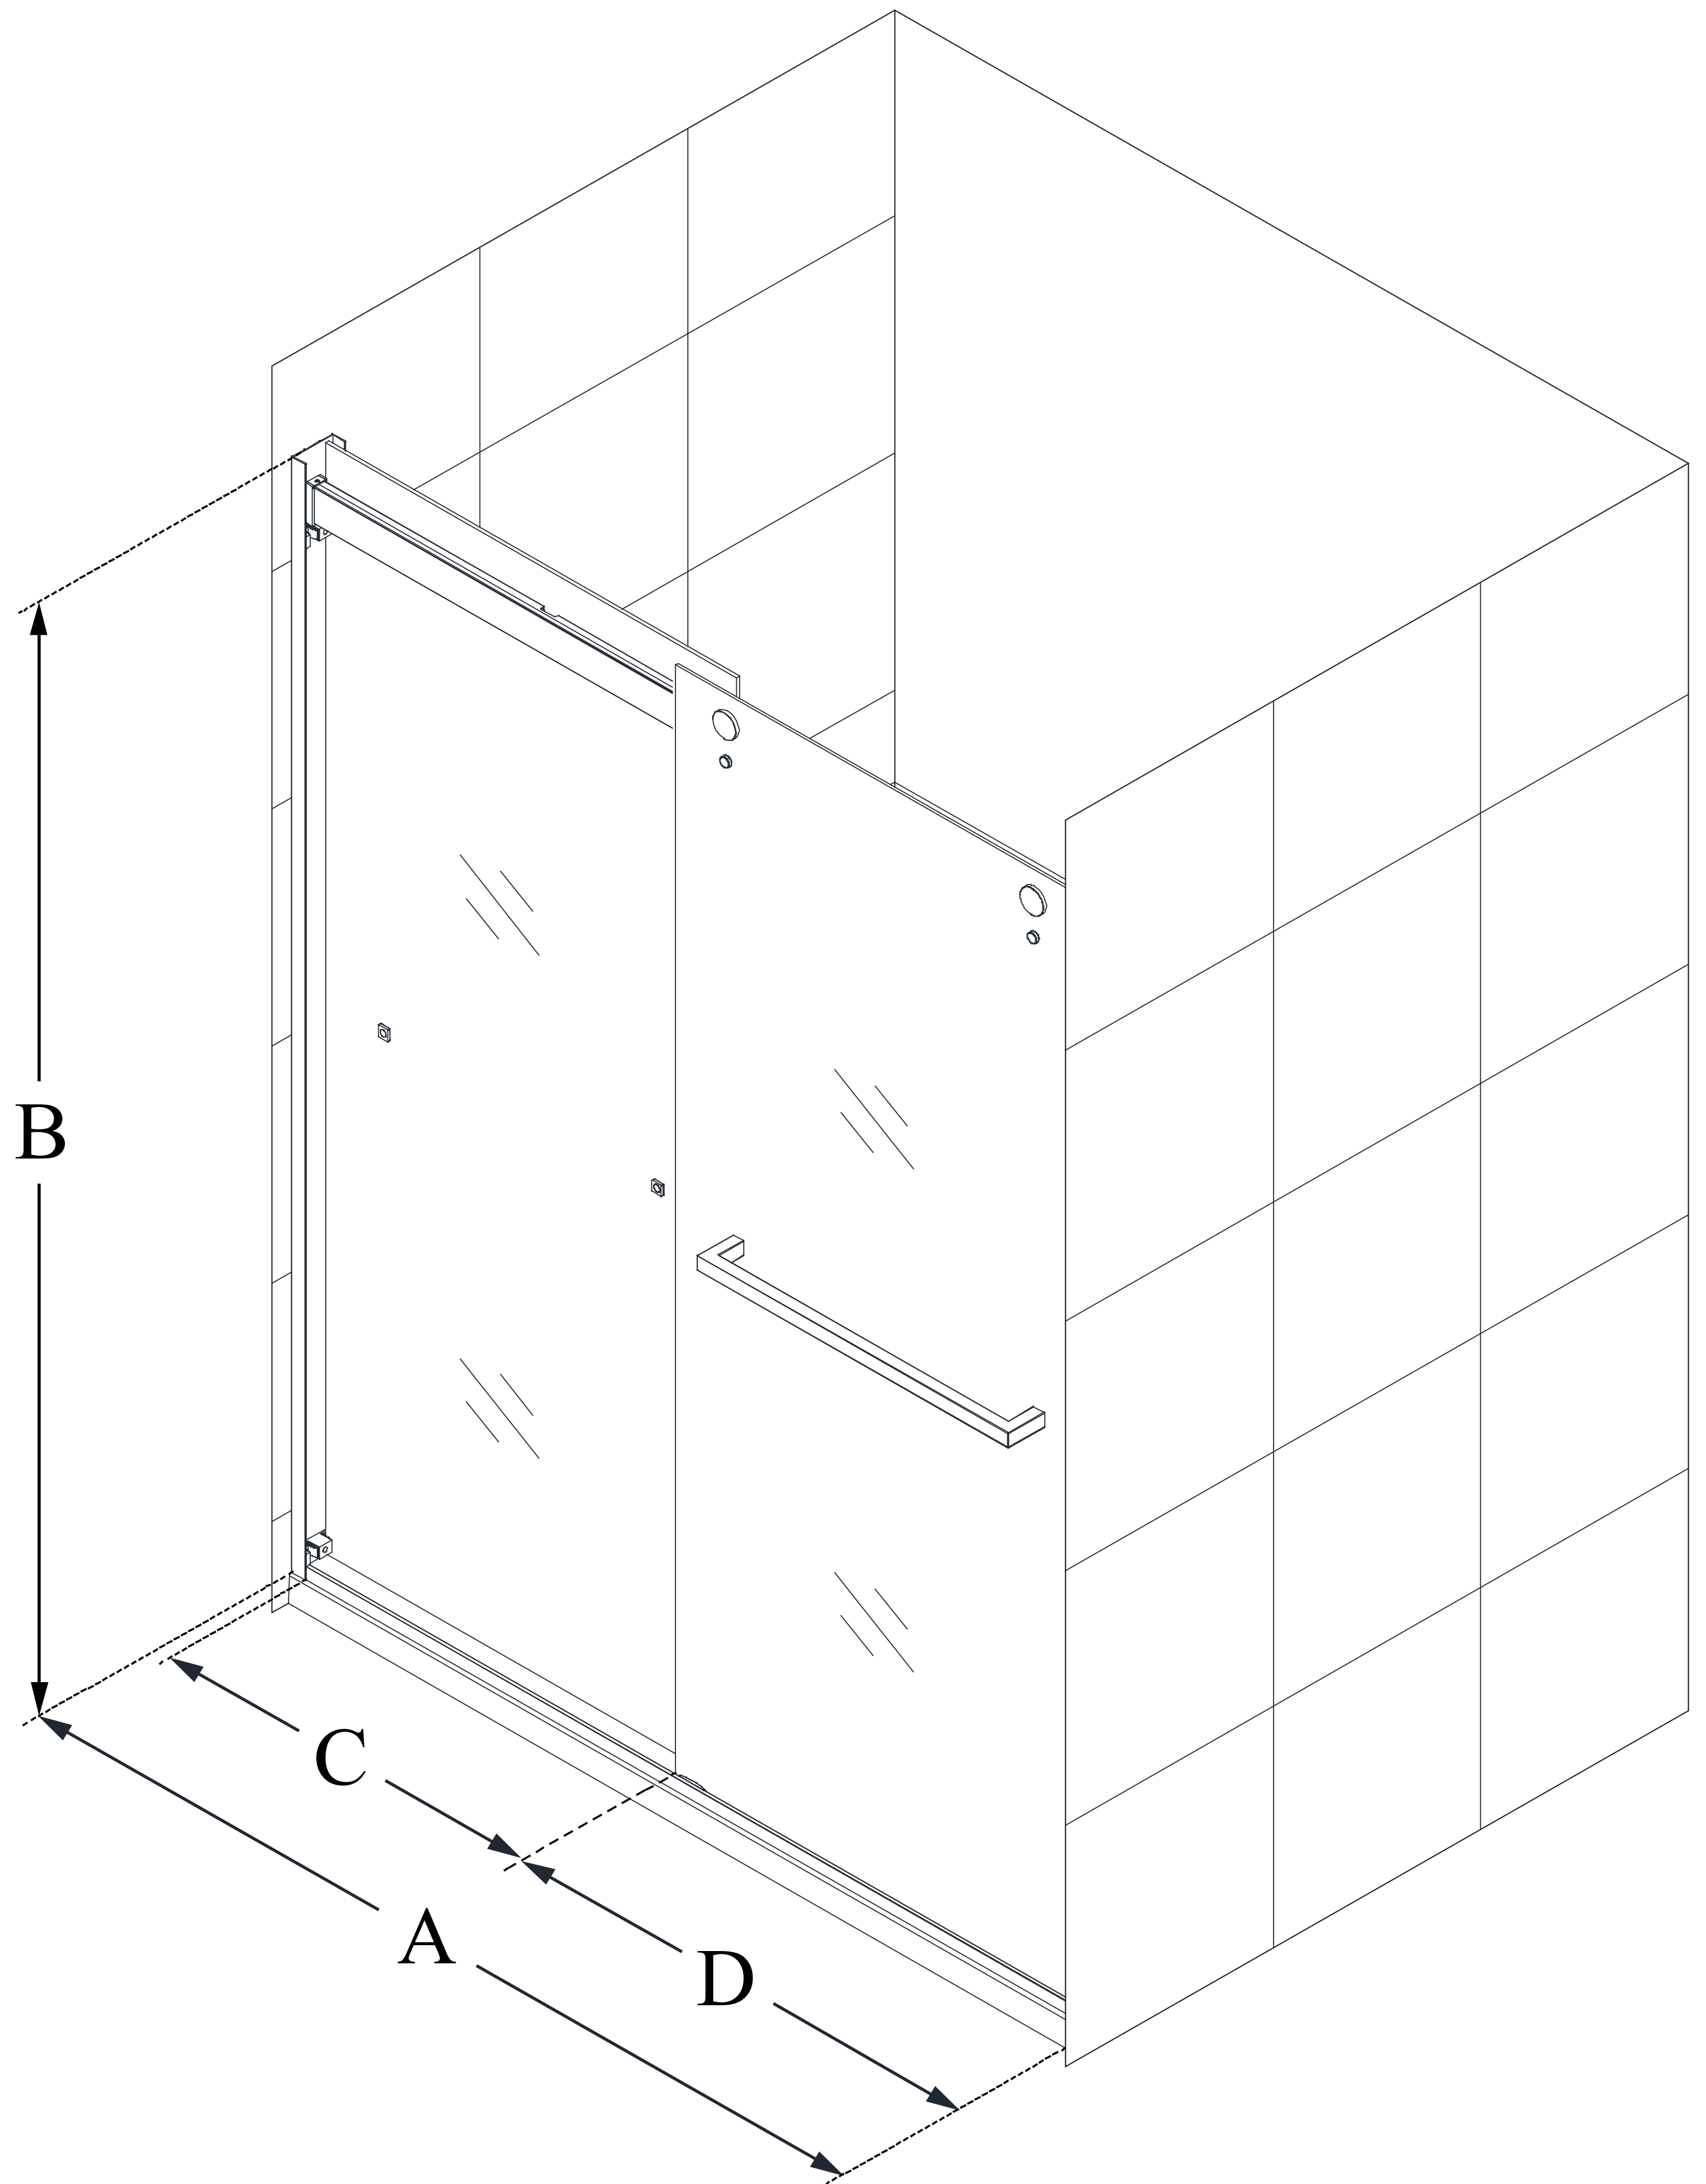

SHDR-6360760H

ESSENCE-H

DreamLine Essence-H 56-60 in.
W x 76 in. H Frameless Bypass
Shower Door

BYPASS DOOR

CONFIGURATION DIMENSIONS:

A: 56 - 60 in.

MODEL WIDTH

B: 76 in.

MODEL HEIGHT

C: 23 1/4 - 27 1/4 in.

ACCESS WIDTH

D: 31 5/16 in.

DOOR WIDTH

DreamLine reserves the right to update or modify the hardware or materials pictured without prior notice for the purpose of product improvement and customer satisfaction.