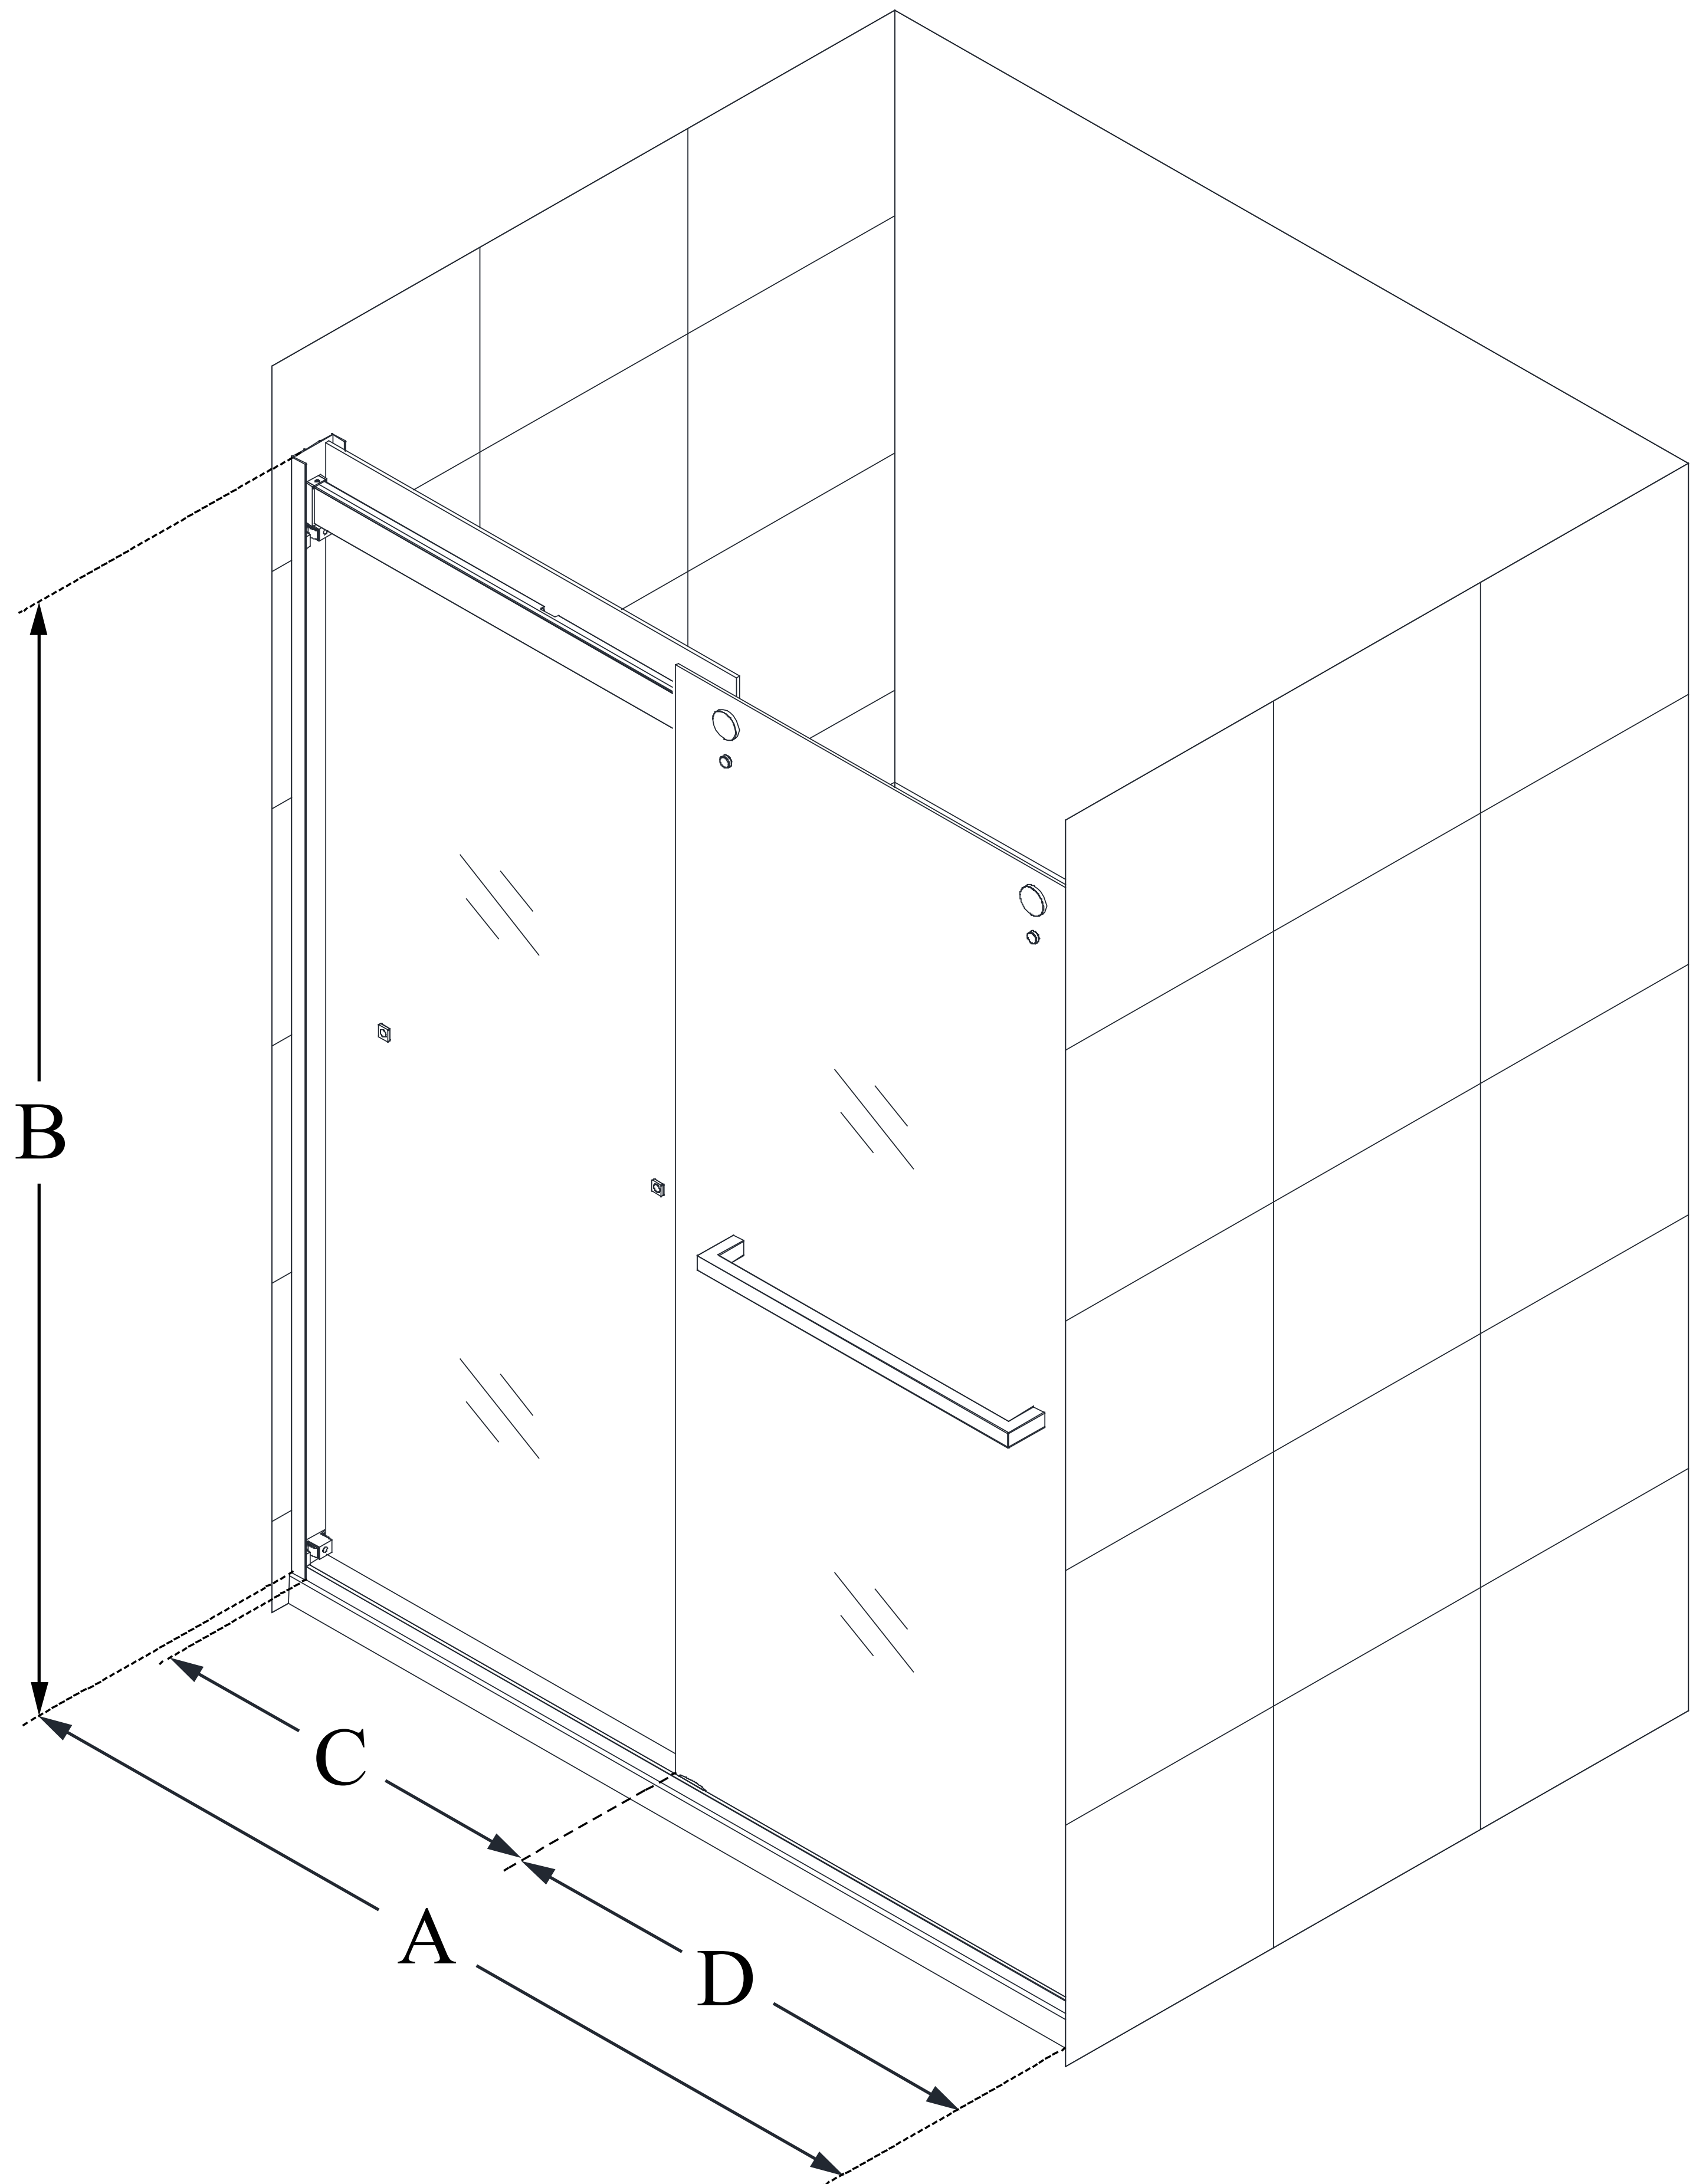

SHDR-6348760H

ESSENCE-H

DreamLine Essence-H 44-48 in.
W x 76 in. H Frameless Bypass
Shower Door

BYPASS DOOR

CONFIGURATION DIMENSIONS:

A: 44 - 48 in.

MODEL WIDTH

B: 76 in.

MODEL HEIGHT

C: 17 1/4 - 21 1/4 in.

ACCESS WIDTH

D: 25 5/16 in.

DOOR WIDTH

DreamLine reserves the right to update or modify the hardware or materials pictured without prior notice for the purpose of product improvement and customer satisfaction.