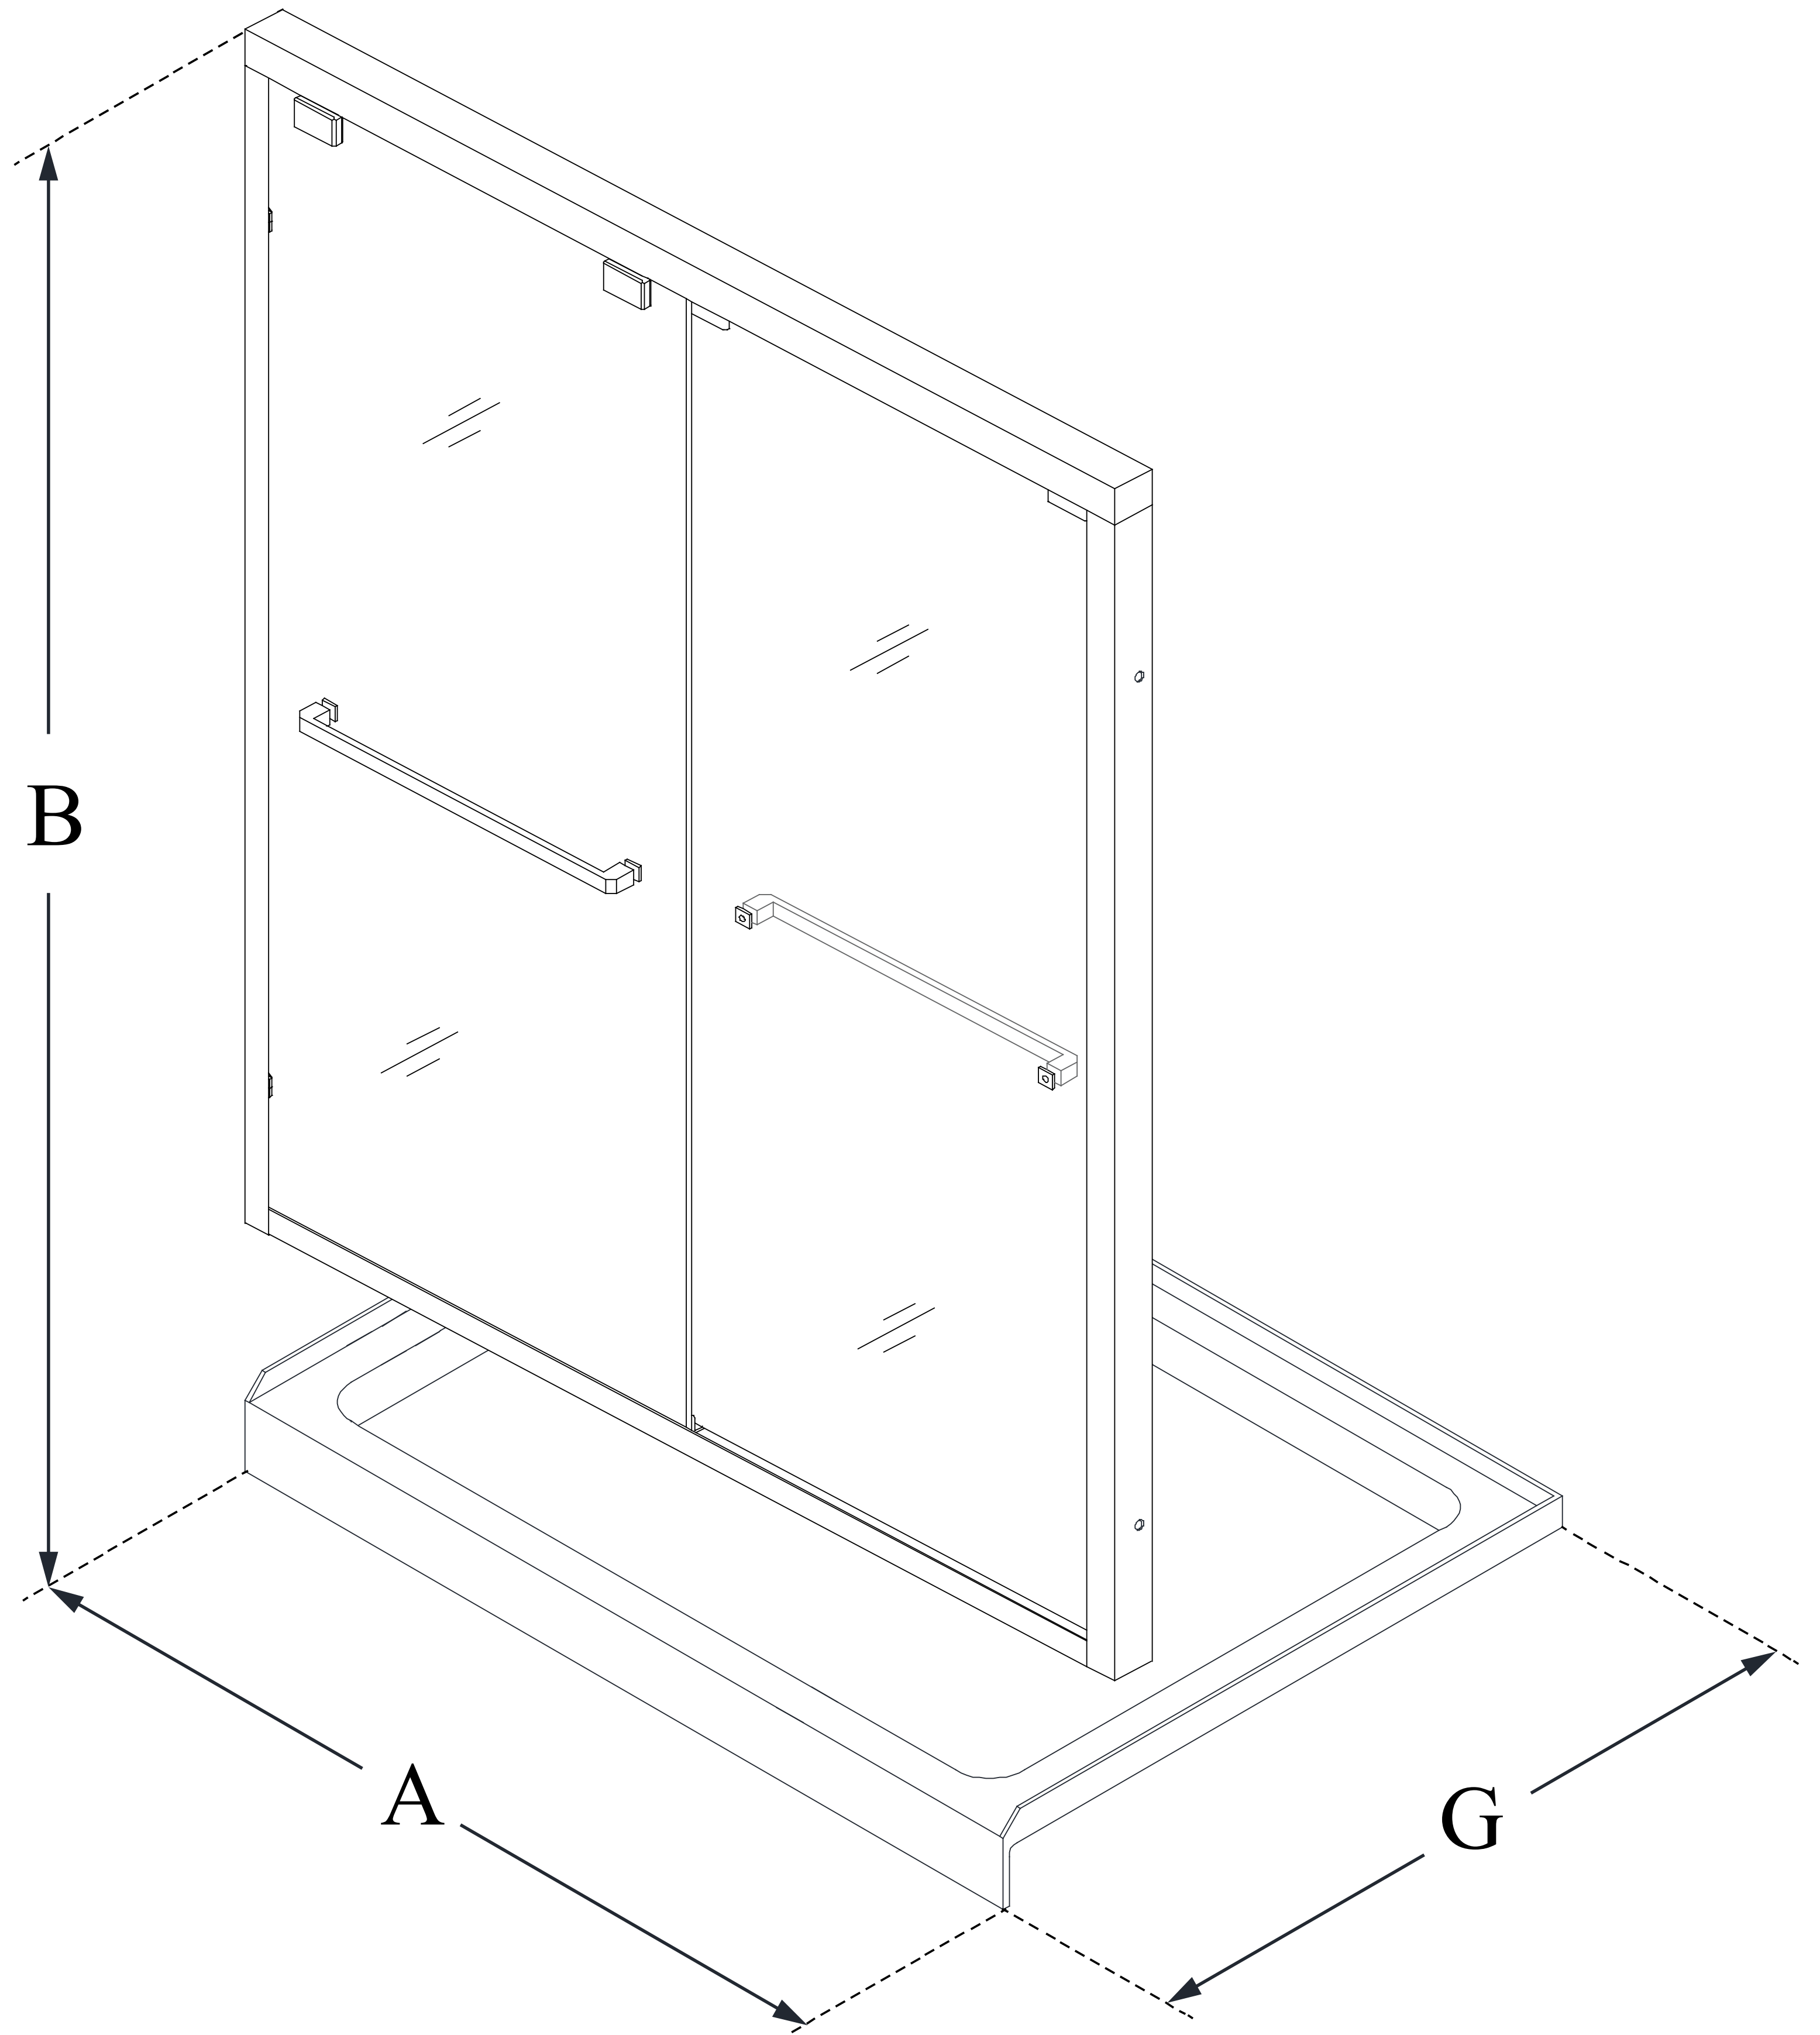

DL-7009

ENCORE

DreamLine Encore 34 in. D x 48 in.
W x 78 3/4 in. H Semi-Frameless
Bypass Sliding Shower Door and
SlimLine Shower Base Kit

KIT CONTENTS:

- SHOWER DOOR
- SHOWER BASE

CONFIGURATION DIMENSIONS:

A: 48 in.

KIT WIDTH

B: 78 3/4 in.

KIT HEIGHT

G: 34 in.

KIT DEPTH

AVAILABLE DRAIN LOCATIONS:

- CENTER

For precise drain location, please refer to the
included base technical drawing

DreamLine reserves the right to update or modify the hardware or materials pictured
without prior notice for the purpose of product improvement and customer satisfaction.