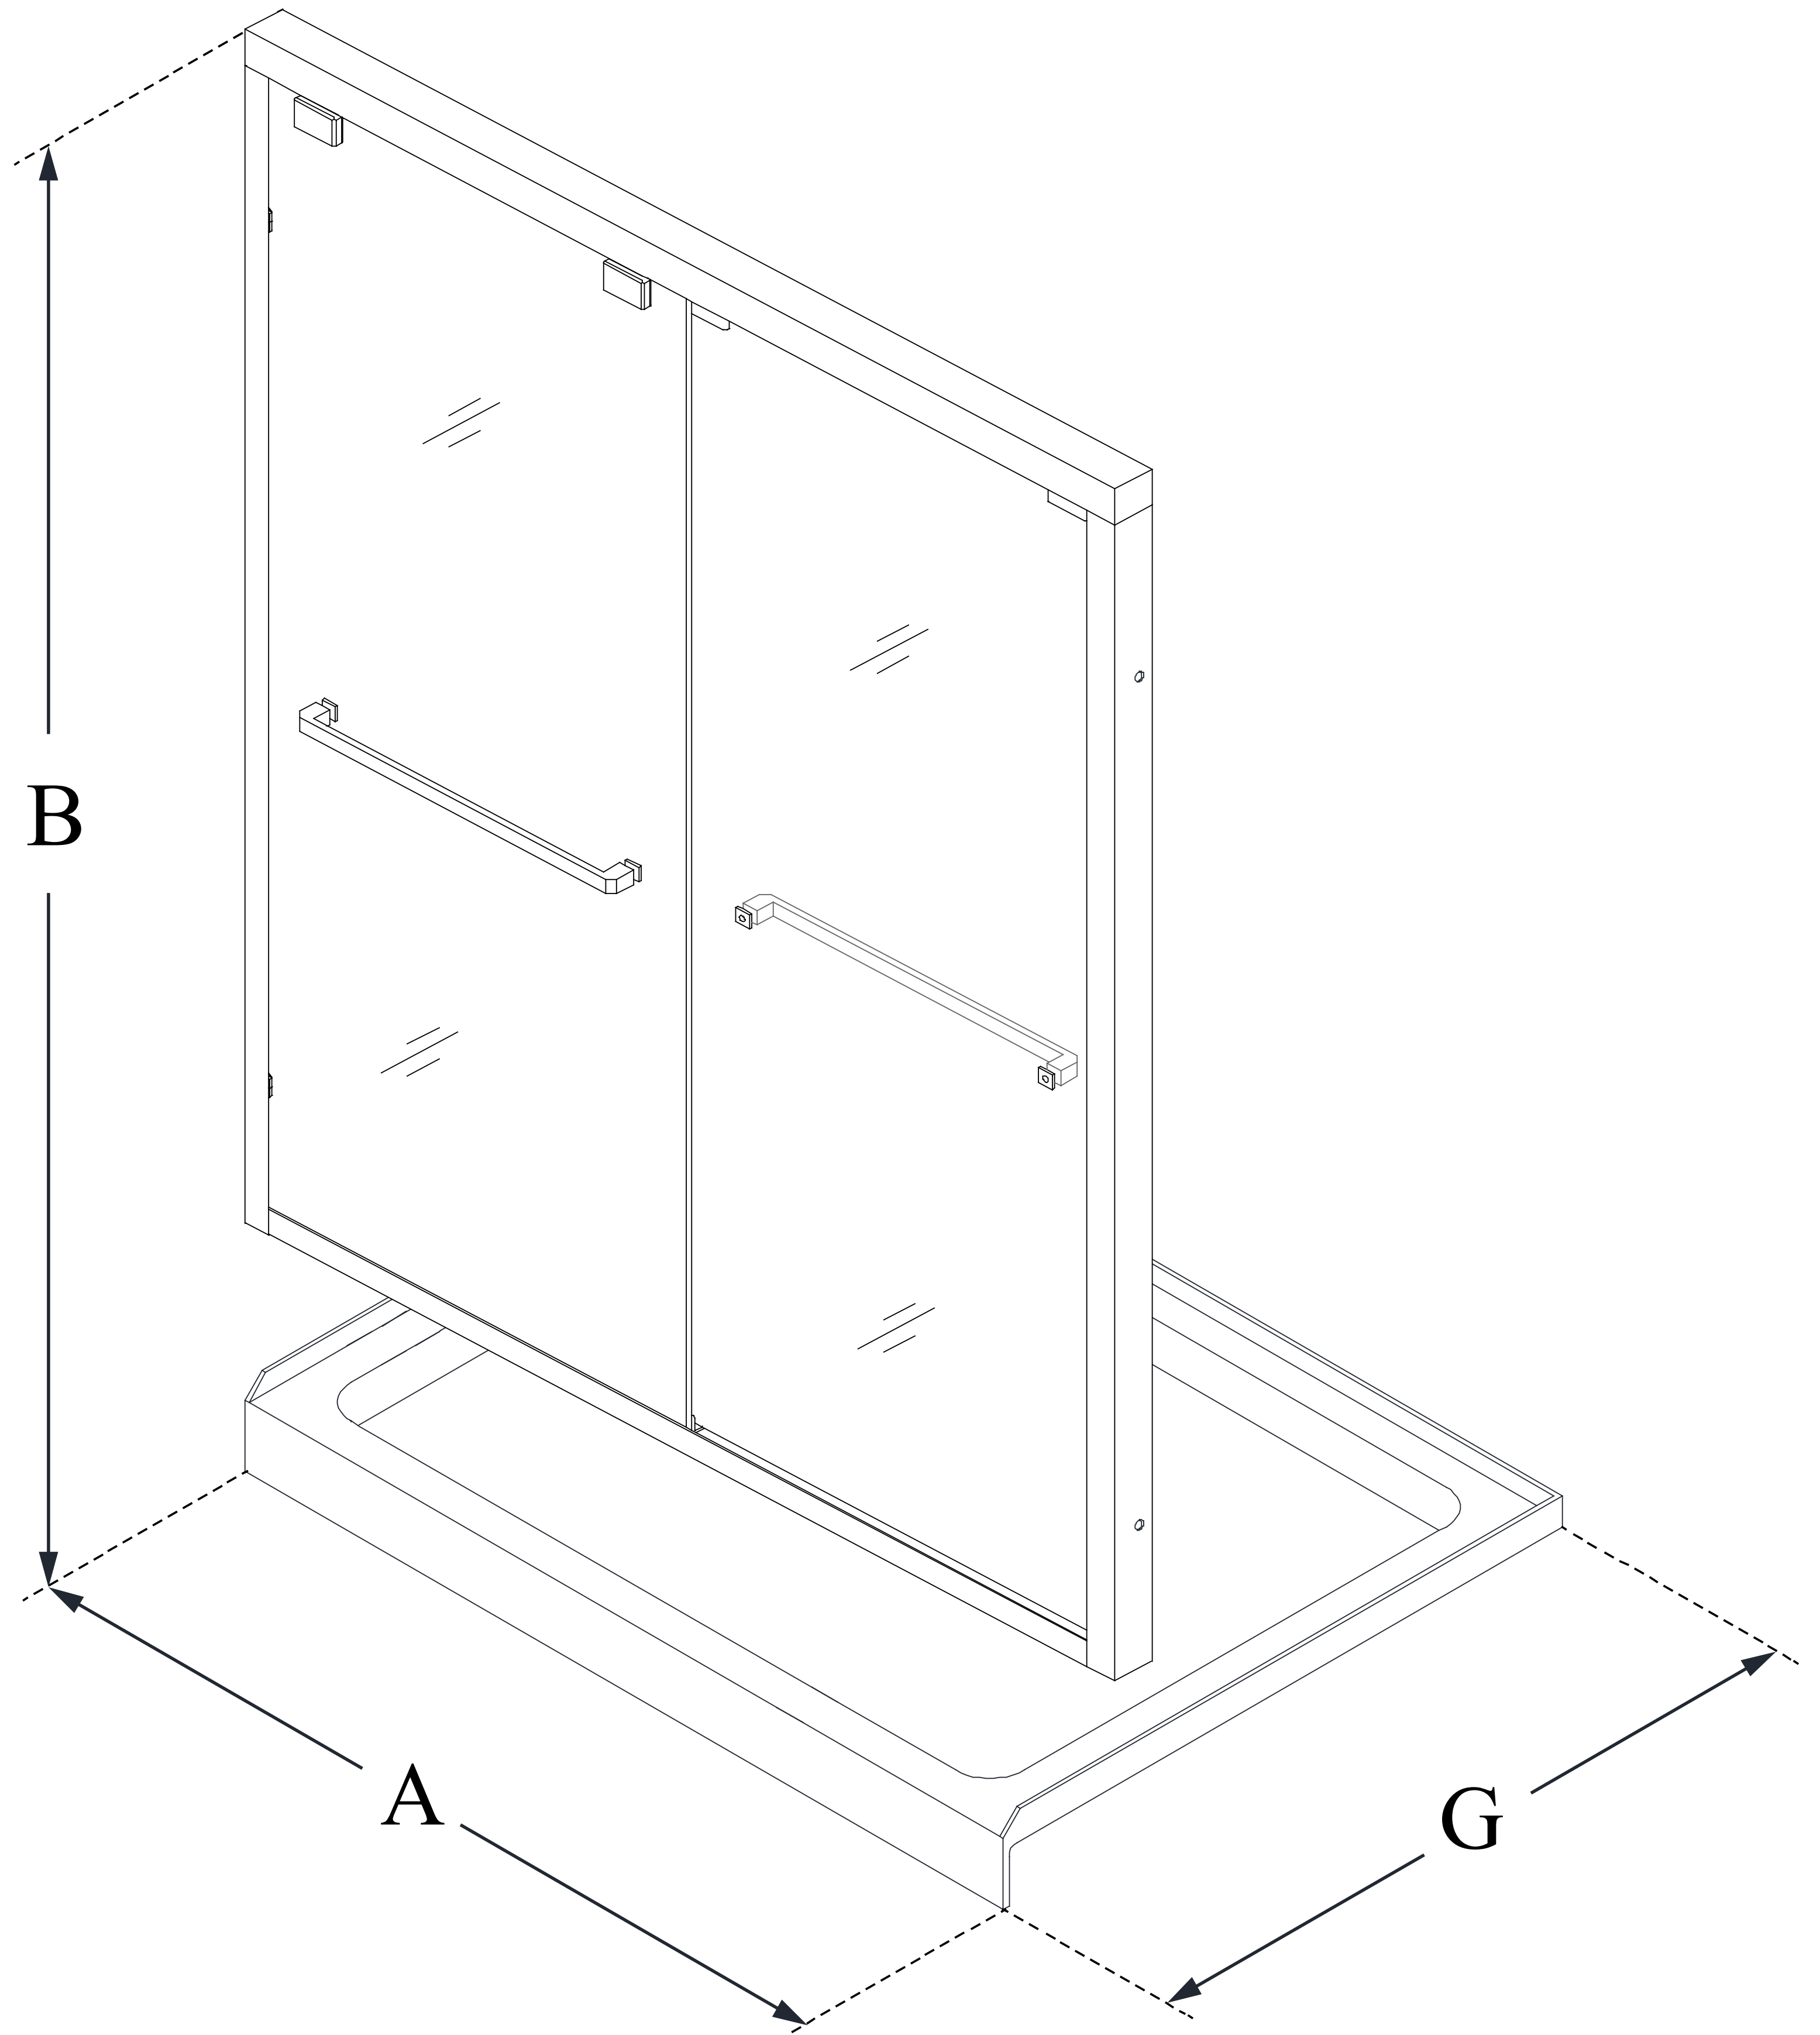

DL-7008

ENCORE

DreamLine Encore 32 in. D x 48 in.
W x 78 3/4 in. H Semi-Frameless
Bypass Sliding Shower Door and
SlimLine Shower Base Kit

KIT CONTENTS:

- SHOWER DOOR
- SHOWER BASE

CONFIGURATION DIMENSIONS:

A: 48 in.

KIT WIDTH

B: 78 3/4 in.

KIT HEIGHT

G: 32 in.

KIT DEPTH

AVAILABLE DRAIN LOCATIONS:

- CENTER

For precise drain location, please refer to the
included base technical drawing

DreamLine reserves the right to update or modify the hardware or materials pictured
without prior notice for the purpose of product improvement and customer satisfaction.