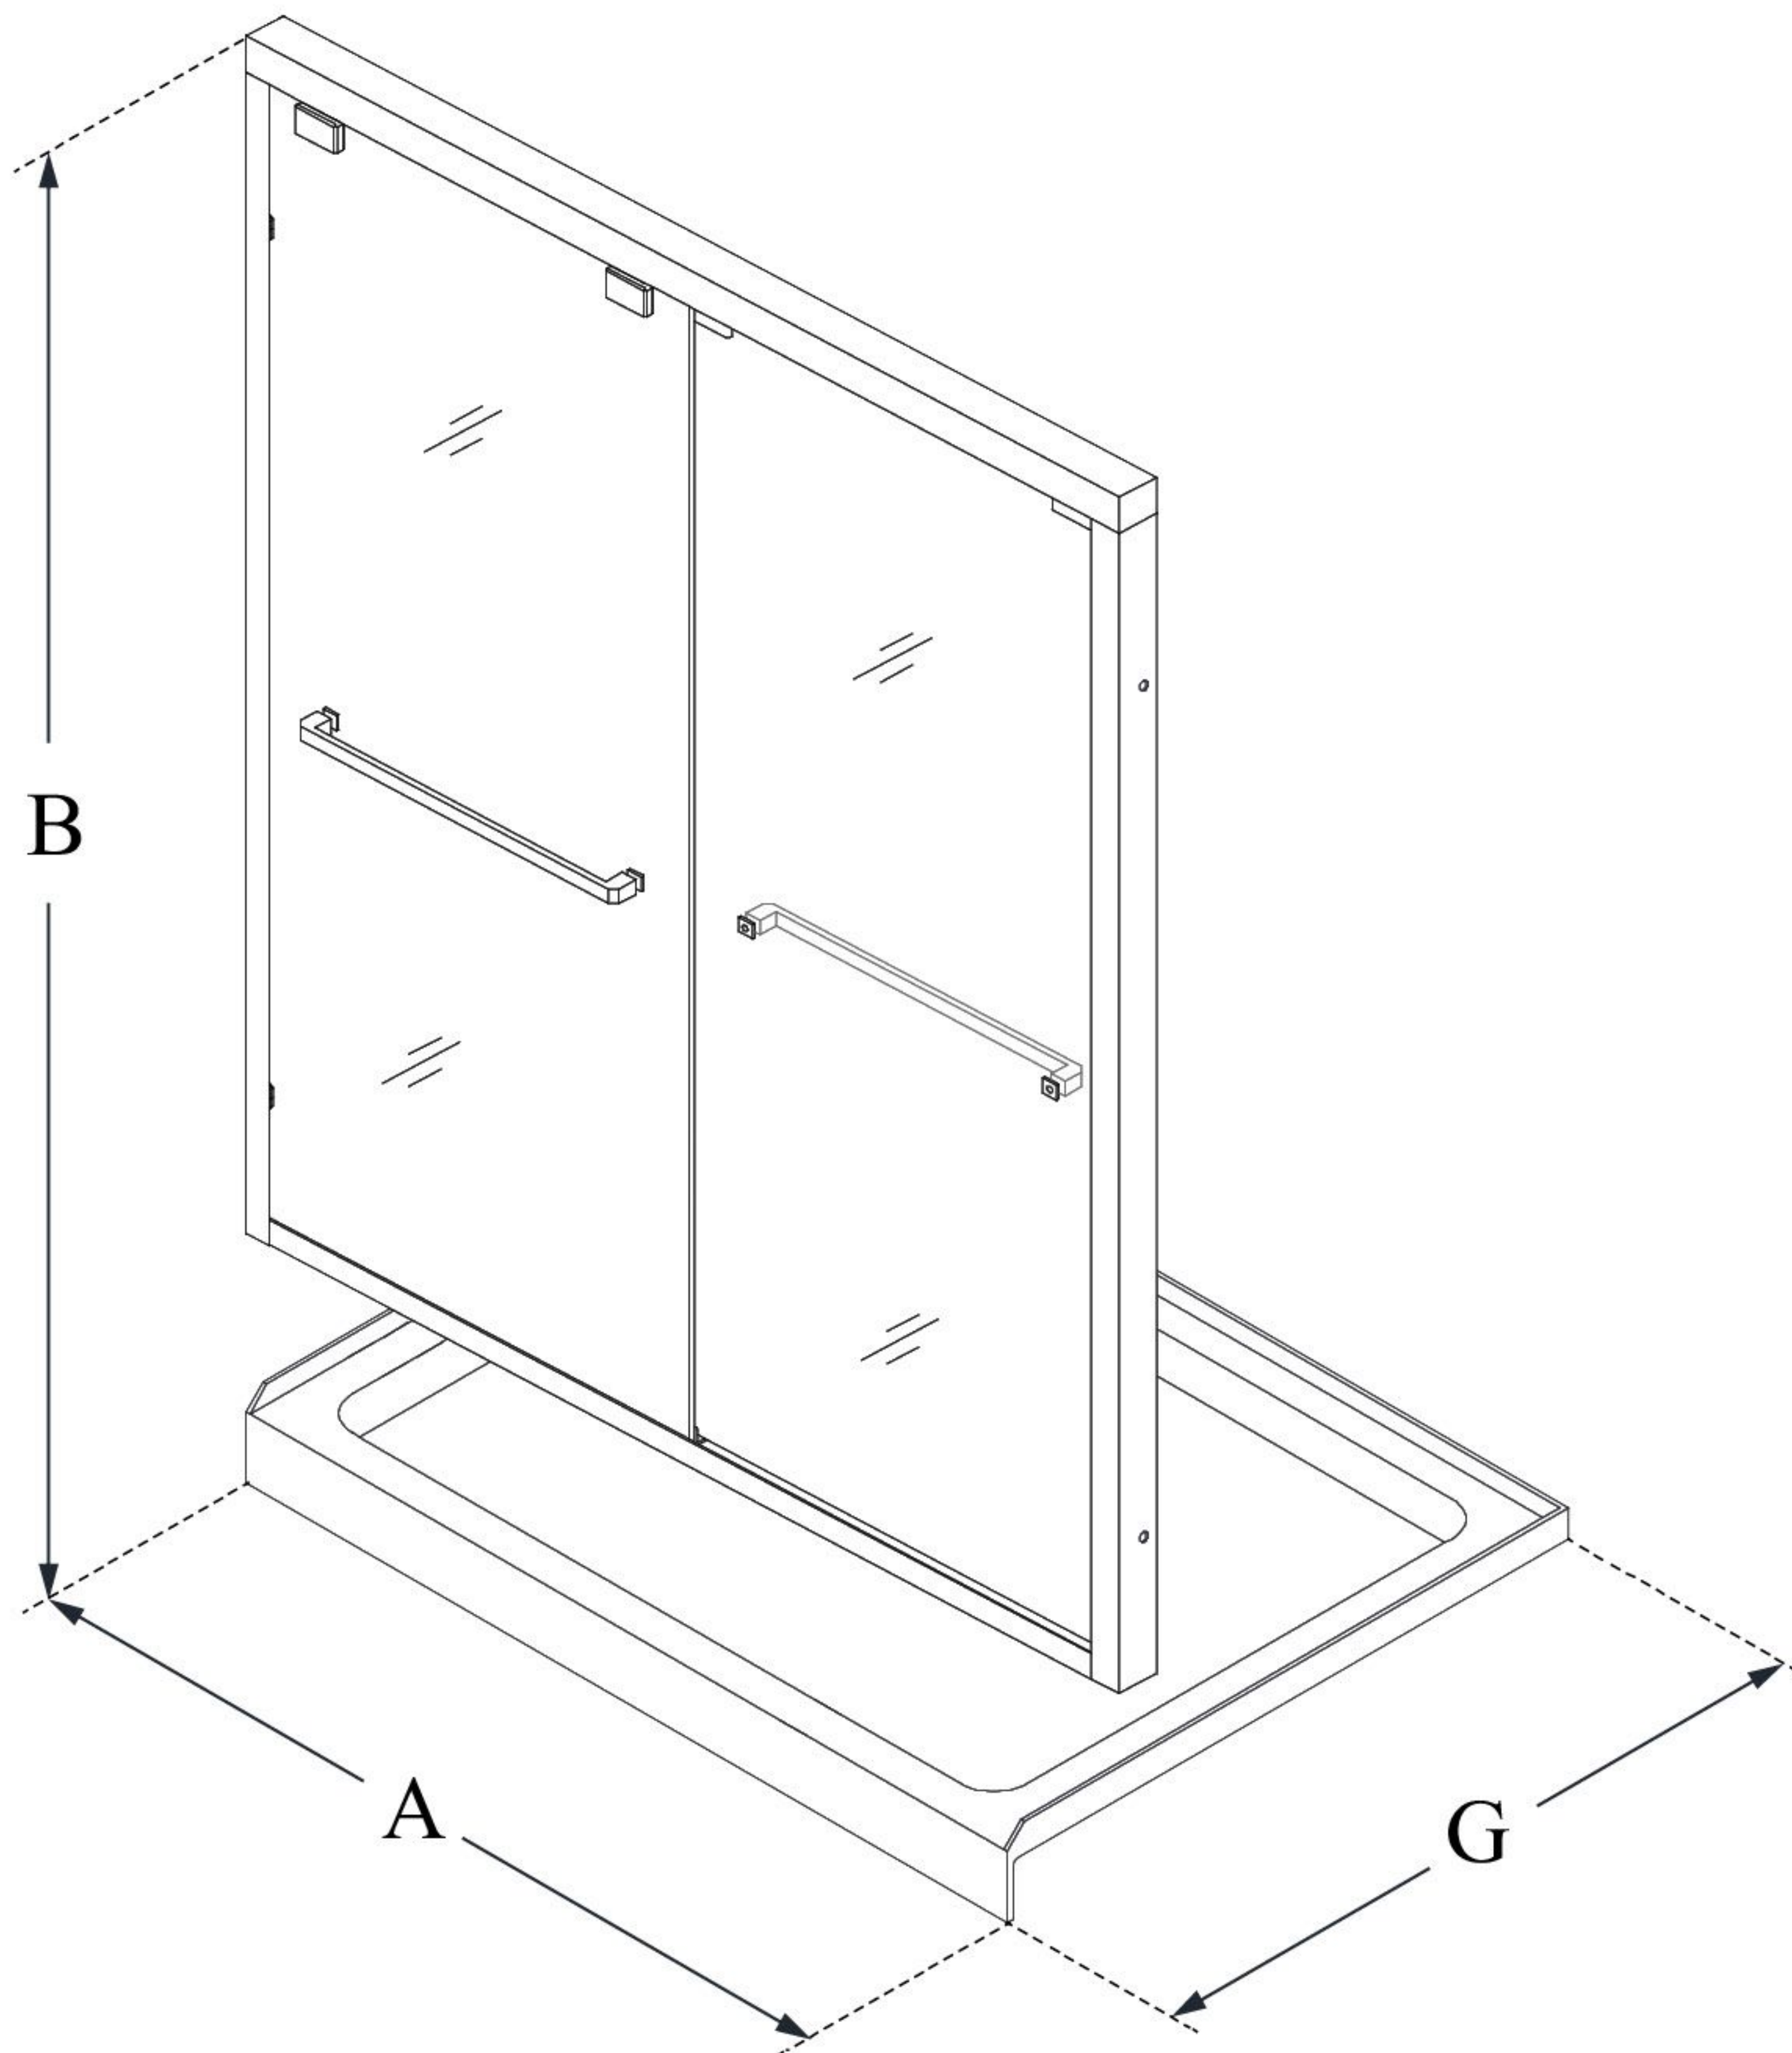

DL-7007

ENCORE

DreamLine Encore 36 in. D x 60 in.
W x 78 3/4 in. H Semi-Frameless
Bypass Sliding Shower Door and
SlimLine Shower Base Kit

KIT CONTENTS:

- SHOWER DOOR
- SHOWER BASE

CONFIGURATION DIMENSIONS:

A: 60"
KIT WIDTH

B: 78 3/4"
KIT HEIGHT

G: 36"
KIT DEPTH

AVAILABLE DRAIN LOCATIONS:

- CENTER
- LEFT
- RIGHT

For precise drain location, please refer to the
included base technical drawing

DreamLine reserves the right to update or modify the hardware or materials pictured
without prior notice for the purpose of product improvement and customer satisfaction.