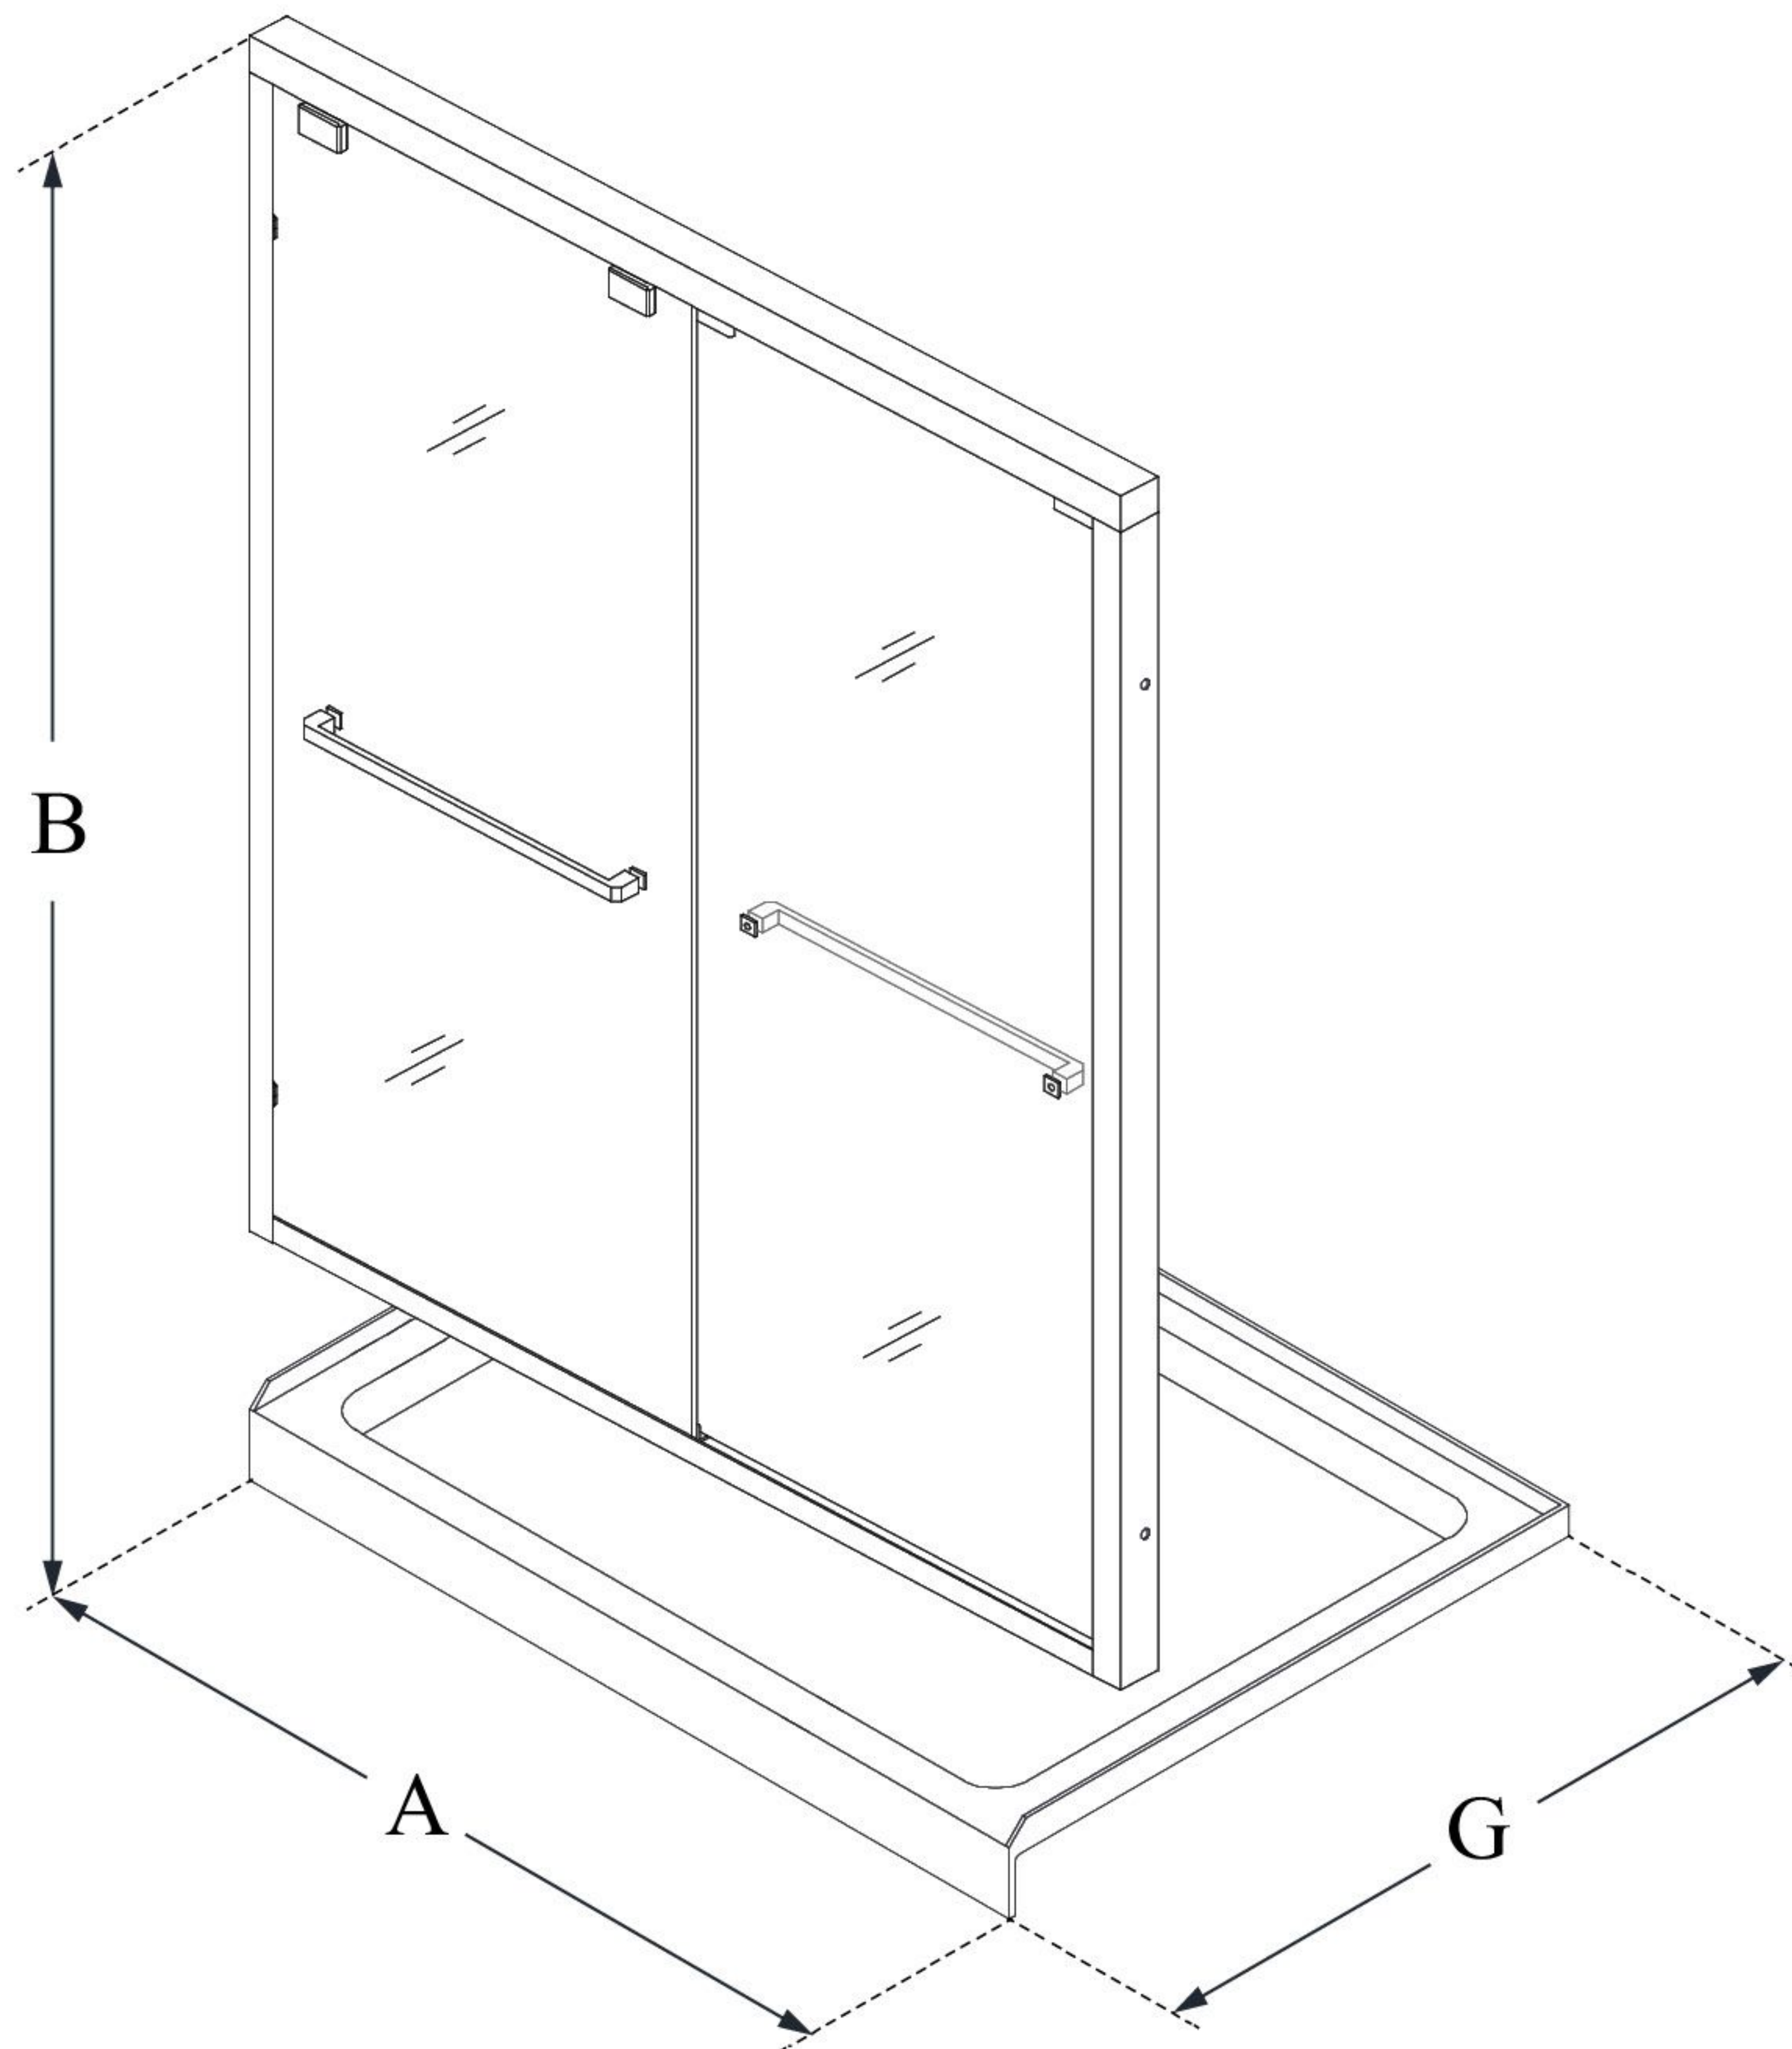

DL-7006

ENCORE

DreamLine Encore 34 in. D x 60 in.
W x 78 3/4 in. H Semi-Frameless
Bypass Sliding Shower Door and
SlimLine Shower Base Kit

KIT CONTENTS:

- SHOWER DOOR
- SHOWER BASE

CONFIGURATION DIMENSIONS:

A: 60"
KIT WIDTH

B: 78 3/4"
KIT HEIGHT

G: 34"
KIT DEPTH

AVAILABLE DRAIN LOCATIONS:

- CENTER
- LEFT
- RIGHT

For precise drain location, please refer to the
included base technical drawing

DreamLine reserves the right to update or modify the hardware or materials pictured
without prior notice for the purpose of product improvement and customer satisfaction.