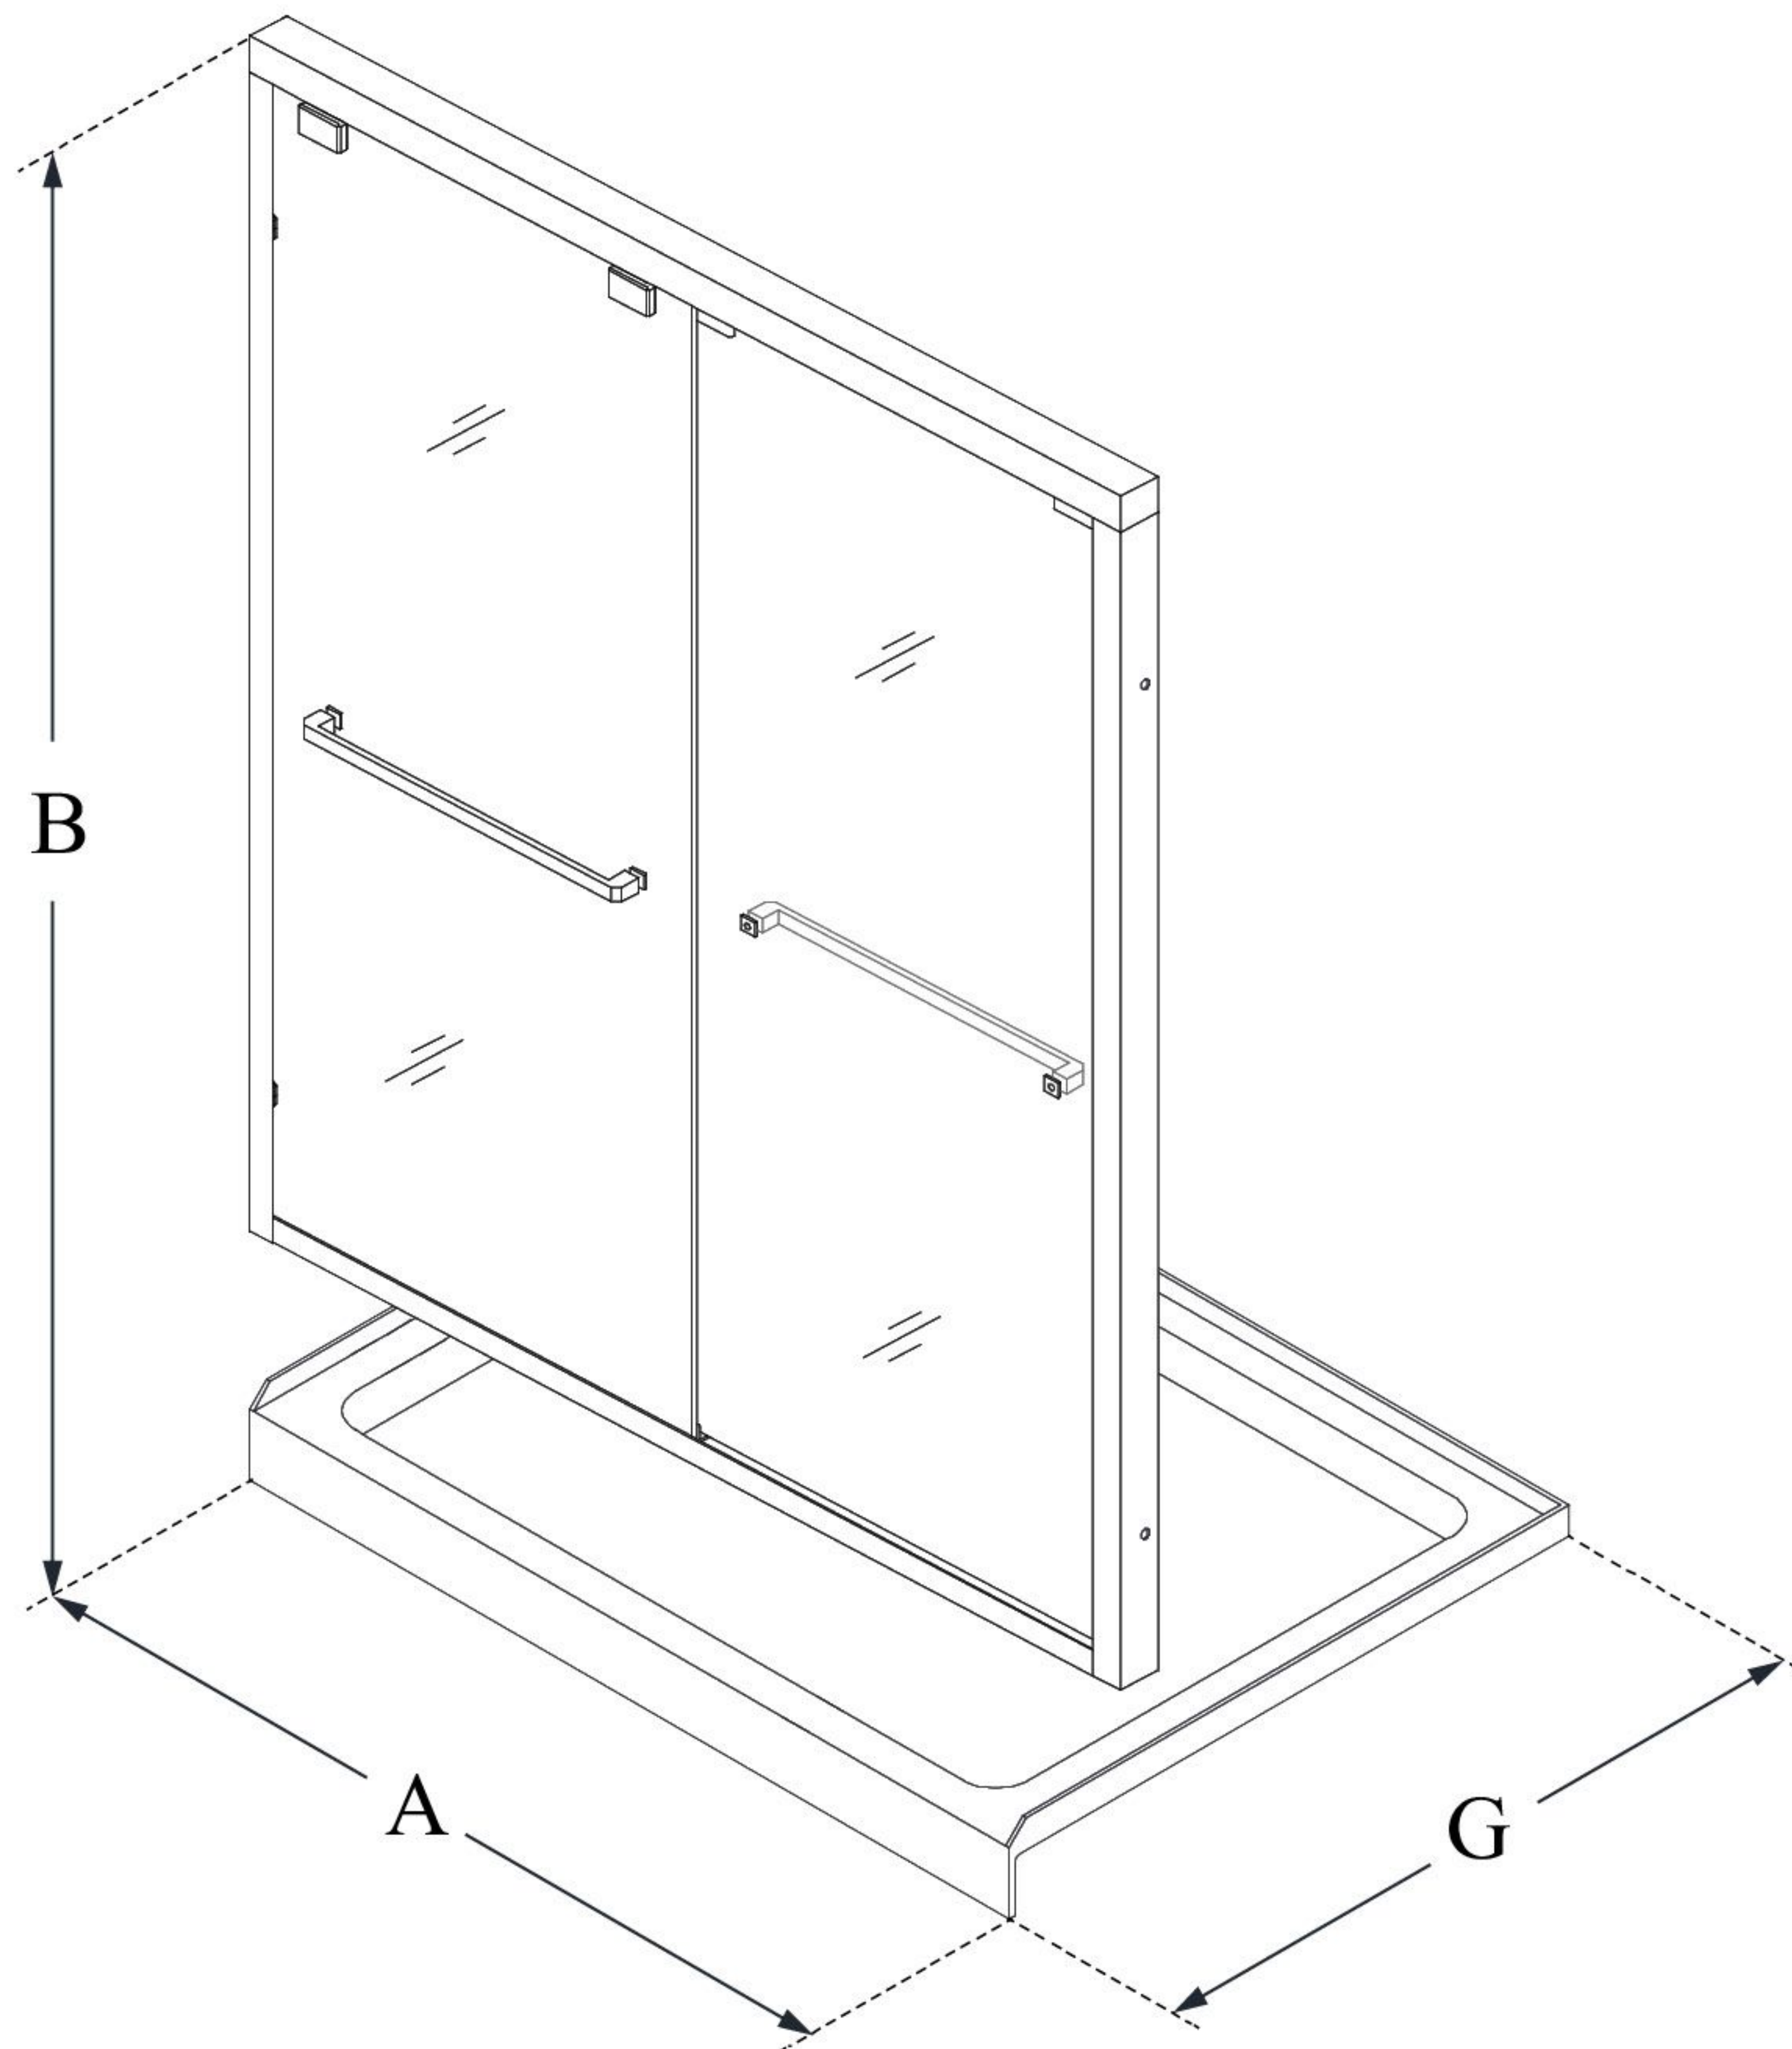

## **ENCORE**

DreamLine Encore 32 in. D x 60 in.  
W x 78 3/4 in. H Semi-Frameless  
Bypass Sliding Shower Door and  
SlimLine Shower Base Kit

### **KIT CONTENTS:**

- SHOWER DOOR
- SHOWER BASE

### **CONFIGURATION DIMENSIONS:**

**A: 60"**  
KIT WIDTH

**B: 78 3/4"**  
KIT HEIGHT

**G: 32"**  
KIT DEPTH

### **AVAILABLE DRAIN LOCATIONS:**

- CENTER
- LEFT
- RIGHT

For precise drain location, please refer to the  
included base technical drawing

DreamLine reserves the right to update or modify the hardware or materials pictured  
without prior notice for the purpose of product improvement and customer satisfaction.