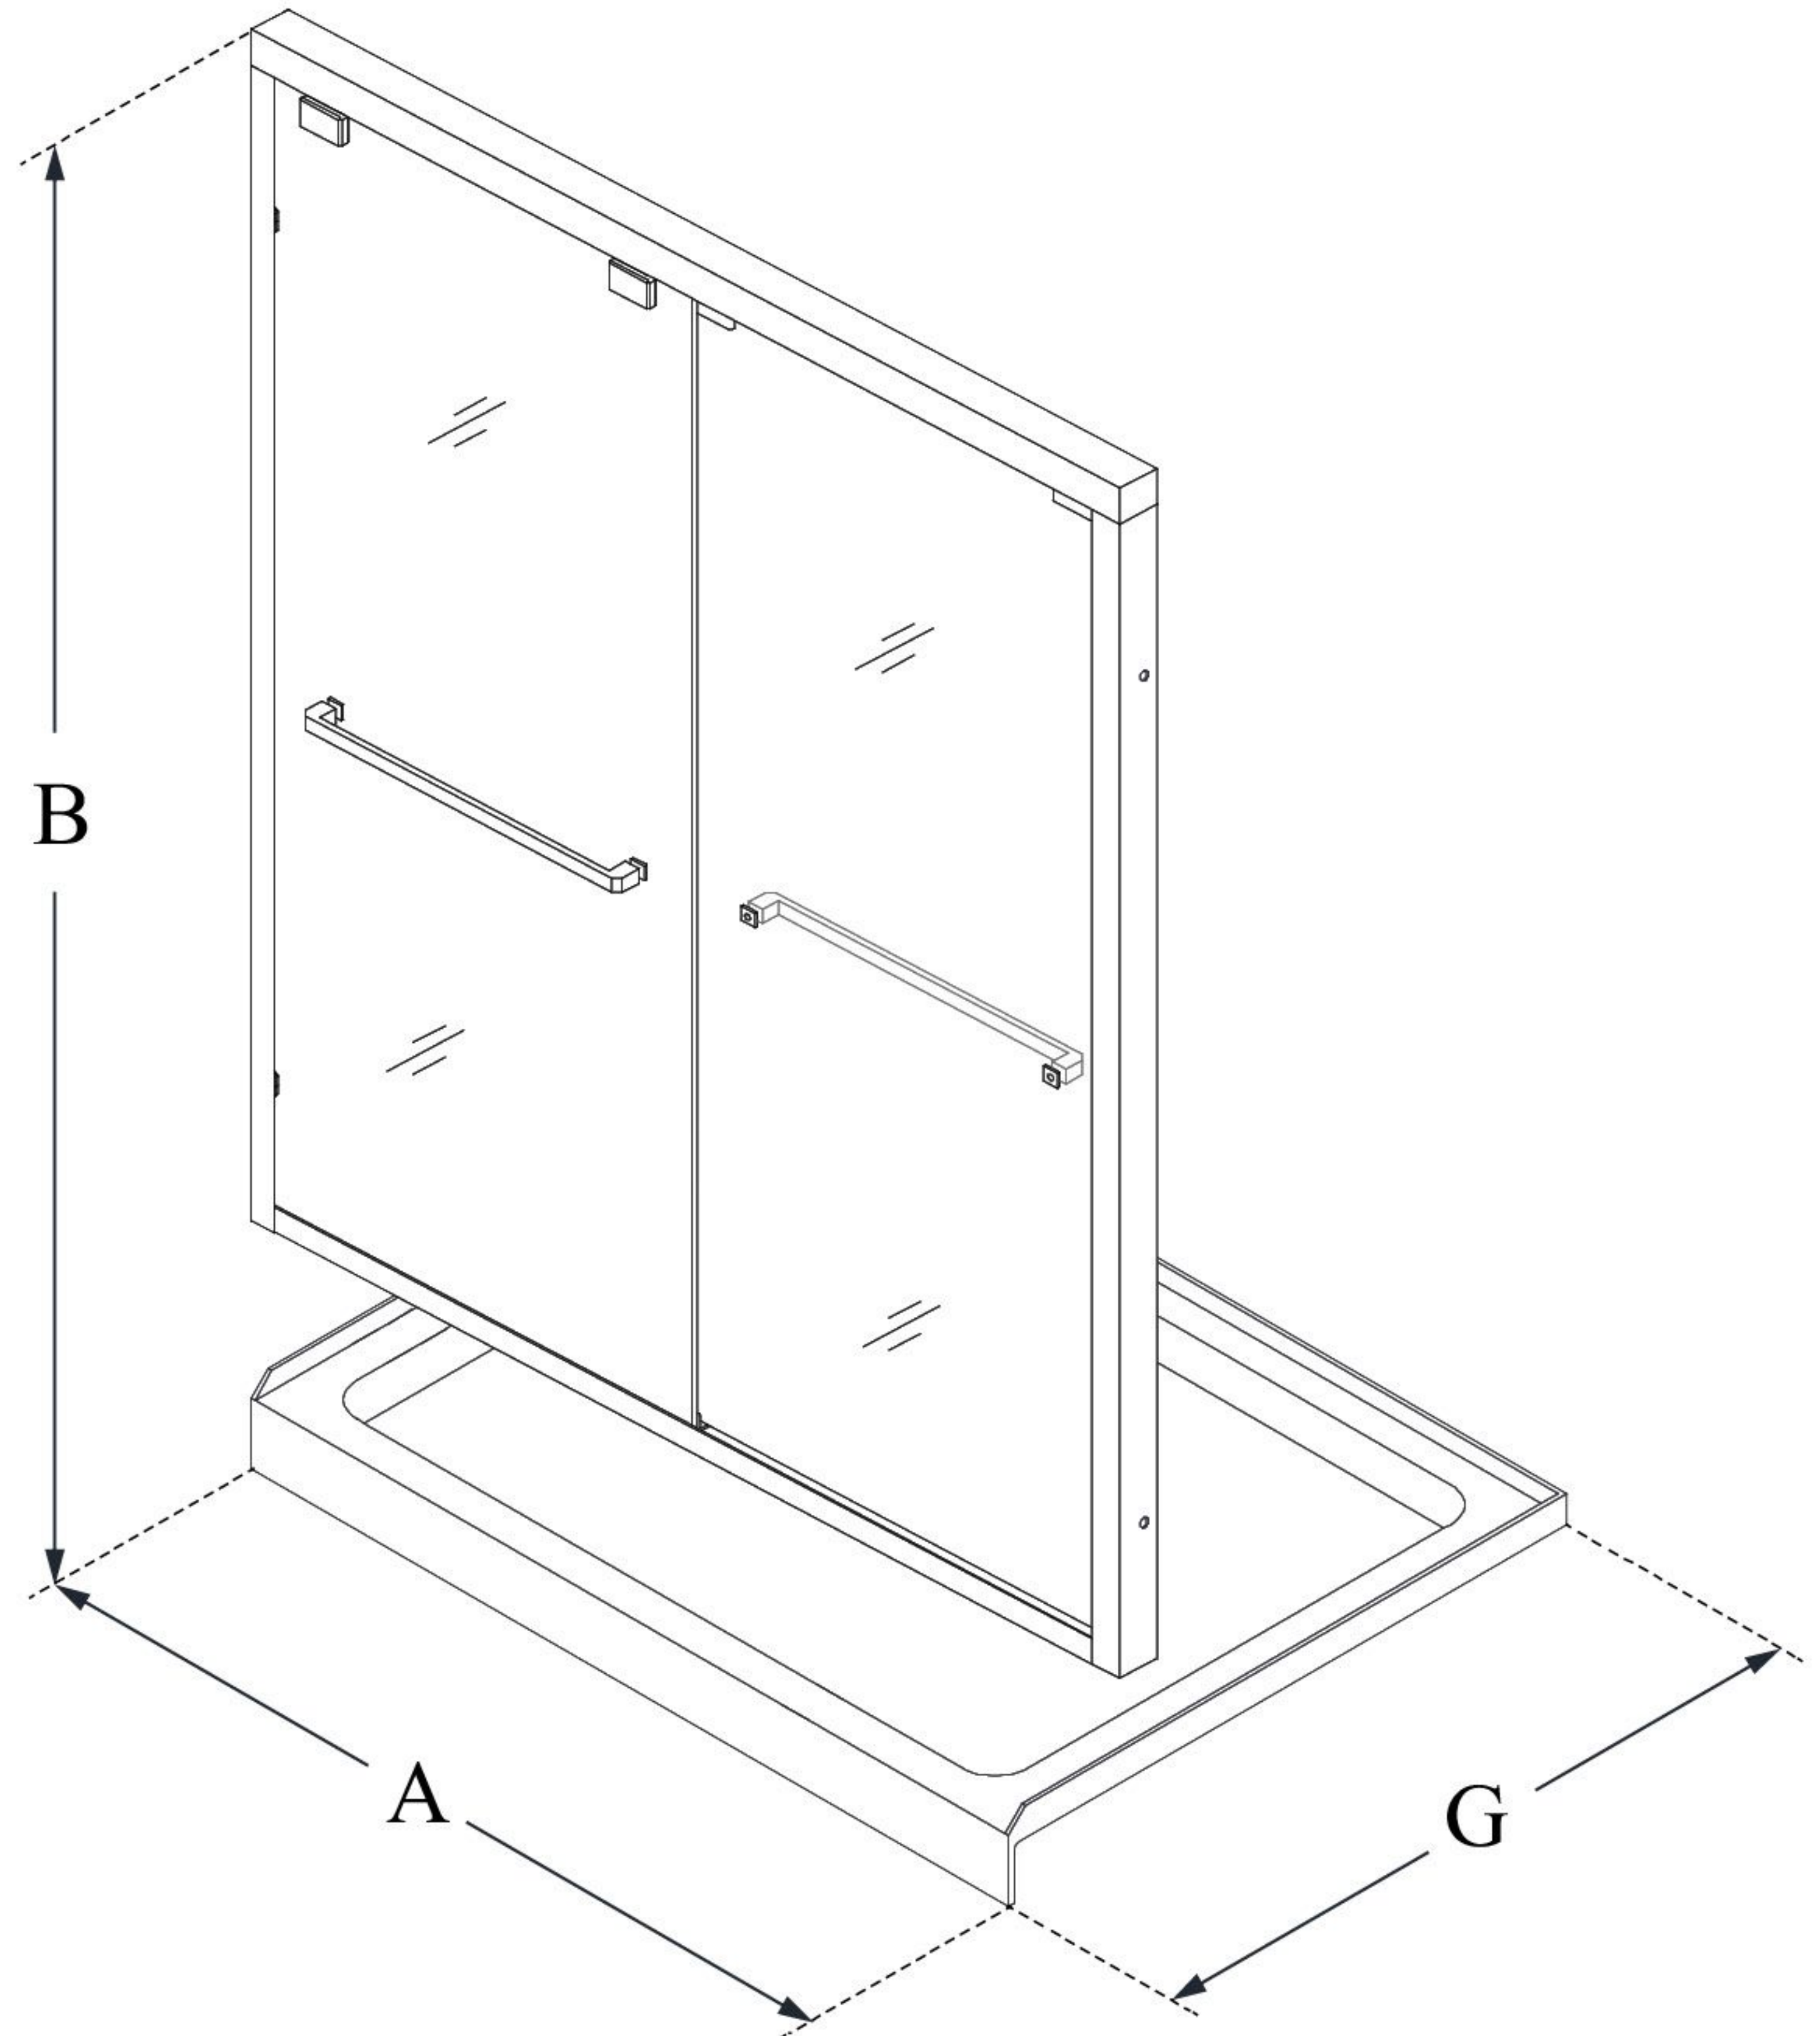

## **ENCORE**

DreamLine Encore 30 in. D x 60 in.  
W x 78 3/4 in. H Semi-Frameless  
Bypass Sliding Shower Door and  
SlimLine Shower Base Kit

### **KIT CONTENTS:**

- SHOWER DOOR
- SHOWER BASE

### **CONFIGURATION DIMENSIONS:**

**A: 60"**  
KIT WIDTH

**B: 78 3/4"**  
KIT HEIGHT

**G: 30"**  
KIT DEPTH

### **AVAILABLE DRAIN LOCATIONS:**

- CENTER
- LEFT
- RIGHT

For precise drain location, please refer to the  
included base technical drawing

DreamLine reserves the right to update or modify the hardware or materials pictured  
without prior notice for the purpose of product improvement and customer satisfaction.