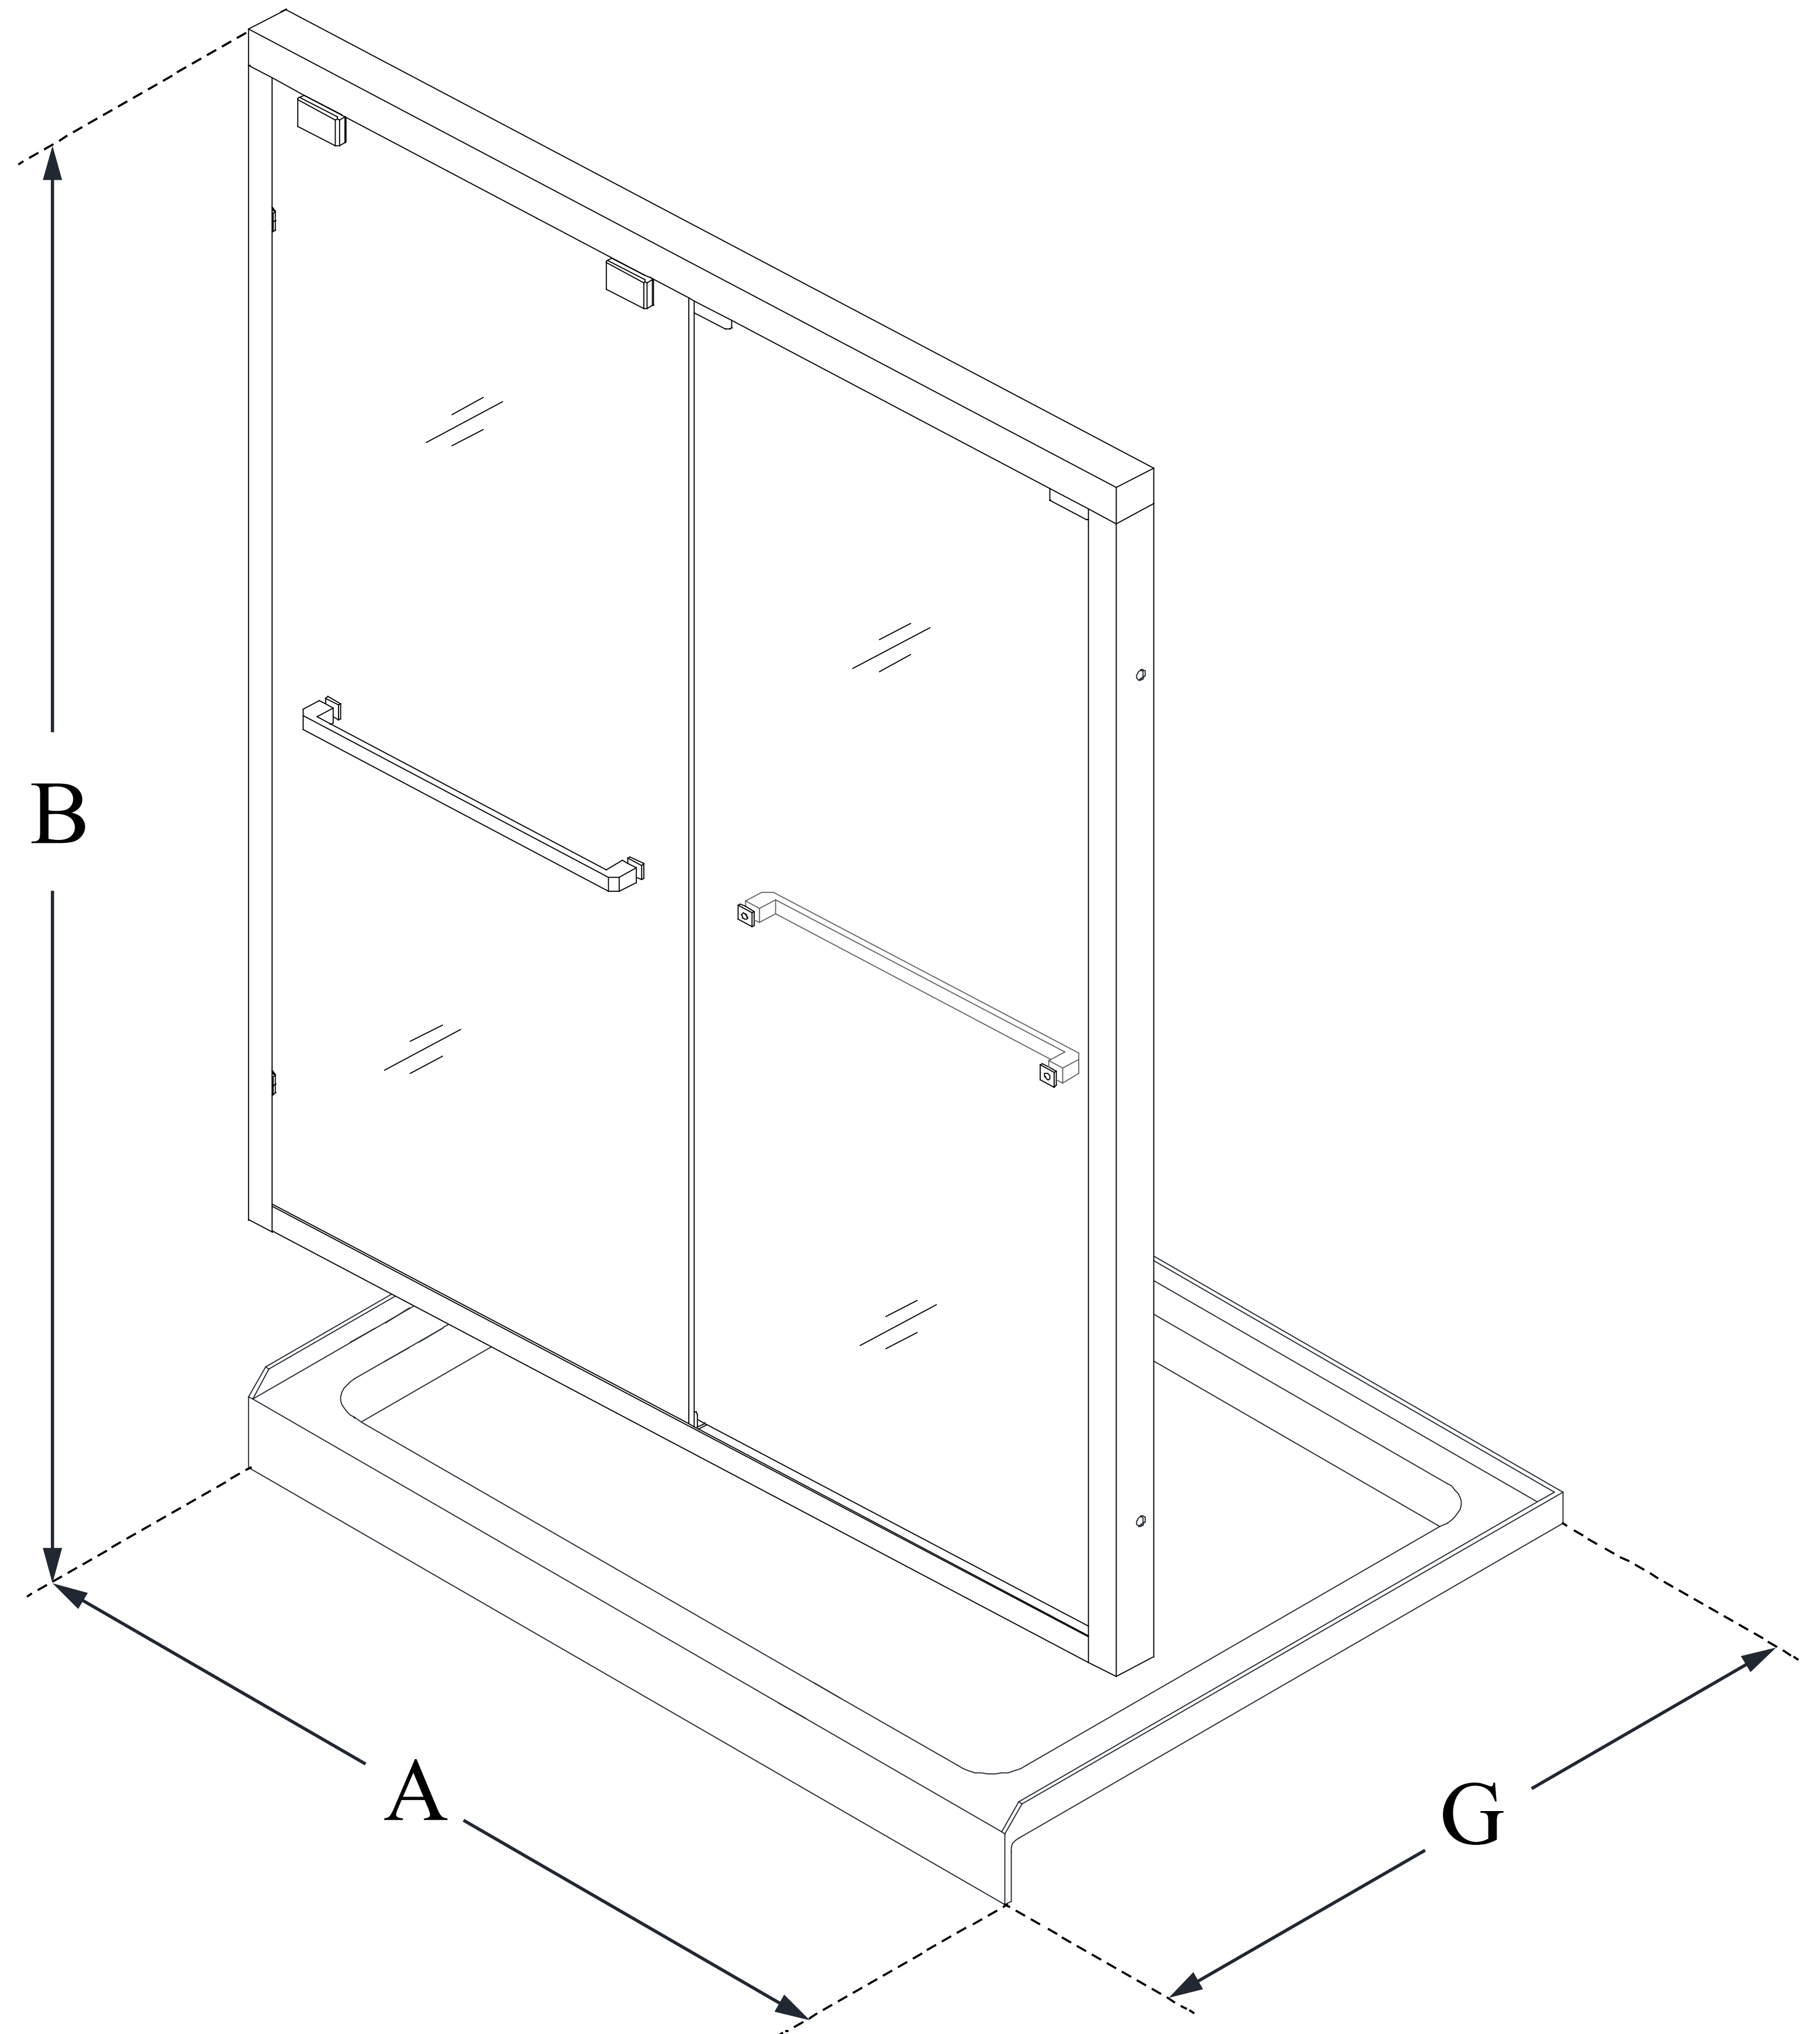

DL-7003

ENCORE

DreamLine Encore 32 in. D x 54 in.
W x 78 3/4 in. H Semi-Frameless
Bypass Sliding Shower Door and
SlimLine Shower Base Kit

KIT CONTENTS:

- SHOWER DOOR
- SHOWER BASE

CONFIGURATION DIMENSIONS:

A: 54 in.

KIT WIDTH

B: 78 3/4 in.

KIT HEIGHT

G: 32 in.

KIT DEPTH

AVAILABLE DRAIN LOCATIONS:

- CENTER

For precise drain location, please refer to the
included base technical drawing

DreamLine reserves the right to update or modify the hardware or materials pictured
without prior notice for the purpose of product improvement and customer satisfaction.