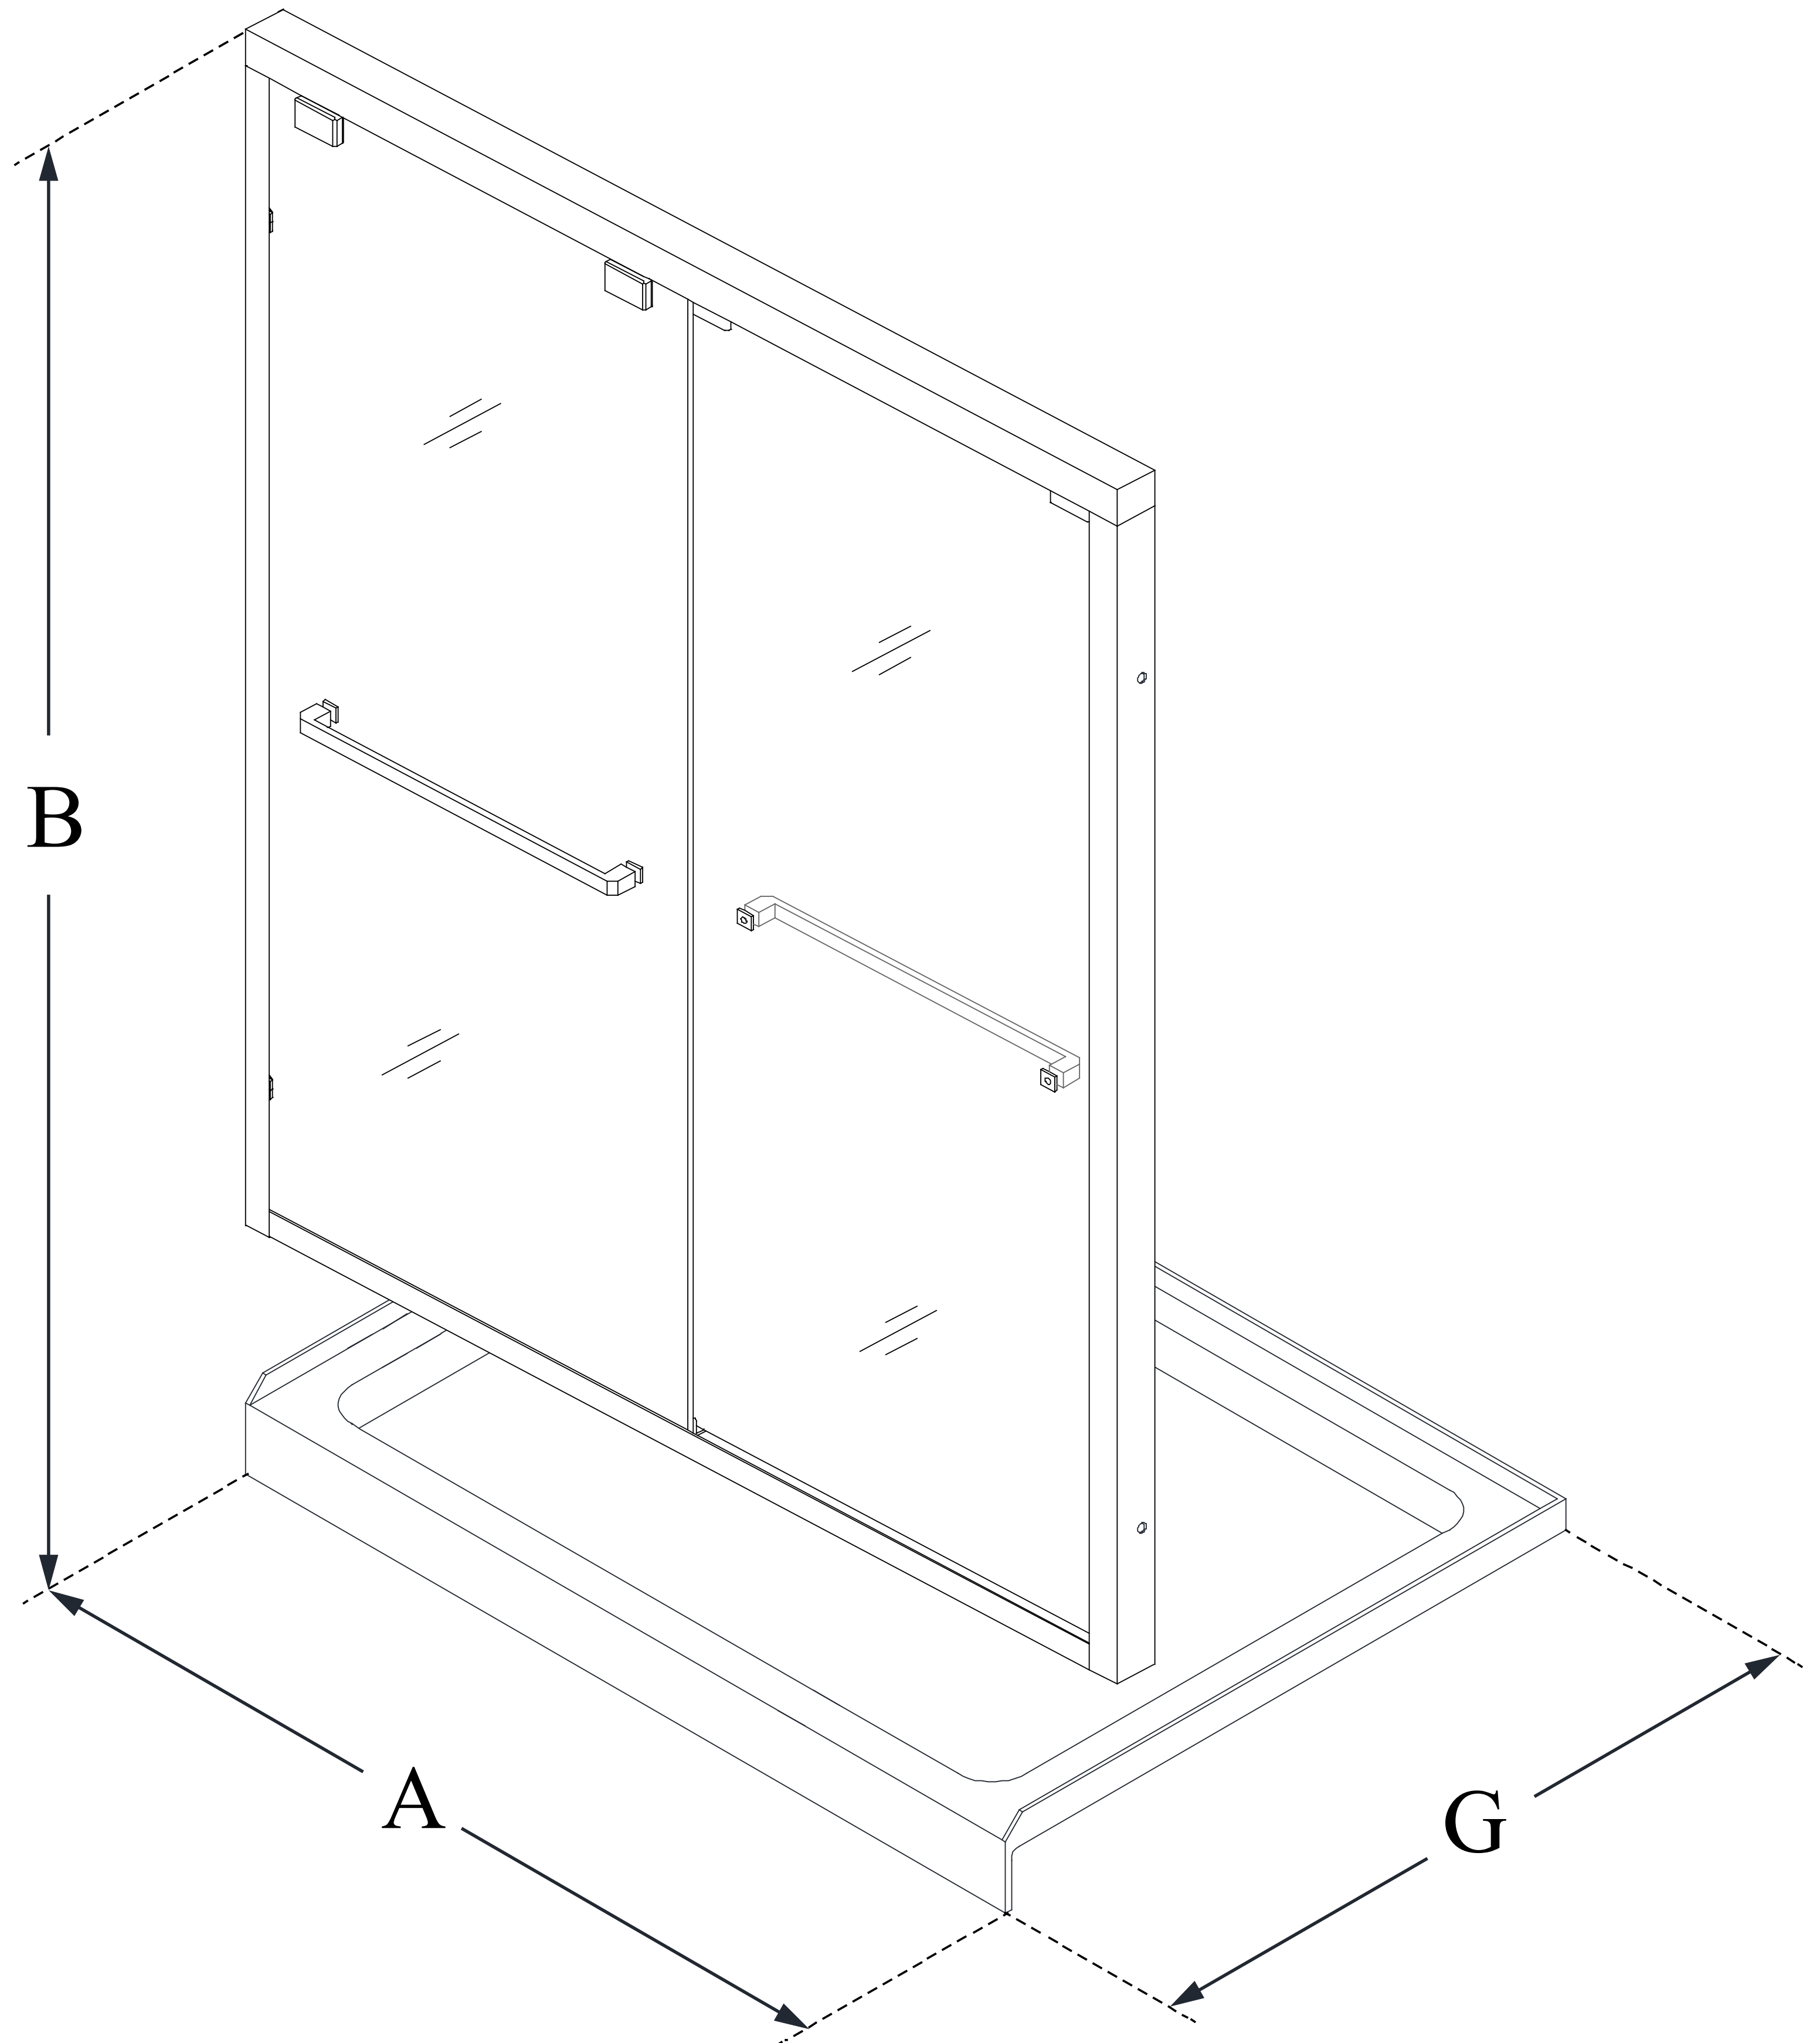

DL-7002

ENCORE

DreamLine Encore 36 in. D x 48 in.
W x 78 3/4 in. H Semi-Frameless
Bypass Sliding Shower Door and
SlimLine Shower Base Kit

KIT CONTENTS:

- SHOWER DOOR
- SHOWER BASE

CONFIGURATION DIMENSIONS:

A: 48 in.

KIT WIDTH

B: 78 3/4 in.

KIT HEIGHT

G: 36 in.

KIT DEPTH

AVAILABLE DRAIN LOCATIONS:

- CENTER

For precise drain location, please refer to the
included base technical drawing

DreamLine reserves the right to update or modify the hardware or materials pictured
without prior notice for the purpose of product improvement and customer satisfaction.