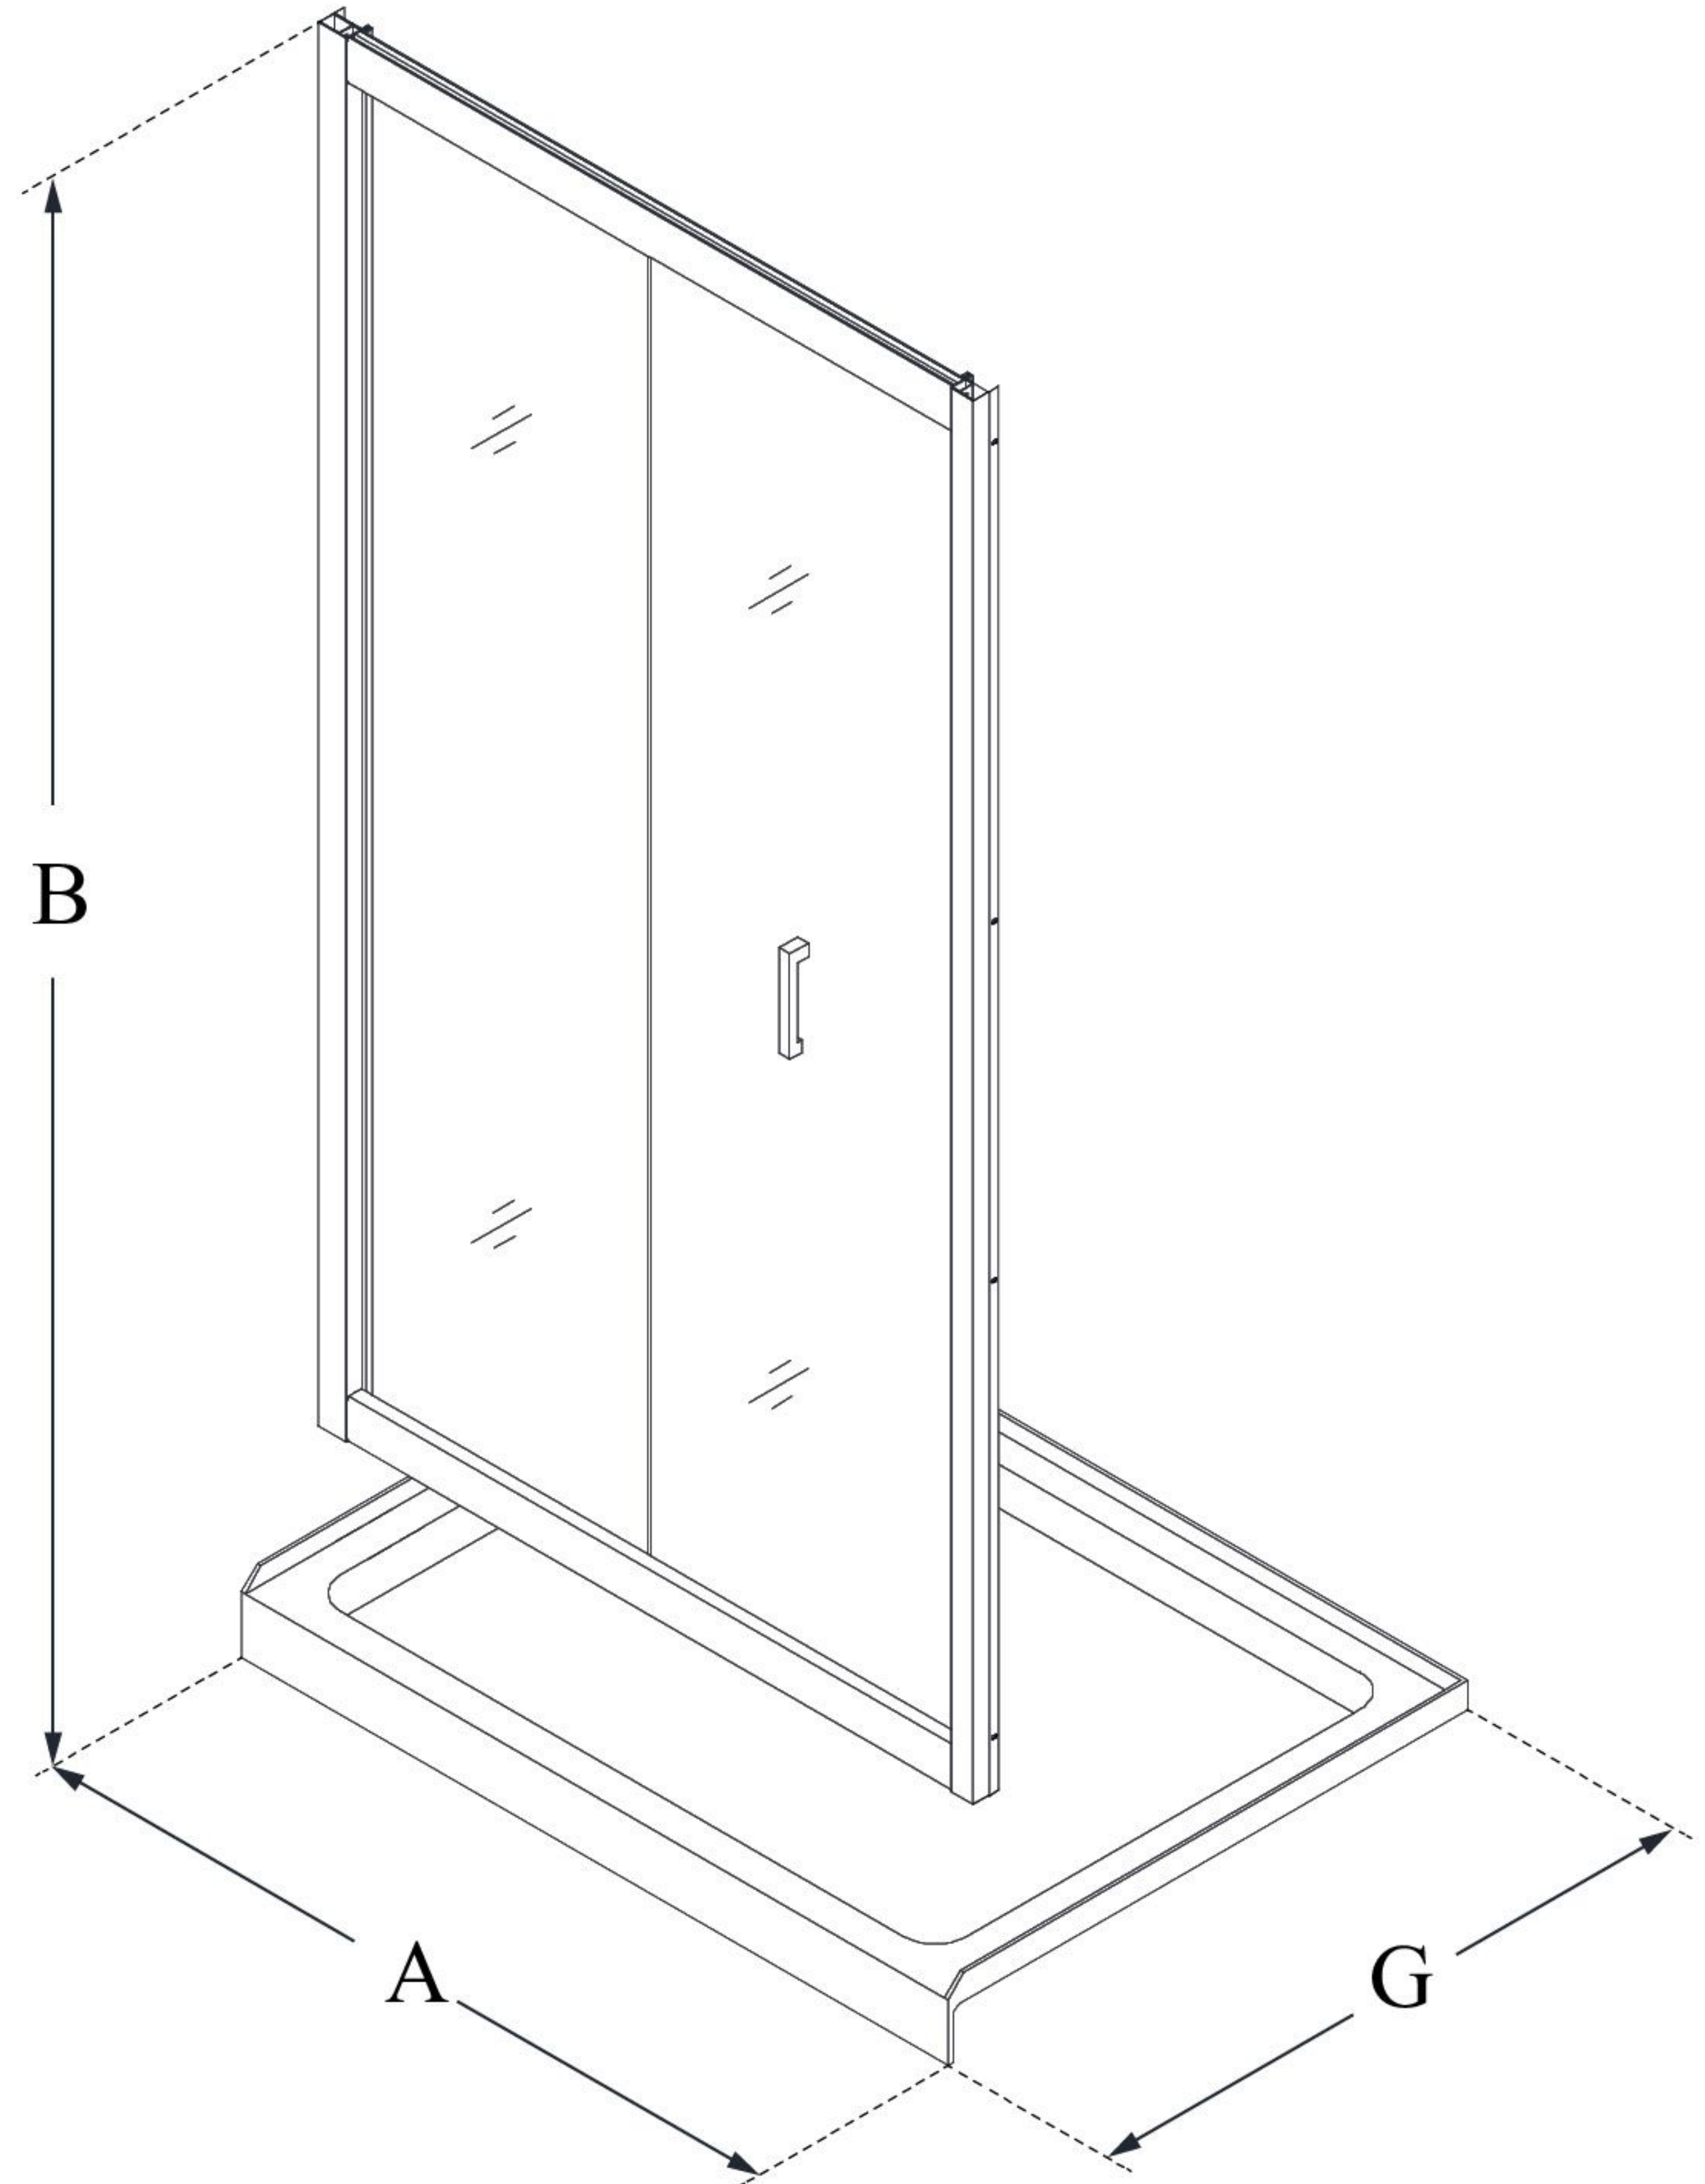

DL-6214C

BUTTERFLY

DreamLine Butterfly 36 in. D x
36 in. W x 74 3/4 in. H Sliding Bi-
Fold Shower Door and SlimLine
Shower Base Kit

KIT CONTENTS:

- SHOWER ENCLOSURE
- SHOWER BASE

CONFIGURATION DIMENSIONS:

A: 36"
KIT WIDTH

B: 74 3/4"
KIT HEIGHT

G: 36"
KIT DEPTH

AVAILABLE DRAIN LOCATIONS:

- CENTER

For precise drain location, please refer to the
included base technical drawing

DreamLine reserves the right to update or modify the hardware or materials pictured
without prior notice for the purpose of product improvement and customer satisfaction.