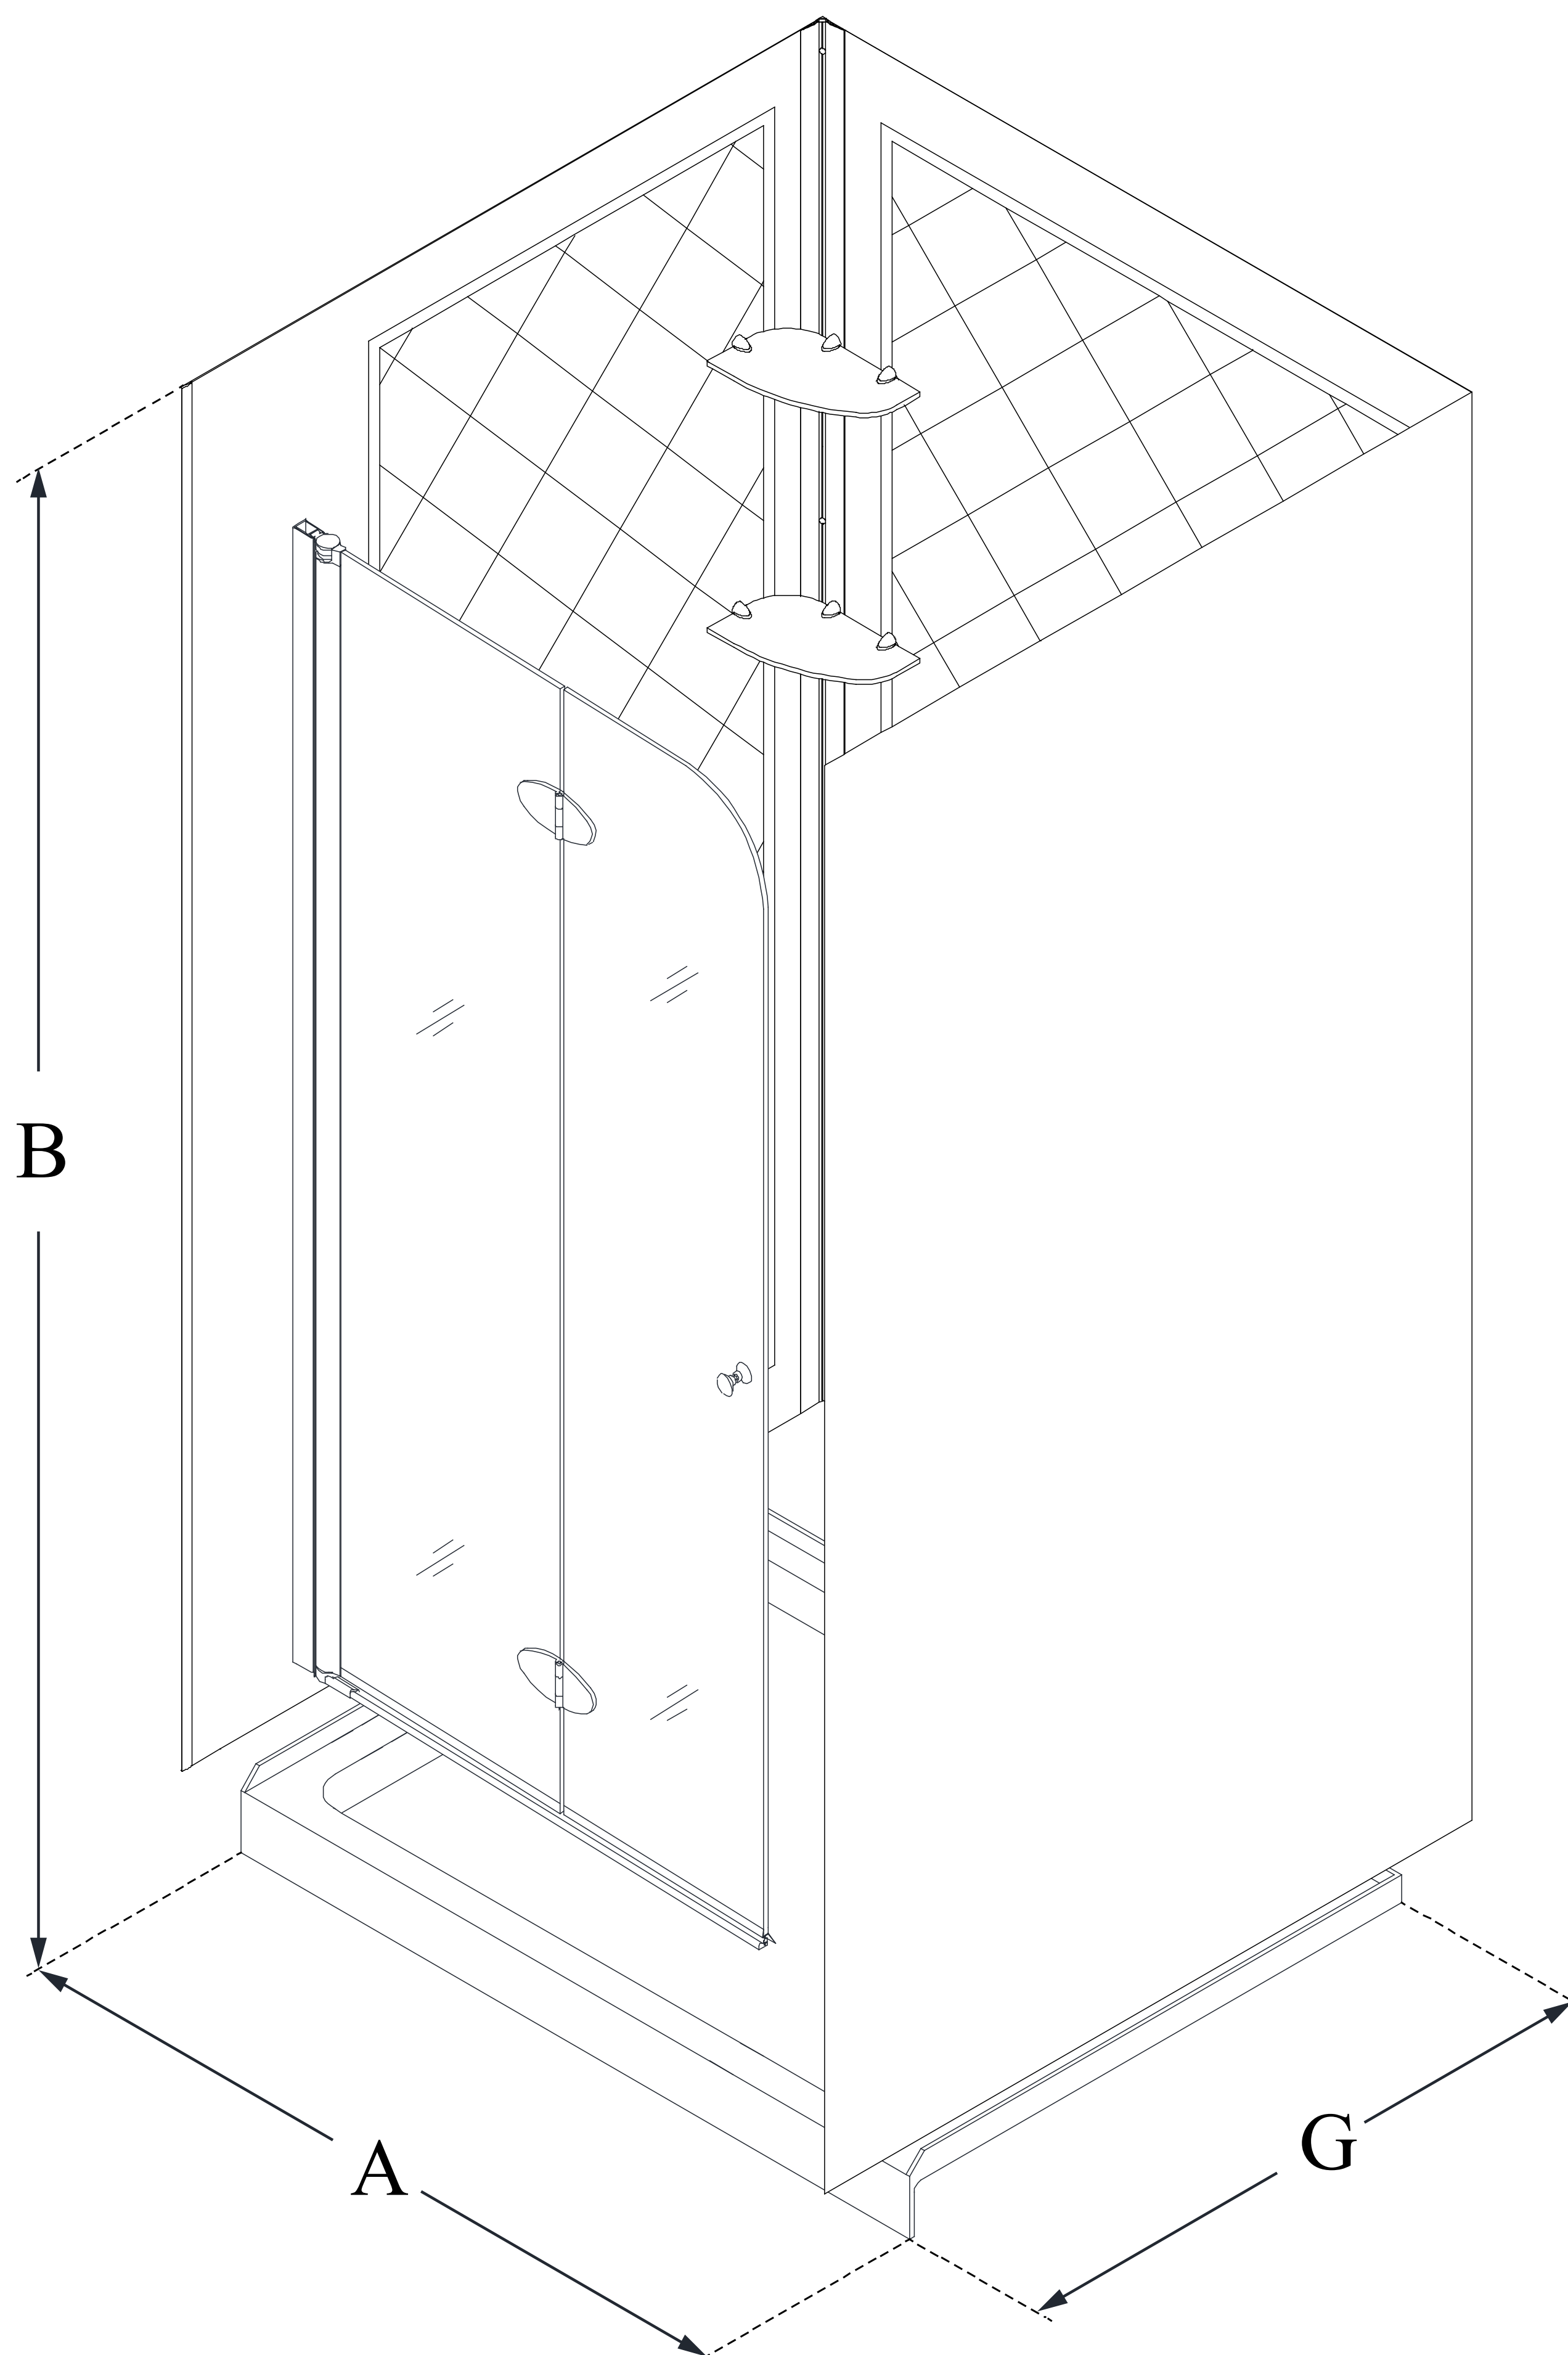

# AQUA FOLD

DreamLine Aqua Fold 32 in. D x  
32 in. W x 74 3/4 in. H Frameless  
Bi-Fold Shower Door with Shower  
Base and QWALL-5 Shower  
Backwalls Kit

## KIT CONTENTS:

- SHOWER DOOR
- SHOWER BASE
- QWALL BACKWALLS

## CONFIGURATION DIMENSIONS:

**A: 32 in.**

KIT WIDTH

**B: 76 3/4 in.**

KIT HEIGHT

**G: 32 in.**

KIT DEPTH

## AVAILABLE DRAIN LOCATIONS:

- CENTER

For precise drain location, please refer to the  
included base technical drawing

DreamLine reserves the right to update or modify the hardware or materials pictured  
without prior notice for the purpose of product improvement and customer satisfaction.