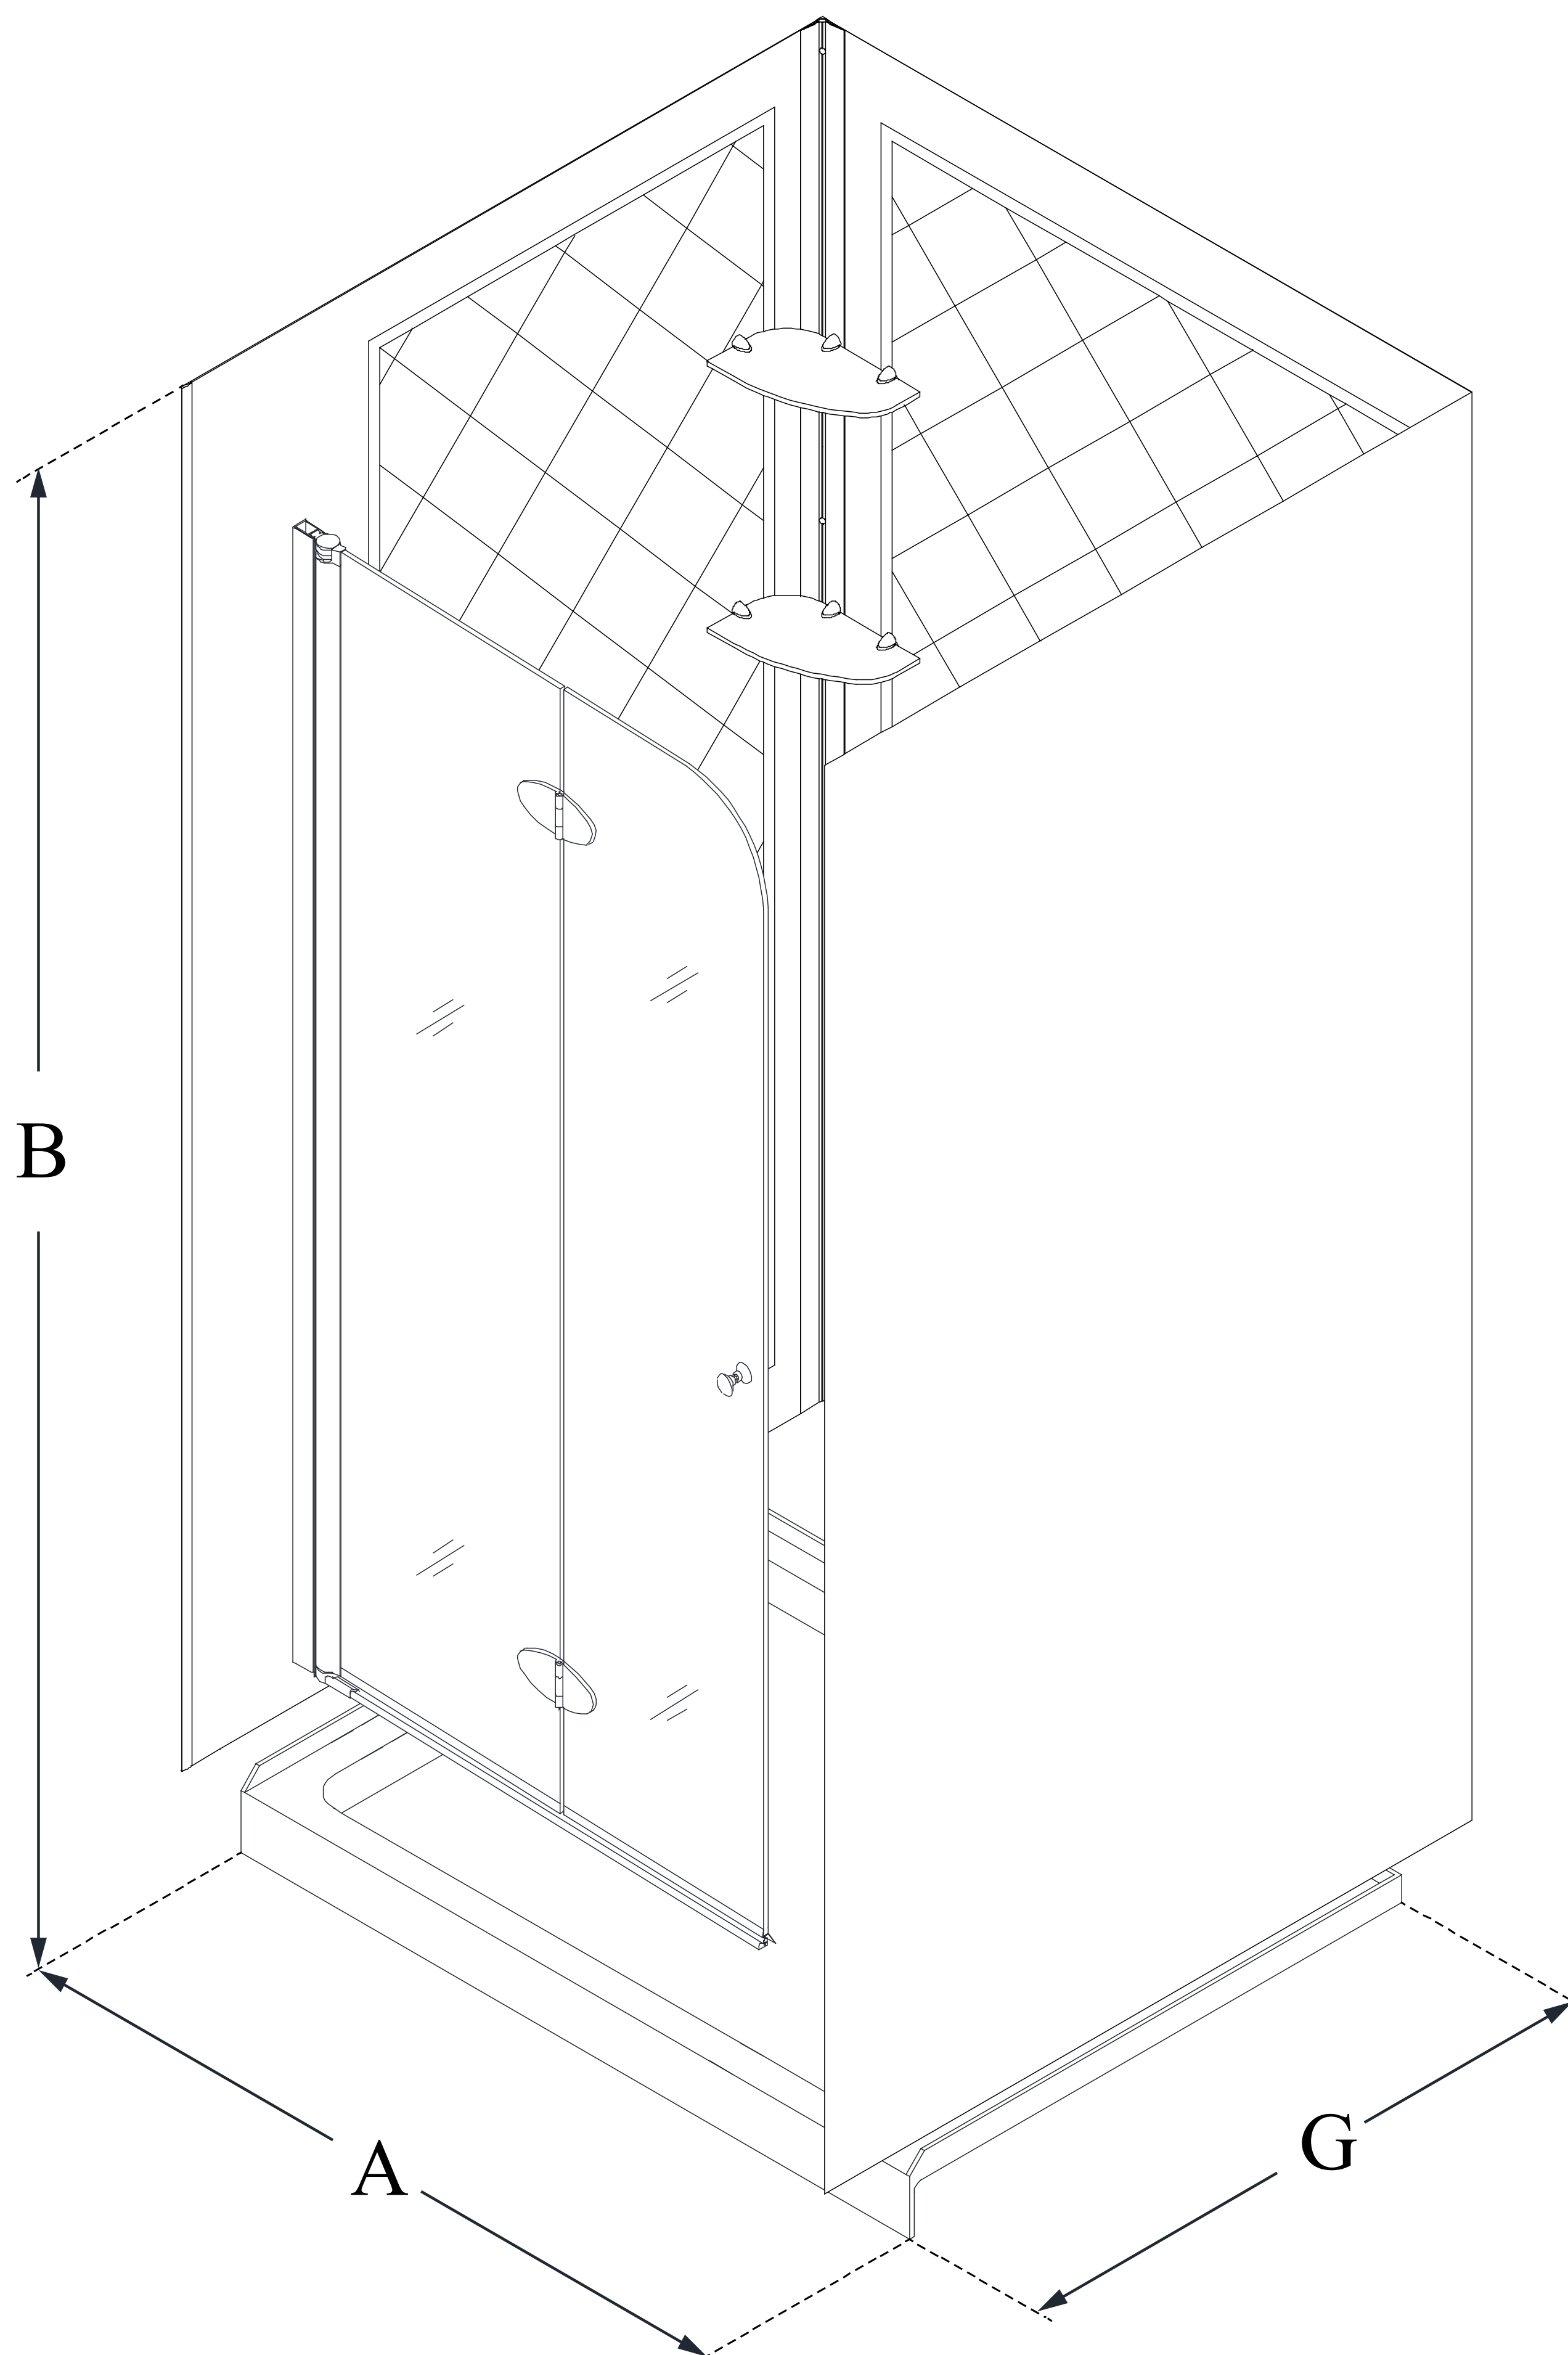

DL-6526

AQUA FOLD

DreamLine Aqua Fold 36 in. D x
36 in. W x 74 3/4 in. H Frameless
Bi-Fold Shower Door with Shower
Base and QWALL-5 Shower
Backwalls Kit

KIT CONTENTS:

- SHOWER DOOR
- SHOWER BASE
- QWALL BACKWALLS

CONFIGURATION DIMENSIONS:

A: 36 in.
KIT WIDTH

B: 76 3/4 in.
KIT HEIGHT

G: 36 in.
KIT DEPTH

AVAILABLE DRAIN LOCATIONS:

- CENTER

For precise drain location, please refer to the
included base technical drawing