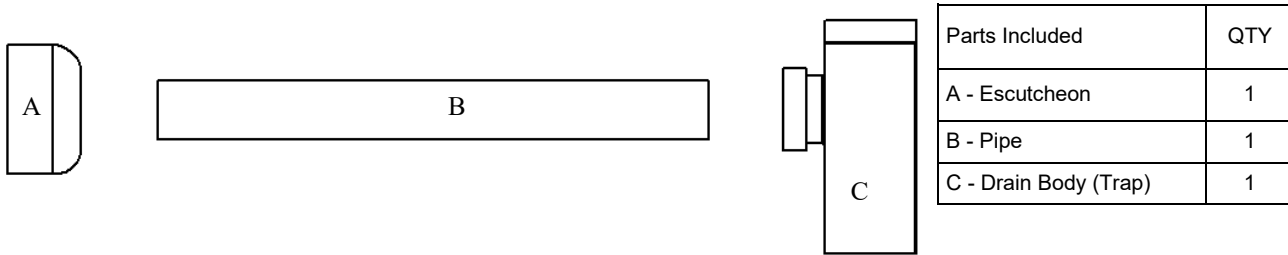

To Dream For

Calma Decorative Waste Installation Guide

Code: B7153/4/5/6

Parts Included	QTY
A - Escutcheon	1
B - Pipe	1
C - Drain Body (Trap)	1

Model #	Description	Finish	Weight (lb)	Metal Type	Inlet Size (Inches)	Outlet Size (Inches)
B7153	Decorative Waste	Chrome	2	Brass	1 1/4	1 1/4
B7154	Decorative Waste	Brushed Nickel	2	Brass	1 1/4	1 1/4
B7155	Decorative Waste	Matte Black	2	Brass	1 1/4	1 1/4
B7156	Decorative Waste	Polished Nickel	2	Brass	1 1/4	1 1/4