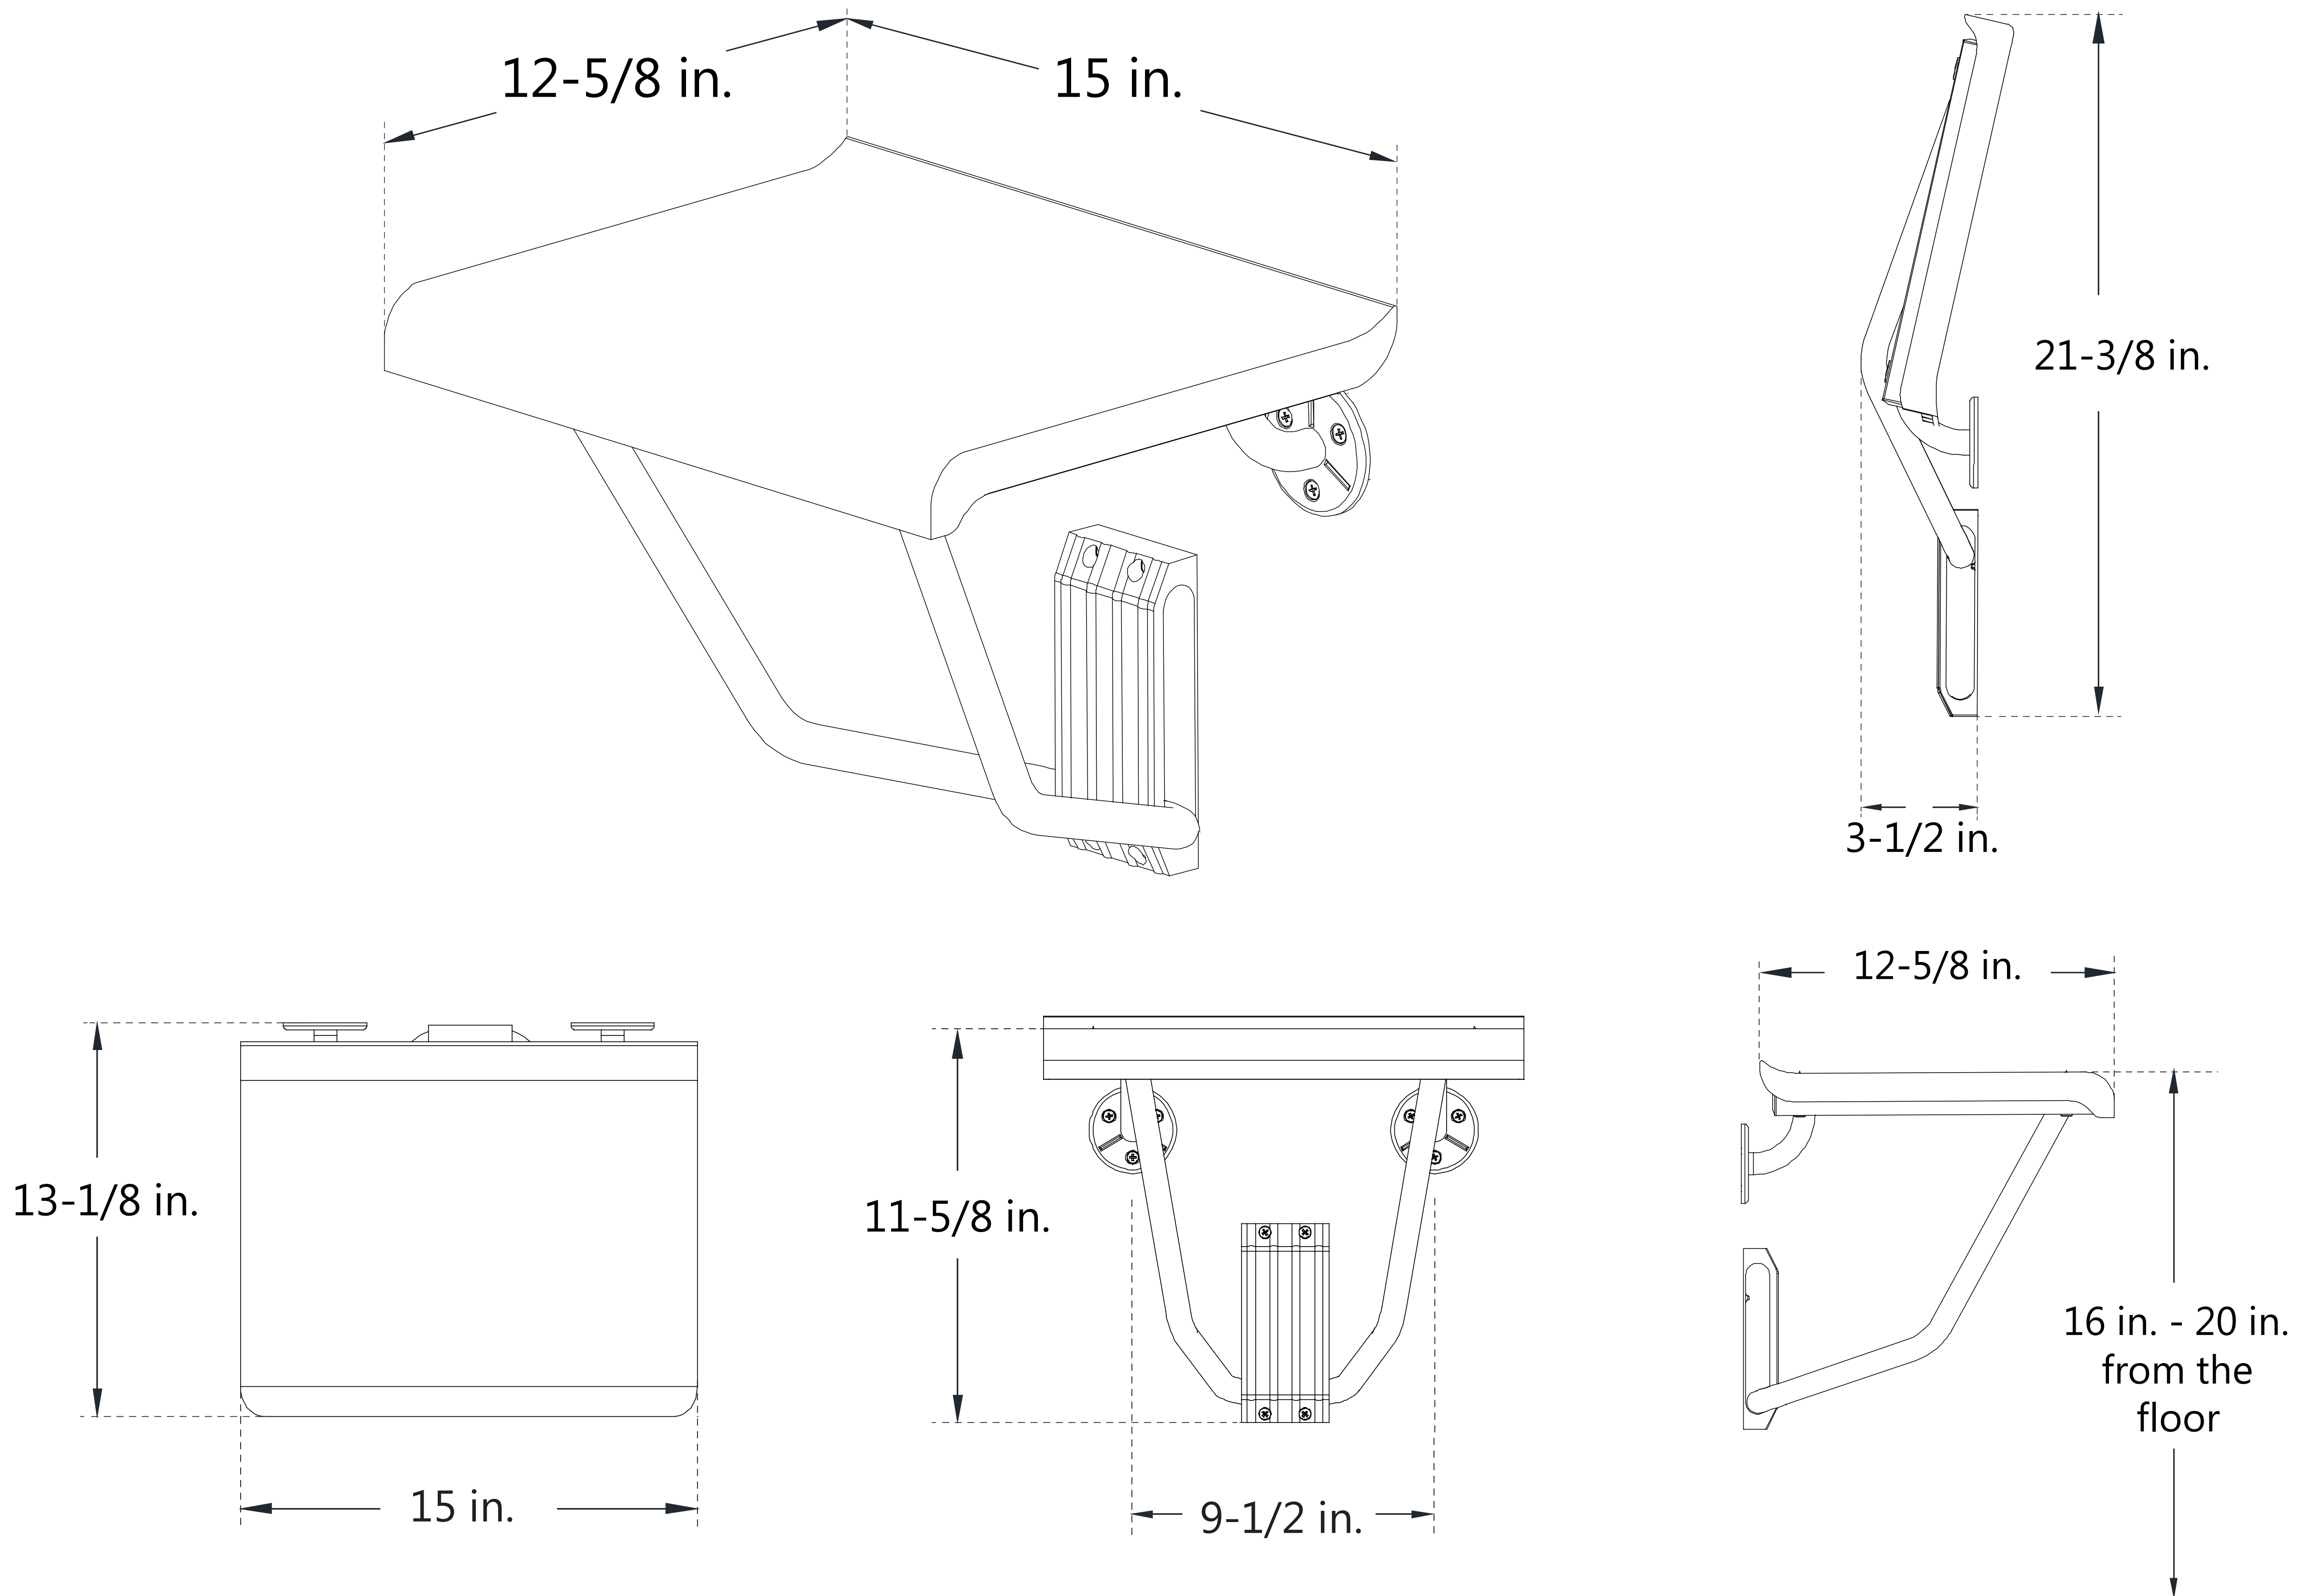

SHST-01-PL

PLASTIC SHOWER SEAT

Plastic Folding Shower Seat

DreamLine reserves the right to update or modify the hardware or materials pictured without prior notice for the purpose of product improvement and customer satisfaction.