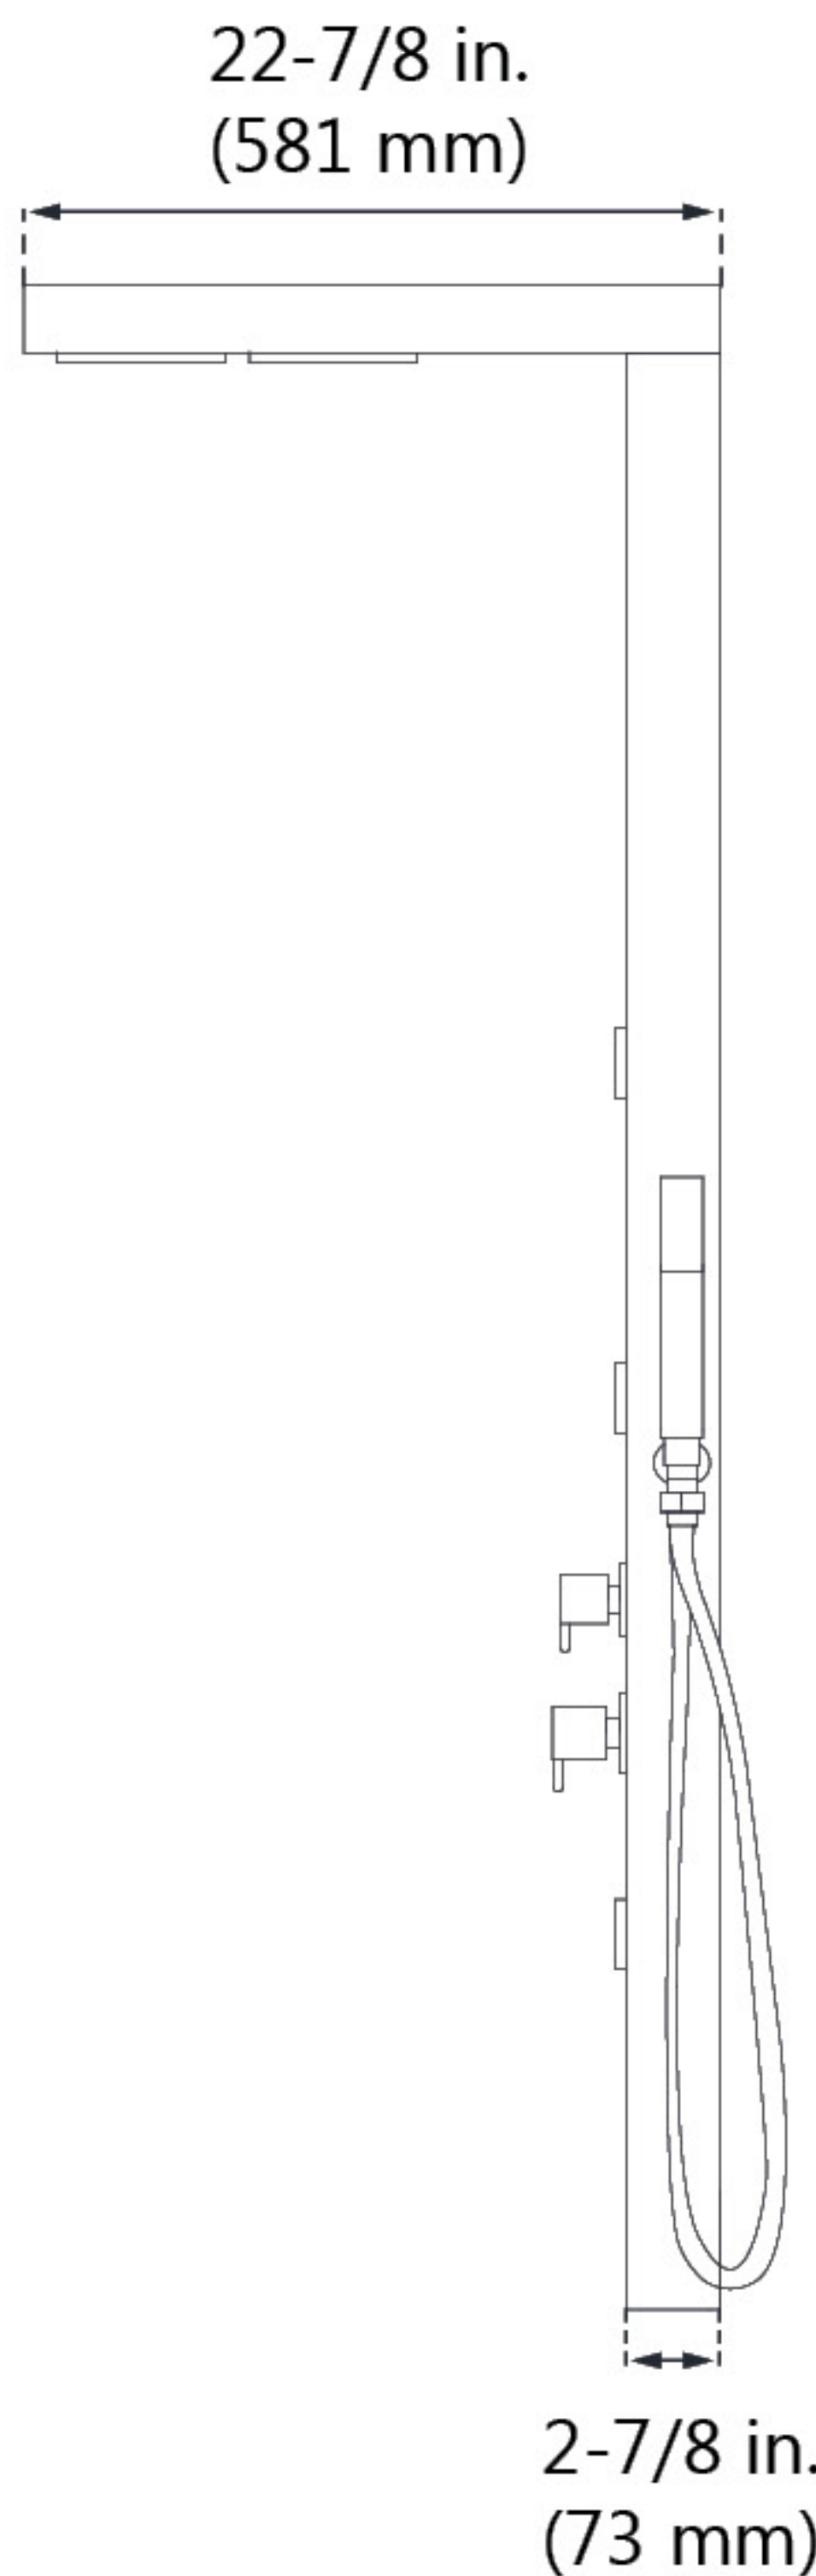

SHCM-3168

# ALBION

59 1/2 in. H Shower Panel

- 2 Overhead Showers
- 6 Body Jets
- Handheld Shower Wand

DreamLine reserves the right to update or modify the hardware or materials pictured without prior notice for the purpose of product improvement and customer satisfaction.