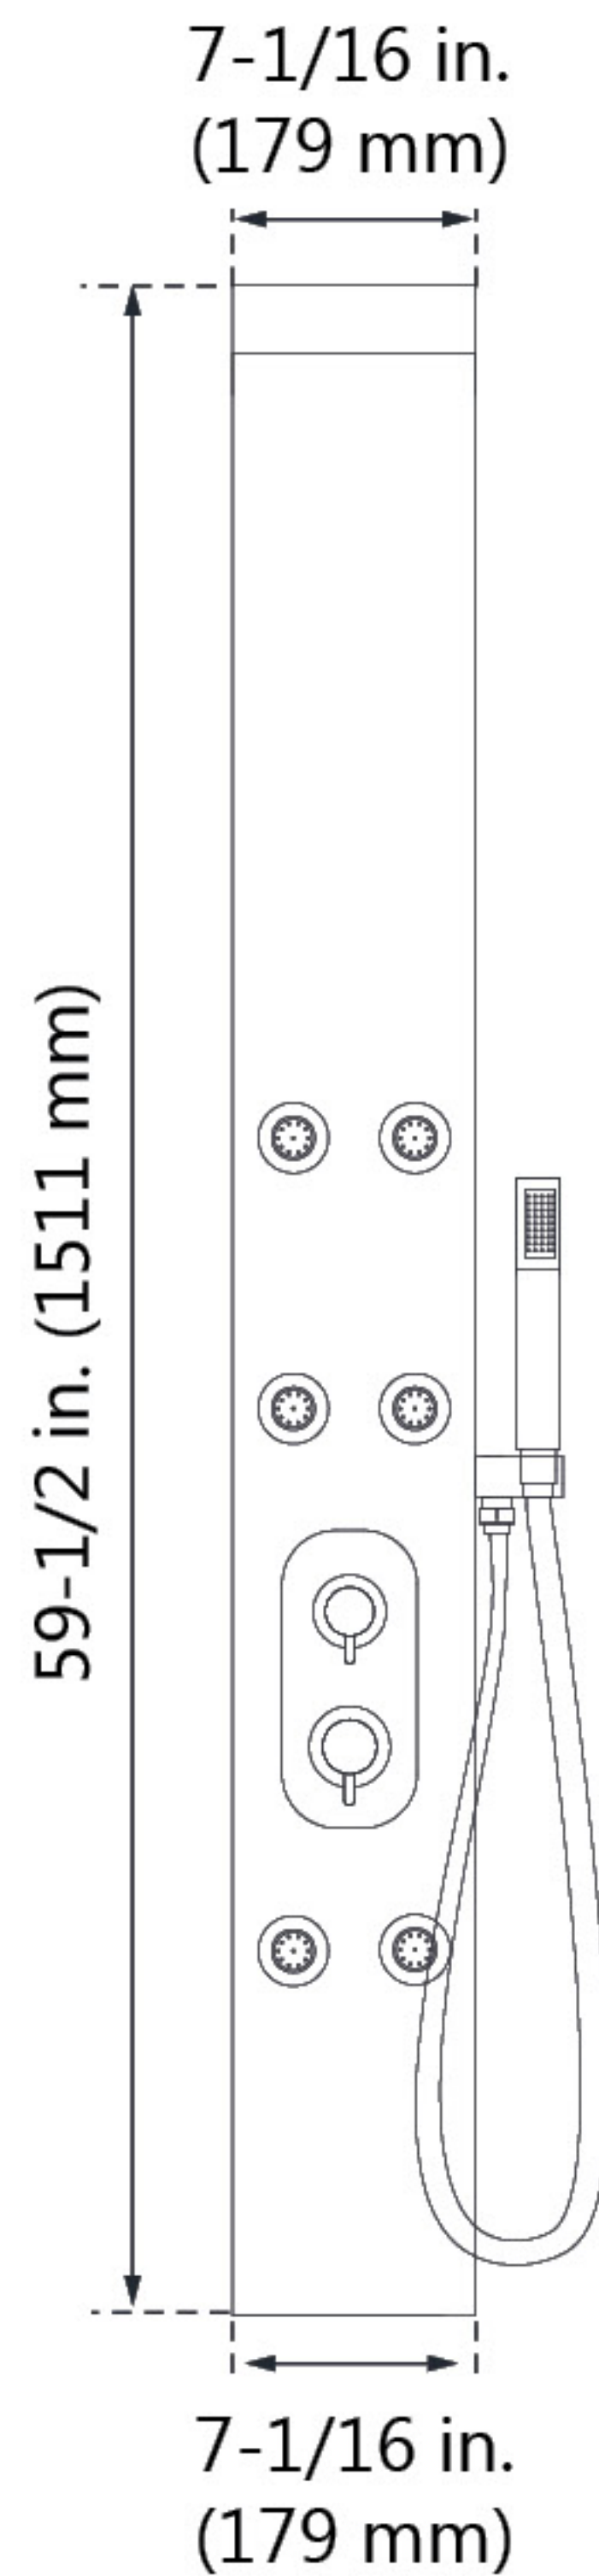

SHCM-3168

# ALBION

59 1/2 in. H Shower Panel

- 2 Overhead Showers
- 6 Body Jets
- Handheld Shower Wand

DreamLine reserves the right to update or modify the hardware or materials pictured without prior notice for the purpose of product improvement and customer satisfaction.