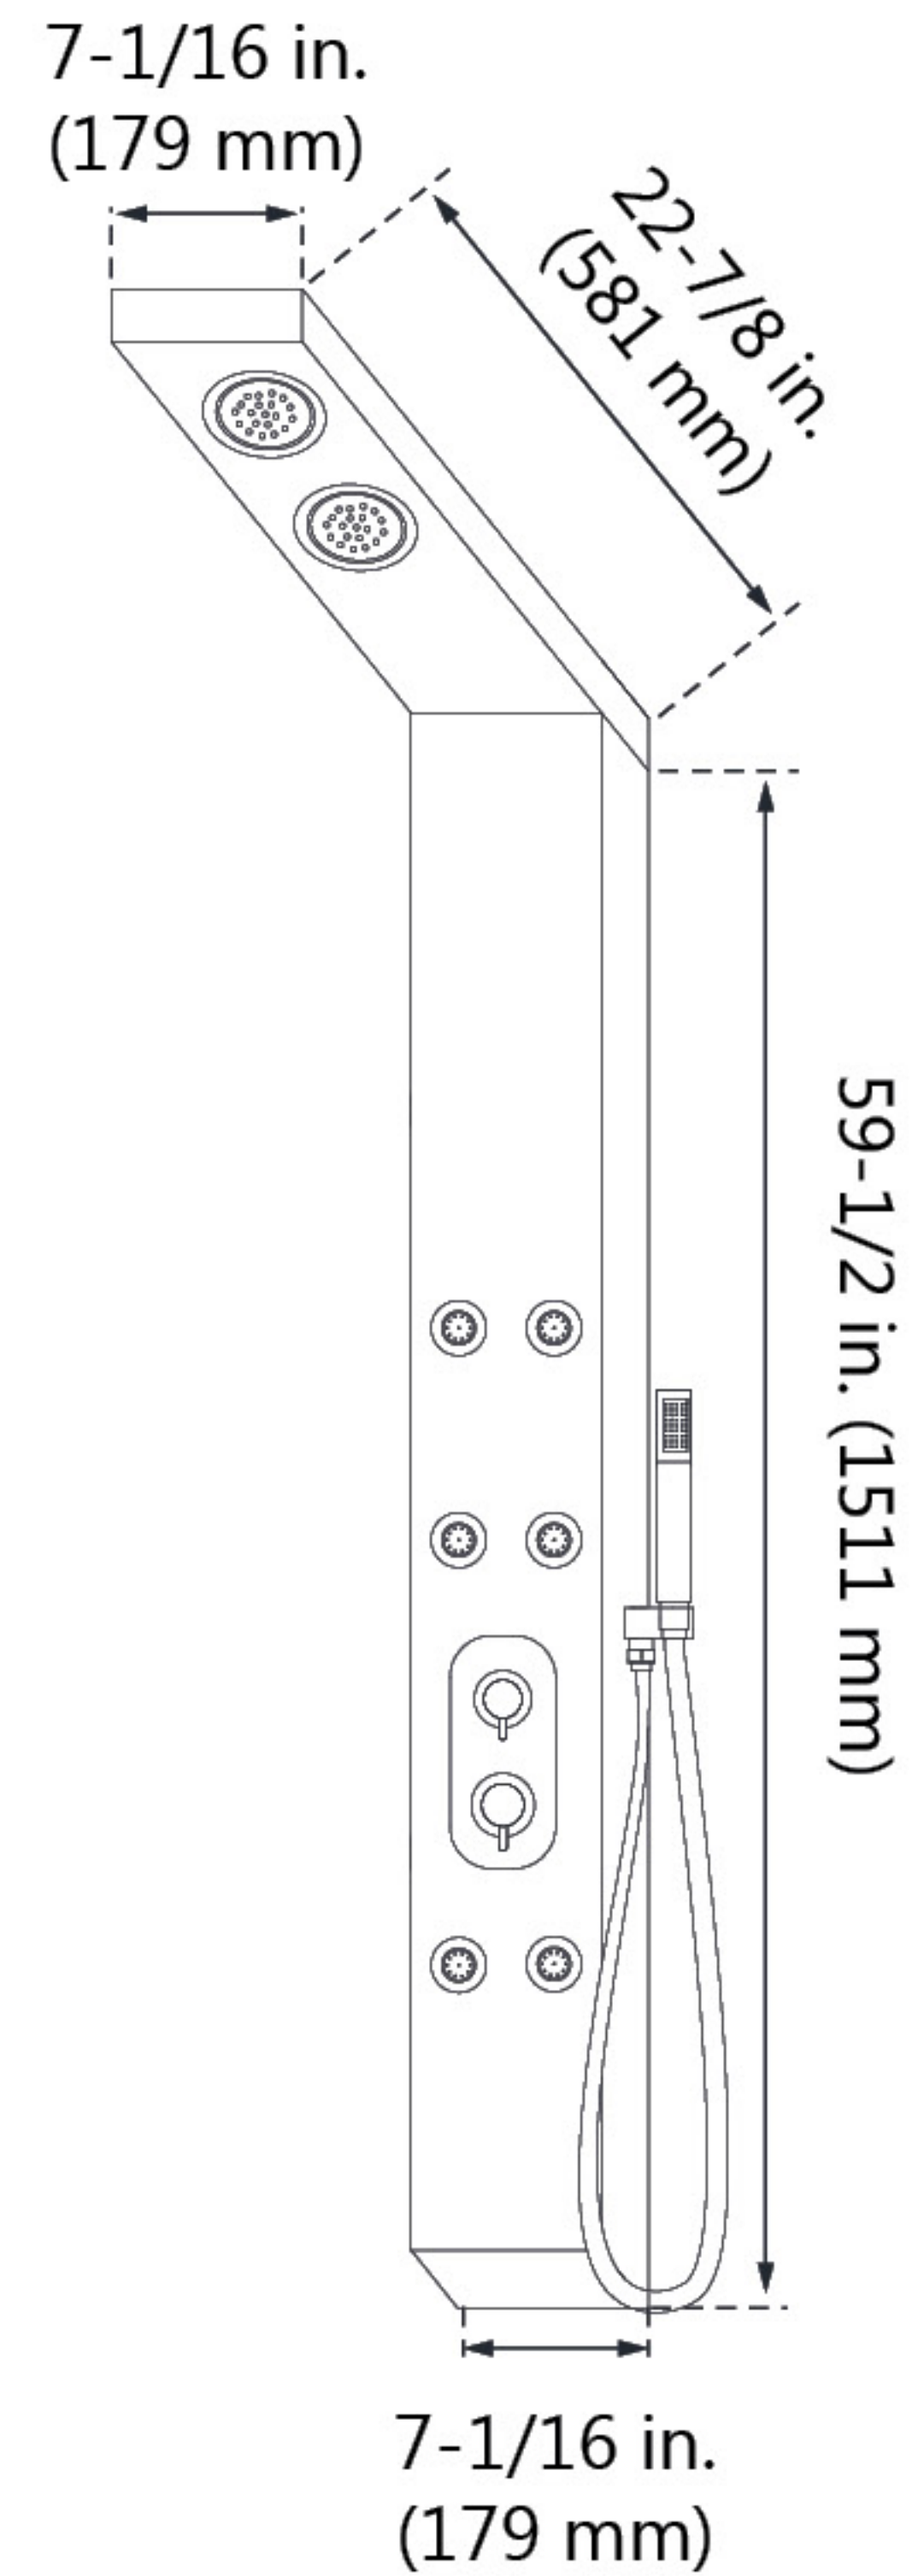

SHCM-3168

# ALBION

59 1/2 in. H Shower Panel

- 2 Overhead Showers
- 6 Body Jets
- Handheld Shower Wand

DreamLine reserves the right to update or modify the hardware or materials pictured without prior notice for the purpose of product improvement and customer satisfaction.