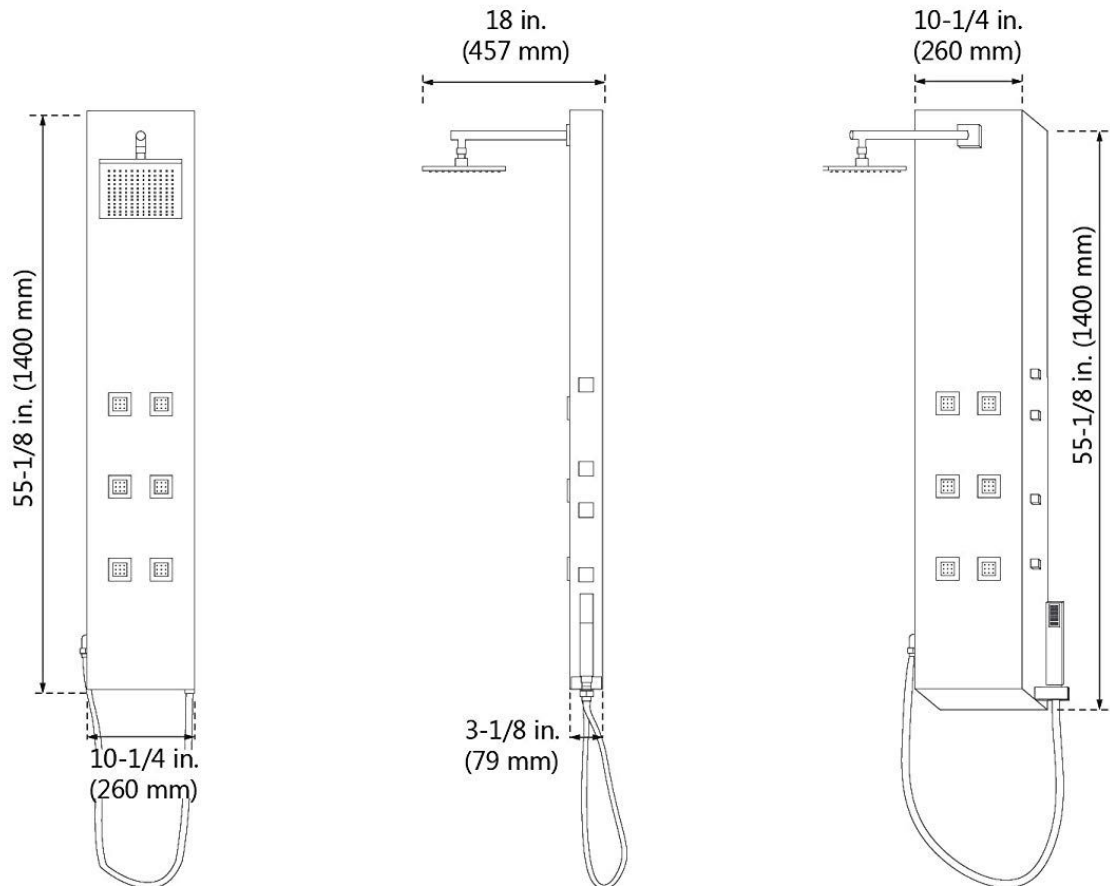

SHCM-3153

BLANCHE

55 1/8 in. H Shower Panel

- Adjustable Overhead Shower
- 6 Body Jets
- Handheld Shower Wand

DreamLine reserves the right to update or modify the hardware or materials pictured without prior notice for the purpose of product improvement and customer satisfaction.