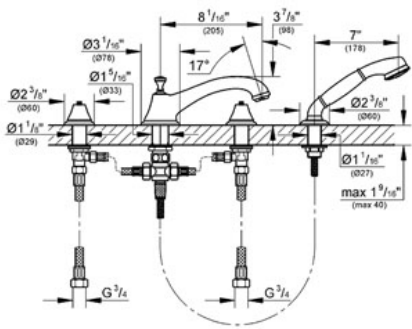

SEABURY
Four-hole bath combination 1/2"
MODEL # 25502

Pure Freude an Wasser

GROHE America, Inc | 200 North Gary Avenue, Suite G, Roselle, IL 60172
Phone: +1 (800) 444-7643 | Fax: +1 (800) 225-2778 | us-customerservice@grohe.com

Product Description:
Four-hole bath combination 1/2"

Standard Specification:

- GROHE StarLight® finish
- Handles sold separately
- 10" bath tub spout
- 1/2" valves
- Seabury hand shower
- Shower hose (28 102)
- 79"
- Pressure resistant flexible connection hoses (between spout and side valves)
- For Seabury cross and lever handles (18 731 / 18 732)
- Max Flow Rate 2.5 gpm at 80 psi (9.5 L/min), 13 gpm at 45 psi (49.2 L/min) for Tub Filler