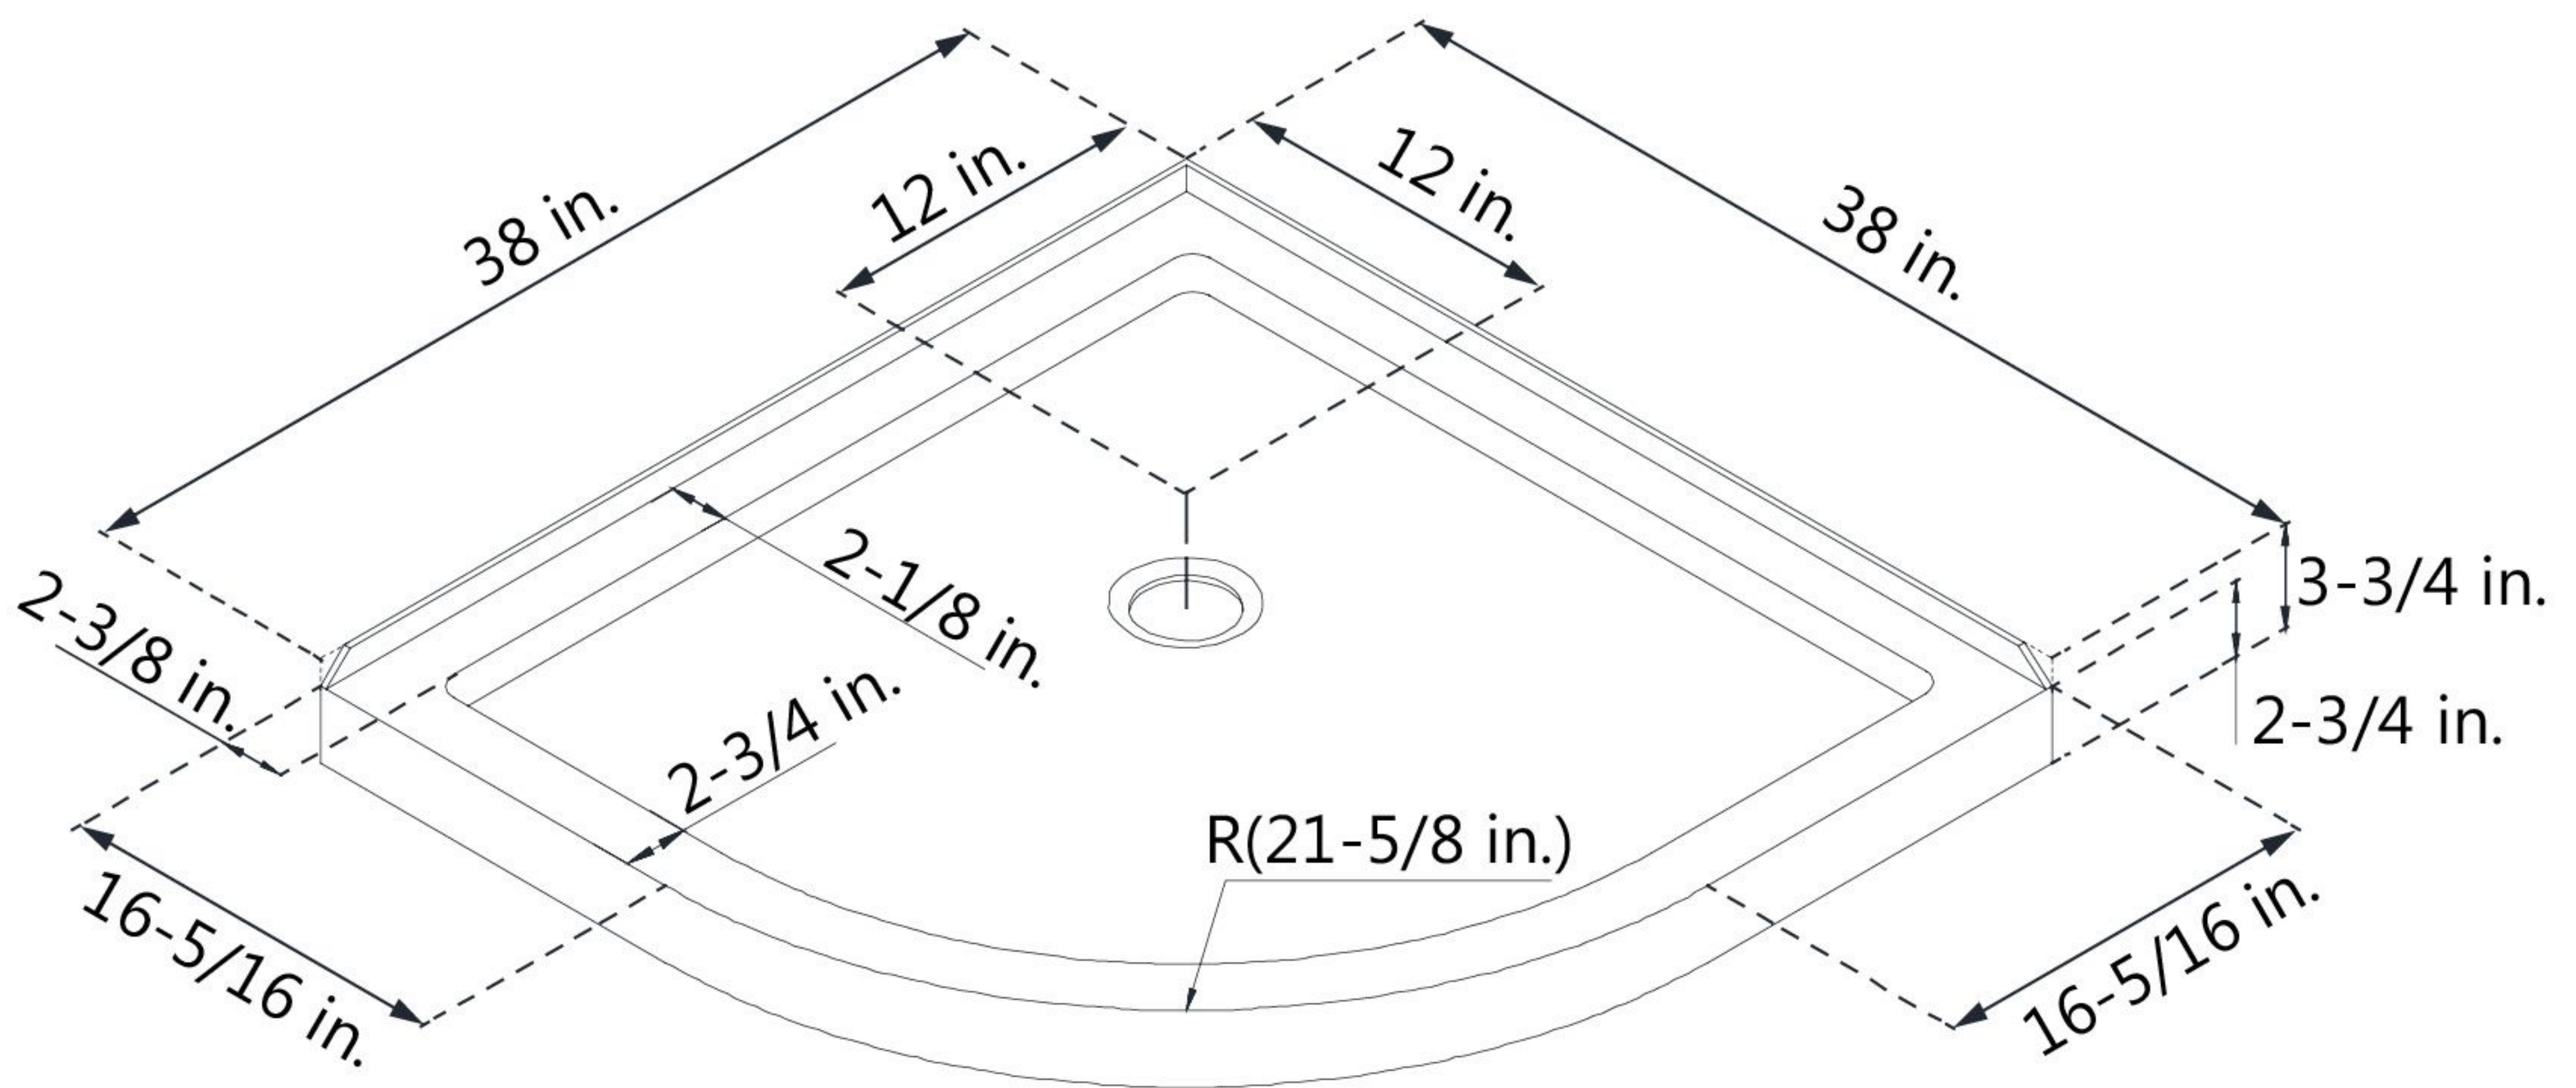

DLT-7038380 SLIMLINE SHOWERBASE QUARTER ROUND

CORNER DRAIN

Drain Hole Specs

DreamLine reserves the right to update or modify the hardware or materials pictured without prior notice for the purpose of product improvement and customer satisfaction.