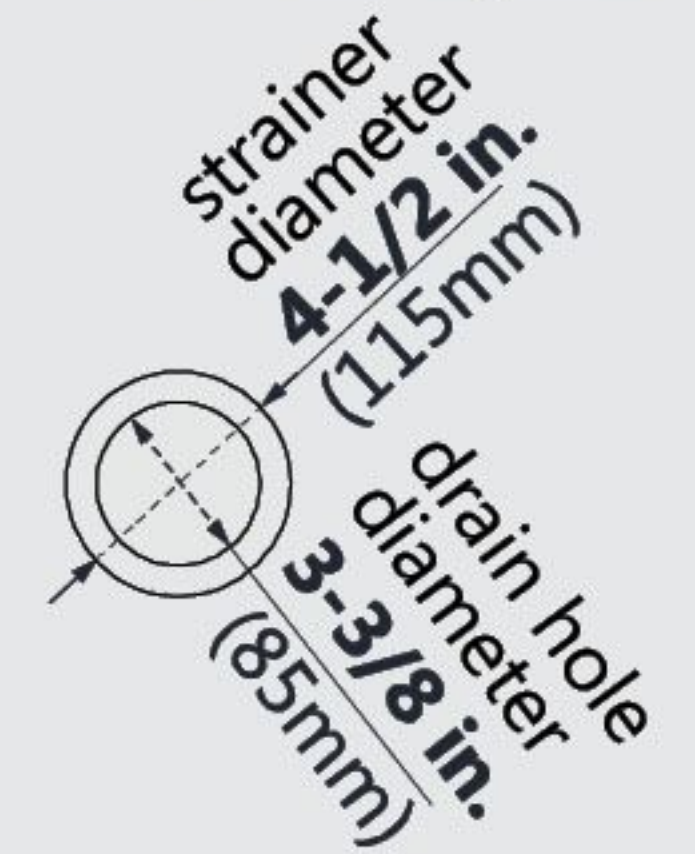

DLT-7038380 SLIMLINE SHOWERBASE QUARTER ROUND

CORNER DRAIN

Drain Hole Specs

DreamLine reserves the right to update or modify the hardware or materials pictured without prior notice for the purpose of product improvement and customer satisfaction.