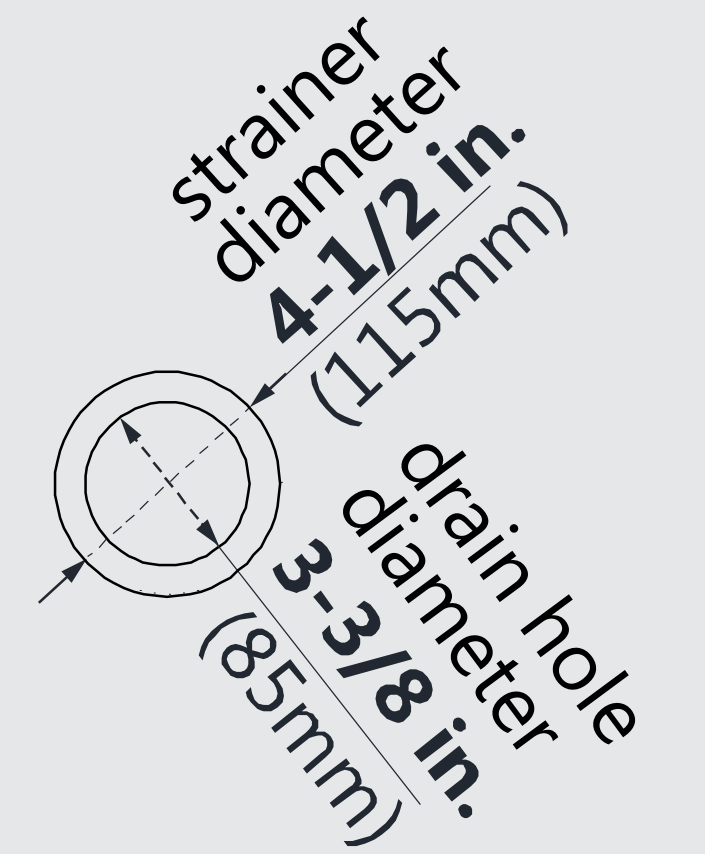

DLT-1136420

SLIMLINE SHOWER BASE

SINGLE THRESHOLD

CENTER DRAIN

Drain Hole Specs

DreamLine reserves the right to update or modify the hardware or materials pictured without prior notice for the purpose of product improvement and customer satisfaction.