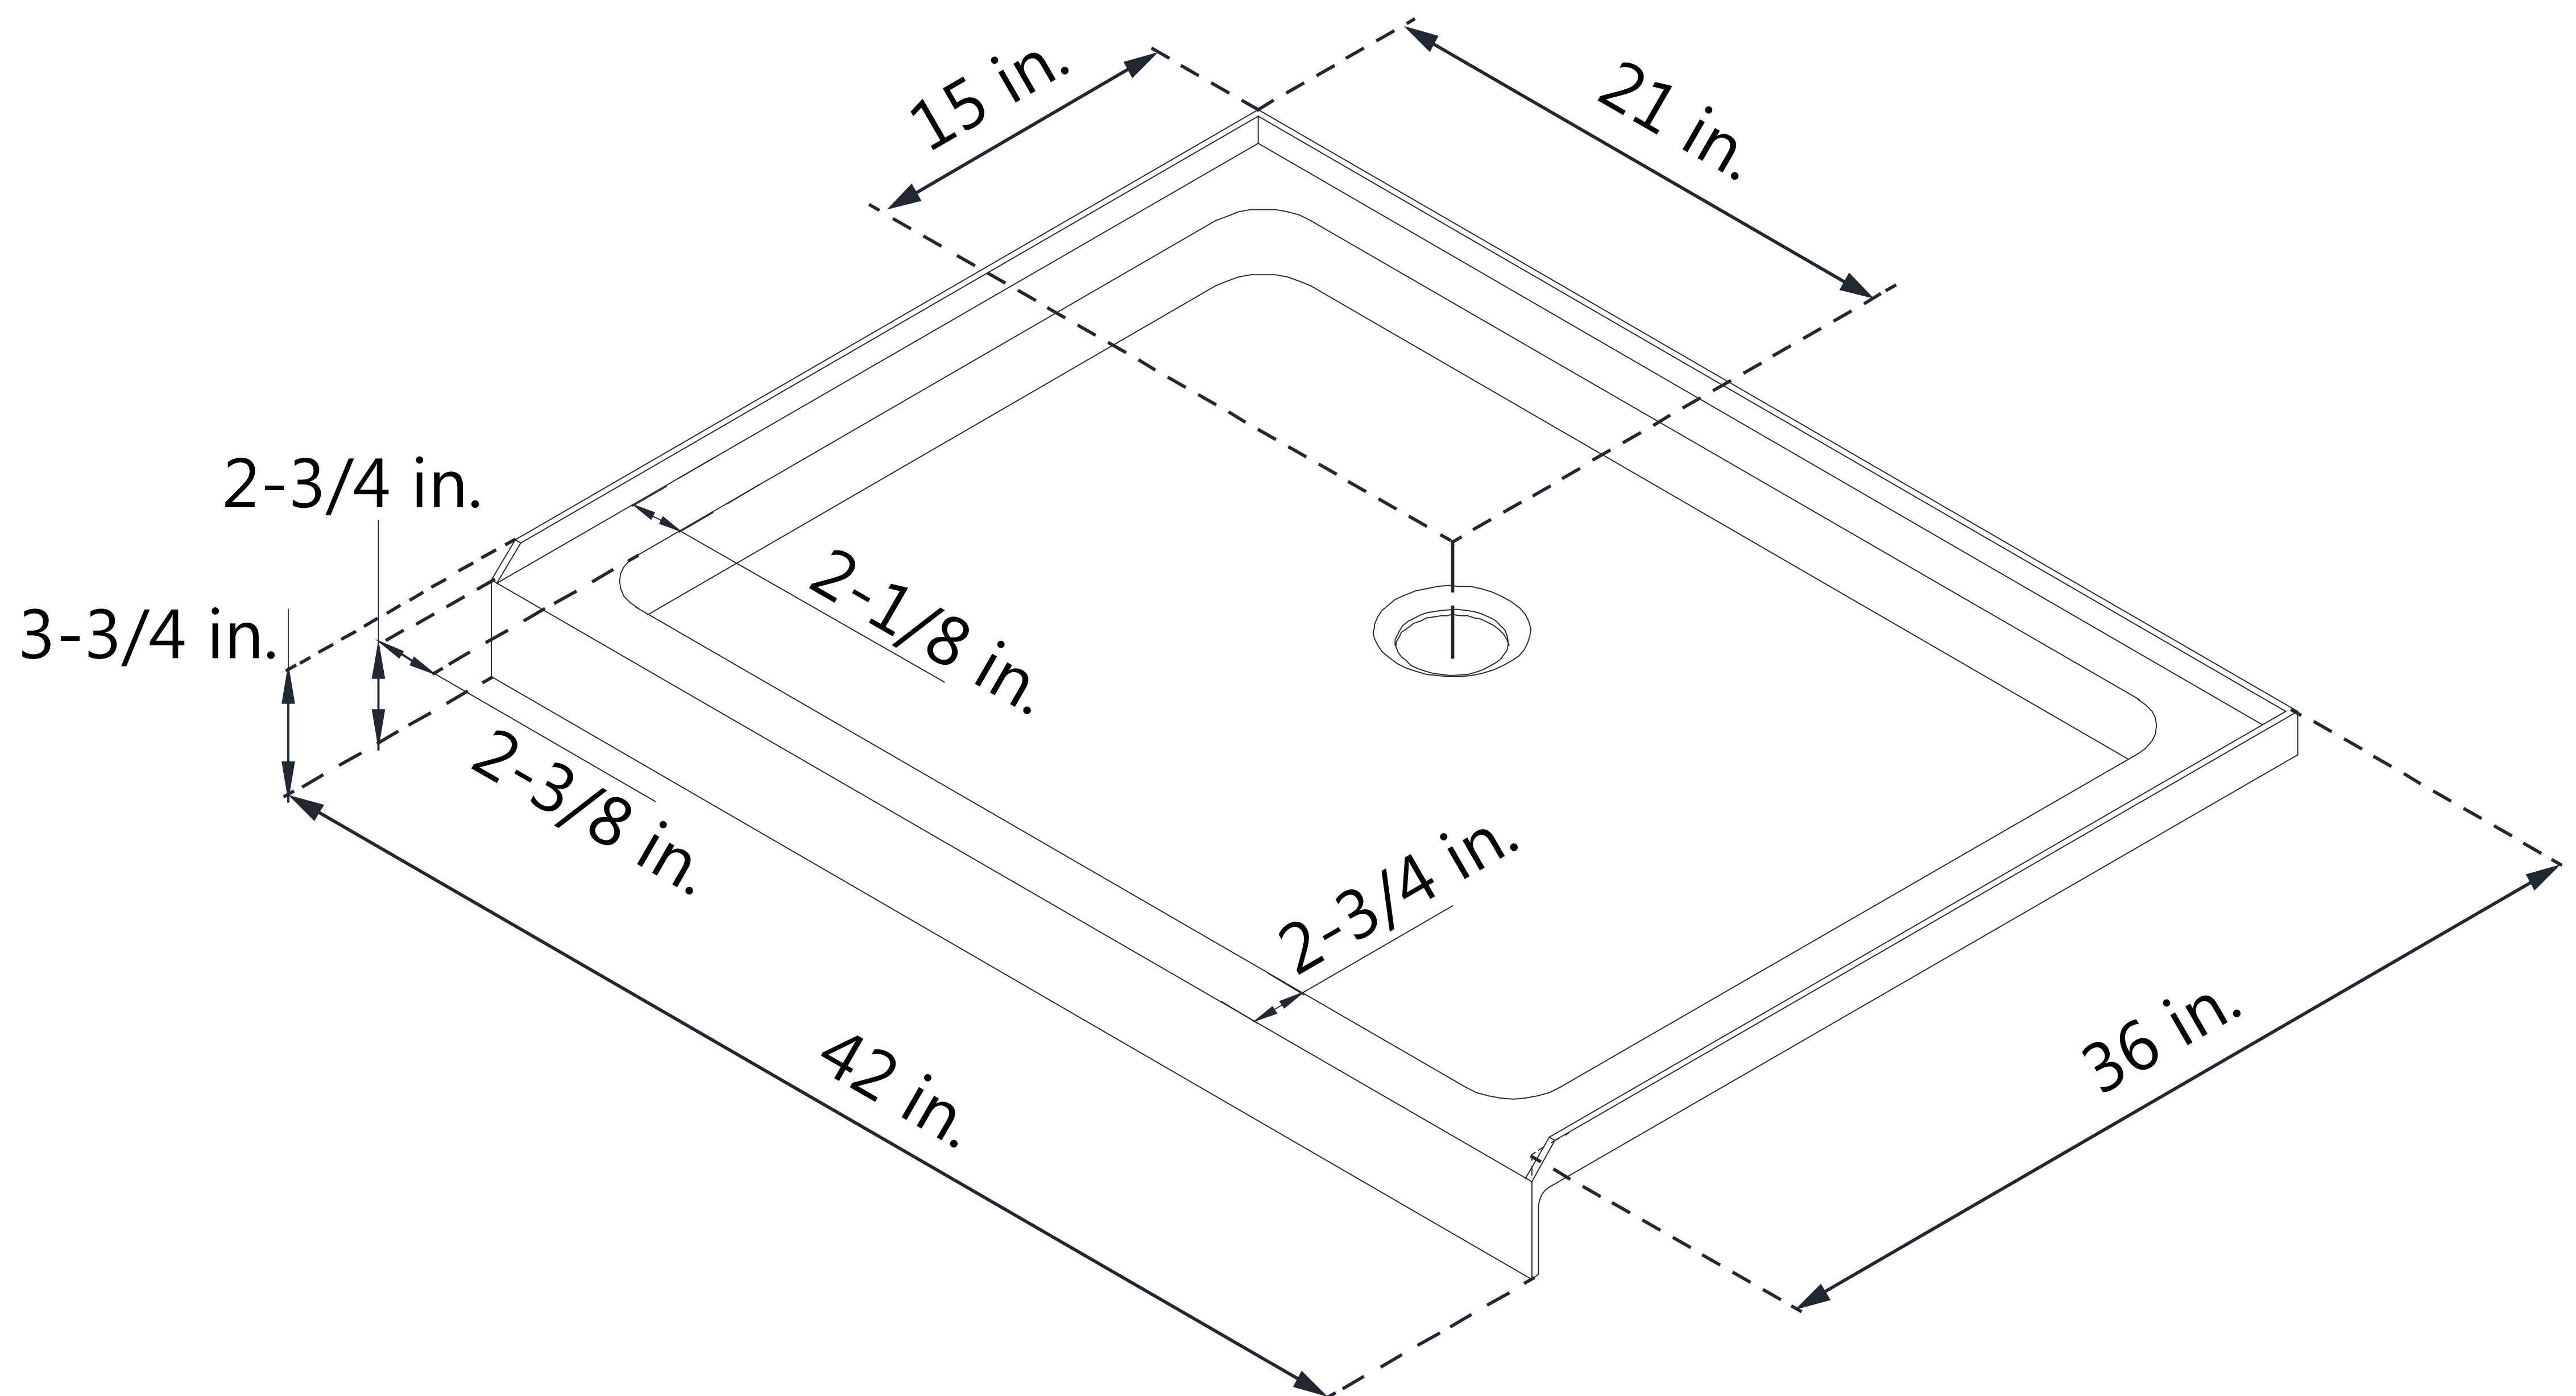

DLT-1136420

SLIMLINE SHOWER BASE

SINGLE THRESHOLD

CENTER DRAIN

Drain Hole Specs

DreamLine reserves the right to update or modify the hardware or materials pictured without prior notice for the purpose of product improvement and customer satisfaction.