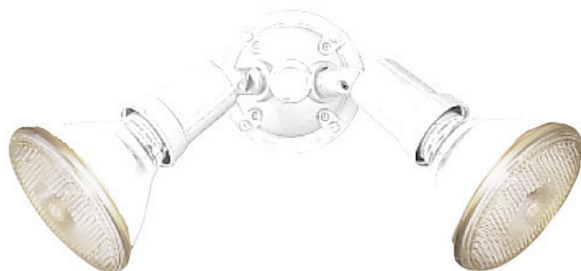

2-light Outdoor Wall Lantern in Matte White finish

Two-light adjustable outdoor spotlight in die-cast Aluminum.

Additional information

SKU	SL49468
Family Name	None
Finish	White
Location	Outdoor
Light Source	Incandescent
Fixture Type	Wall
Height	5 1/2"
Width	9 1/2"
Extends	5 1/2"
HCO	2"
Bulb Included?	No
Number of Lights	2 x 150W
Lamp Type	No
Wattage	150W
Wet / Damp	WET