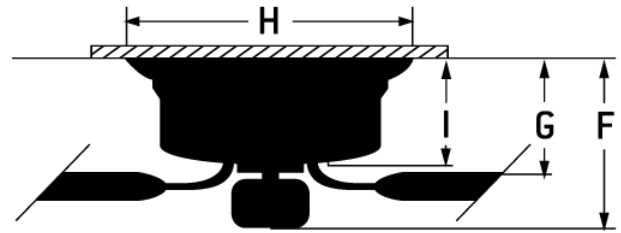

CRAFTMADE

Wyman 3 Light - WC42WW5C3F

42" Ceiling Fan with Blades and Light Kit

Finish: White

The organic shapes and fine details of the gracefully curving blade arms provide a captivating visual focal point in this strikingly modern reinterpretation of classic ceiling fan design. A 3-light kit in white frosted, ribbed glass offers a perfect counterpoint to the sleek motor housing and sculpted fan blades.

- **Standard, 3-Speed Reversible Motor**
- **Flushmount Installation Only**
- **42" Reversible Blades in White/White Washed (Included)**
- **Integrated Light Kit (3-60W Candelabra Bulbs Included)**

Specs

Blade Sweep Opt (in.)	42
Blades	5
Blade Pitch (deg)	11
Motor Size (MM)	153X12
Amps at High Speed	0.37
Carton Size (CU FT)	1.05
Shipping Weight (lbs.)	13.49
Bulb Wattage	60
Compatible Control Types	UCI-2000-2 Remote & Wall Control
Light Kit Options	Light Kit Included

Dimensions

F: w/o Light Kit -	4.69
F: w/ Light Kit -	13

G: 6.25
I: 4.69
H: 9.25

Downloads

Wyman 3 Light - WC42W/W5C3F

 [PDF Tear Sheet](#)

 [Installation Guide](#)

Craftmade • 650 S. Royal Lane • Coppell, TX 75019 • [Privacy Policy](#) • [Site Map](#) • © 2018 All Rights Reserved