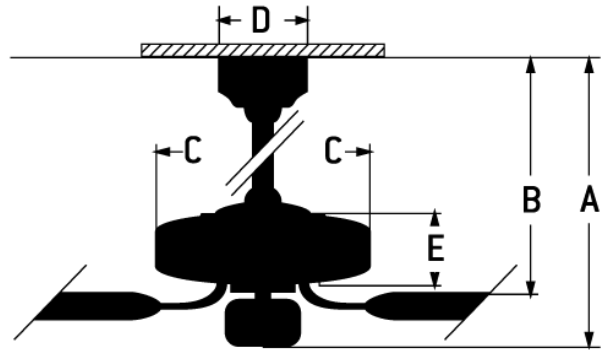

- Heavy-Duty, 3-Speed Reversible Motor
- 6" Downrod (Included)
- 52" Reversible Blades in Brushed Nickel/Grey Wood (Included)
- Integrated LED Light Source (Dimmable)
- Remote & Wall Control Included
- Dual Mount (Flat or Angled Ceiling)
- LED Module is Guaranteed for 3 years
- Optional Blank Light Lens Cover (Included)

## Specs

---

Blade Sweep Opt (in.)	52
Blades	5
Blade Pitch (deg)	13
Motor Size (MM)	172x17
Amps at High Speed	0.54
Watts (Hi Speed)	64.40
Energy Guide CFM	4634
Energy Guide CFM_Watts	72
High Speed (CFM)	4634
Low Speed (CFM)	1695
Carton Size (CU FT)	1.48
Bulb CCT	3000
Bulb Wattage	17
Light Kit Options	Integrated Light Kit

## Dimensions

A:	15.63
A: (2nd Downrod) -	15.63
B: (2nd downrod)	13.59
C:	8.86
D:	5.18
E:	8.05
F: w/o Light Kit -	8.05
Downrod Length (in.)	6