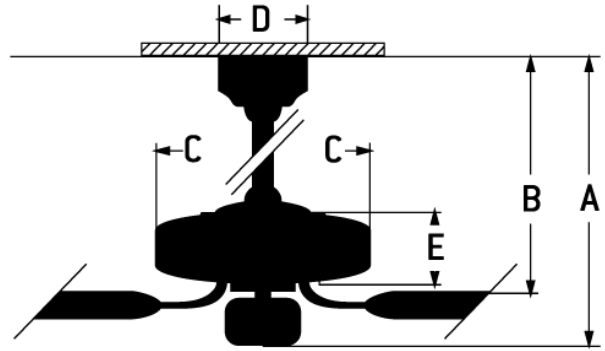

- Standard, 3-Speed Reversible Motor
- 4" Downrod (Included)
- 52" Reversible Blades in Mahogany/Ash (Included)
- Light Kit (4-40W Candelabra Bulbs Included)
- Dual Mount (Flat or angled ceiling)

Specs

Blade Sweep Opt (in.)	52
Blades	5
Blade Pitch (deg)	12
Motor Size (MM)	153x15
Amps at High Speed	0.46
Watts (Hi Speed)	54.80
Energy Guide CFM	4795
Energy Guide CFM_Watts	88
High Speed (CFM)	4795
Low Speed (CFM)	2029
Shipping Weight (lbs.)	22.09
Carton Size (CU FT)	2.13
Bulb Wattage	40
Compatible Control Types	UCI-2002-2 Remote & Wall Control
Light Kit Options	Light Kit Included

Dimensions

A: 19.69

B:	1.37
C:	12.44
D:	5.12
E:	4.39
H:	5.12
I:	4.39
F: w/o Light Kit - Downrod Length (in.)	4

Downloads

Manor - MAN52AN5C4

 [PDF Tear Sheet](#)

 [Installation Guide](#)

 [Energy Guide](#)