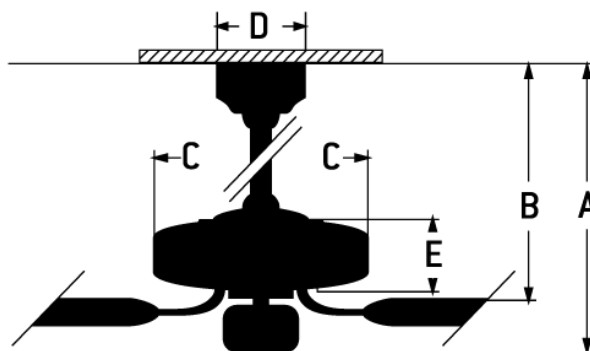

### Specs

Blade Sweep Opt (in.)	52
Blades	5
Blade Pitch (deg)	11.50
Motor Size (MM)	153x15
Amps at High Speed	0.55
Watts (Hi Speed)	64.77
Energy Guide Watts	42
Energy Guide CFM	5098
Energy Guide CFM_Watts	78
High Speed (CFM)	5098
Low Speed (CFM)	2054
Shipping Weight (lbs.)	12.36
Carton Size (CU FT)	1.48
Blade Options	Type5
Compatible Control Types	UCI-2000-2 Remote & Wall Controls
Light Kit Options	Bowl Light Kits, Universal Light Kits, or Customize Your Own (Universal Fitters and 2 1/4" Glass)

## Dimensions

A:	12.62
A: (2nd Downrod) -	13.05
B: (2nd downrod)	10.72
C:	11.48
D:	5.12
E:	4
F: w/o Light Kit -	4
Downrod Length (in.)	4