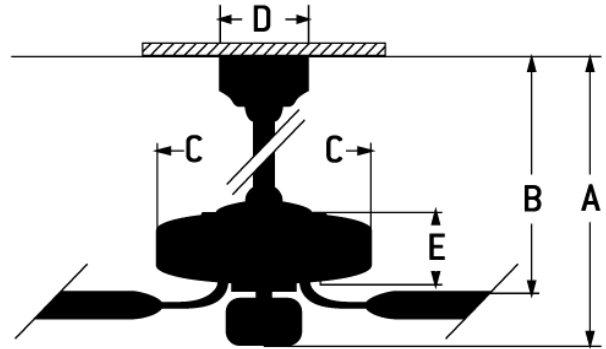

## Specs

Blade Sweep Opt (in.)	52
Blades	5
Blade Pitch (deg)	11.50
Motor Size (MM)	153X15
Amps at High Speed	0.53
Watts (Hi Speed)	64
Energy Guide Watts	42
Energy Guide CFM	2641
Energy Guide CFM_Watts	63
Energy Guide Est. Yearly Energy Cost	12
High Speed (CFM)	5,044.610
Low Speed (CFM)	2,071.160
Shipping Weight (lbs.)	15.39
Carton Size (CU FT)	1.48
Blade Options	Type5
Bulb CCT	3000
Bulb Wattage	17

## Dimensions

A:	16.34
A: (2nd Downrod) -	17
B:	10.19
B: (2nd downrod)	10.72
C:	11.48
D:	5.08
E:	4
F: w/o Light Kit -	4
Downrod Length (in.)	4