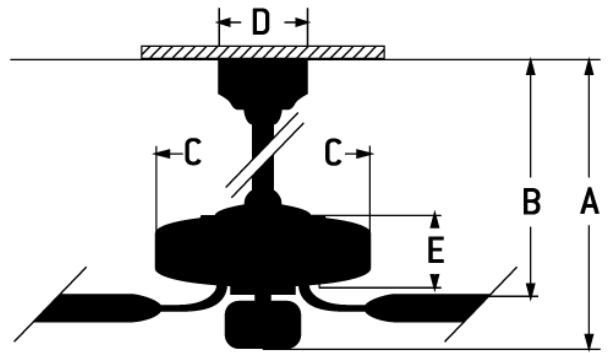

- Standard, 3-Speed Reversible Motor
- 4" Downrod (Included)
- Blades Sold Separately
- Amber Frost Bowl Light Kit included (2-GU24 Base Bulbs Included)
- Dual Mount (Flat or Angled Ceiling)

Specs

Blade Sweep Opt (in.)	42, 52
Blades	5
Blade Pitch (deg)	12
Motor Size (MM)	153x13
Amps at High Speed	0.52
Watts (Hi Speed)	63
Energy Guide Watts	37
Energy Guide CFM	4643
Energy Guide CFM_Watts	74
High Speed (CFM)	4643.20
Low Speed (CFM)	1660.88
Shipping Weight (lbs.)	15.87
Carton Size (CU FT)	1.97
Blade Options	Type5
Bulb Wattage	13
Compatible Control Types	UCI-2000-2 Remote and Wall Control
Light Kit Options	Bowl Light Kit Included

Dimensions

A:	18.61
B:	10.72
C:	11.65
D:	5.12
E:	4.13
F: w/o Light Kit - Downrod Length (in.)	4

Downloads

Pro 208 - C208AG

 [PDF Tear Sheet](#)

 [Installation Guide](#)

 [Energy Guide](#)

E208_Pro Builder_CFM.pdf 1 2/19/15 11:57 AM