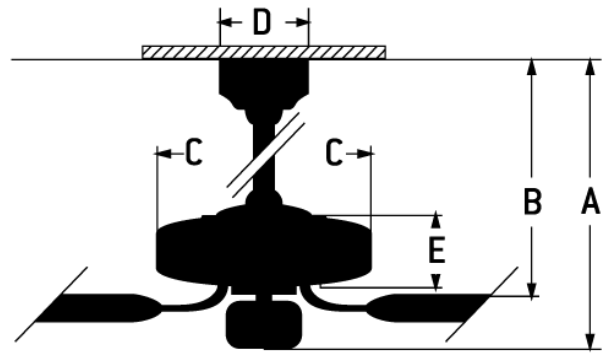

CRAFTMADE

Pro 207 - C207W

52" Ceiling Fan with Light (Blades Sold Separately)

Finish: White

Offering a vast array of finishes and blades, the Pro Builder Series makes it easy for you to bring Craftmade quality to your home or office. Pro Builder ceiling fans deliver an ideal combination of excellent performance and exceptional value.

- Standard, 3-Speed Reversible Motor
- 4" Downrod (Included)
- Blades Sold Separately
- White Frost Bowl Light Kit included (2-GU24 Base Bulbs Included)
- Dual Mount (Flat or Angled Ceiling)

Specs

Blade Sweep Opt (in.)	42, 52
Blades	5
Blade Pitch (deg)	12
Motor Size (MM)	153x13
Amps at High Speed	0.52
Watts (Hi Speed)	63
Energy Guide Watts	37
Energy Guide CFM	4643
Energy Guide CFM_Watts	74
High Speed (CFM)	4643.20
Low Speed (CFM)	1660.88
Shipping Weight (lbs.)	15.87
Carton Size (CU FT)	1.97
Blade Options	Type5
Bulb Wattage	13
Compatible Control Types	UCI-2000-2 Remote and Wall Control
Light Kit Options	Bowl Light Kit Included

Dimensions

A:	18.61
B:	10.72
C:	11.65
D:	5.12
E:	4.13
F: w/o Light Kit - Downrod Length (in.)	4

Downloads

Pro 207 - C207W

[PDF Tear Sheet](#)

[Installation Guide](#)

[Energy Guide](#)

E207_Pro Builder_CFM.pdf 1 2/19/15 11:57 AM