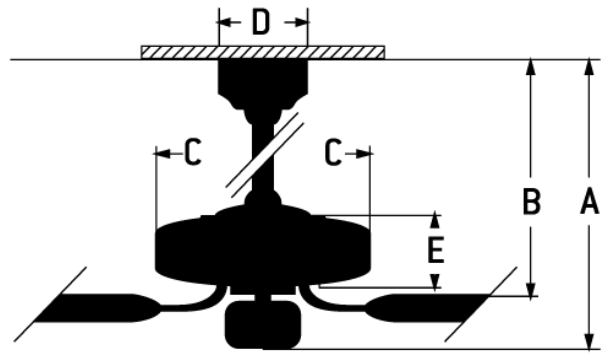

## Specs

Blade Sweep Opt (in.)	42.52
Blades	5
Blade Pitch (deg)	12
Motor Size (MM)	153x13
Amps at High Speed	0.52
Watts (Hi Speed)	62.70
Energy Guide Watts	39
Energy Guide CFM	4635
Energy Guide CFM_Watts	74
High Speed (CFM)	4635.10
Low Speed (CFM)	1652.43
Shipping Weight (lbs.)	15.65
Carton Size (CU FT)	1.87
Blade Options	Type5
Bulb Wattage	60
Compatible Control Types	UCI-2000-2 Remote and Wall Control
Light Kit Options	Light Kit Included

## Dimensions

A:	18.58
B:	10.72
C:	11.65
D:	5.12
E:	4.13
F: w/o Light Kit - Downrod Length (in.)	4