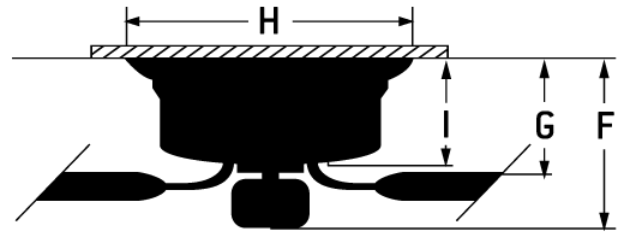

CRAFTMADE

Brilliante 4 Light - BRC52BNK5C

52" Ceiling Fan with Blades and Light Kit

Finish: Brushed Polished Nickel

Craftmade's Brilliante offers a fresh take on the traditional ceiling fan. The unmistakably classic look is softer and more contemporary. The sweep of the fan blades is smooth and flowing. Even the glass shades of the light fixtures, have assumed a more modern profile. The finely crafted 52" Brilliante is available in a choice of three designer finishes. Tradition is timeless.

- Standard, 3-Speed Reversible Motor
- Flushmount Installation Only
- 52" Reversible Blades in Ash/Mahogany (Included)
- Integrated Light Kit (4-60W Candelabra Bulbs Included)

Specs

Blade Sweep Opt (in.)	52
Blades	5
Blade Pitch (deg)	11
Motor Size (MM)	153X12
Amps at High Speed	0.51
Energy Guide Watts	49
Energy Guide CFM	925
Energy Guide CFM_Watts	19
Carton Size (CU FT)	1.20
Shipping Weight (lbs.)	18.30
Bulb Wattage	60
Compatible Control Types	UCI-2000-2 Remote & Wall Control
Light Kit Options	Light Kit Included

Dimensions

F: w/ Light Kit -	13.75
G:	7.68
I:	8.50
H:	11.02

Downloads

Brilliante 4 Light - BRC52BNK5C

[PDF Tear Sheet](#)

[Installation Guide](#)

Craftmade • 650 S. Royal Lane • Coppell, TX 75019 • [Privacy Policy](#) • [Site Map](#) • © 2018 All Rights Reserved