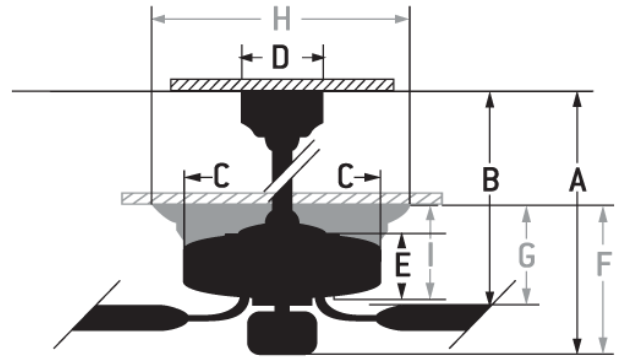

- Heavy Duty, 3-Speed Reversible Motor
- 4" Downrod (Included)
- 52" Reversible Blades in Ash/Mahogany (Included)
- Light Kit (3-60W Candelabra Bulbs Included)
- Tri-Mount = (Flat or sloped ceiling downrod mount, or semi-flushmount)

### Specs

Blade Sweep Opt (in.)	52
Blades	5
Blade Pitch (deg)	14
Motor Size (MM)	172x14
Amps at High Speed	0.59
Watts (Hi Speed)	70
Energy Guide CFM	5414
Energy Guide CFM_Watts	77
High Speed (CFM)	5417.11
Low Speed (CFM)	1707.90
Shipping Weight (lbs.)	23.59
Carton Size (CU FT)	2.65
Bulb Wattage	60
Compatible Control Types	UCI-2000-2 Remote & Wall Control
Light Kit Options	Light Kit Included

## Dimensions

A:	18
B:	12.50
C:	11.02
D:	5.12
E:	3.47
H:	5.12
I:	3.47
F: w/o Light Kit - Downrod Length (in.)	4