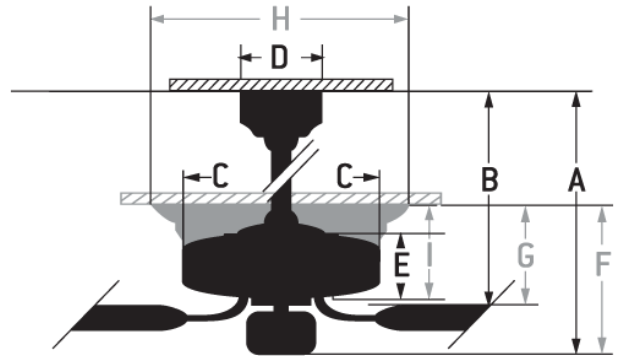

## Builder Deluxe 52" - BLD52AN5C1

52" Ceiling Fan with Blades and Light Kit

**Finish:** Antique Nickel

Designed for easy installation, Craftmade's Builder Deluxe ceiling fans offer an ideal combination of excellent performance and exceptional value. Available in a variety of styles and finishes, the five-blade, 52" fans include a choice of light fixtures making it easy to match a Builder Deluxe ceiling fan to any room and décor.

- Heavy Duty, 3-Speed Reversible Motor
- 4" Downrod (Included)
- 52" Reversible Blades in Ash/Mahogany (Included)
- Light Kit (2-60W Candelabra Bulbs Included)
- Tri-Mount = (Flat or sloped ceiling downrod mount, or semi-flushmount)

### Specs

Blade Sweep Opt (in.)	52
Blades	5
Blade Pitch (deg)	14
Motor Size (MM)	172x14
Amps at High Speed	0.58
Watts (Hi Speed)	69
Energy Guide Watts	41
Energy Guide CFM	5436
Energy Guide CFM_Watts	79
High Speed (CFM)	5436.50
Low Speed (CFM)	1358.38
Shipping Weight (lbs.)	24.25
Carton Size (CU FT)	3.35
Bulb Wattage	60
Compatible Control Types	UCI-2000-2 Remote & Wall Control
Light Kit Options	Bowl Light Kit Included

## Dimensions

A:	19.25
B:	12.25
C:	11.42
D:	5.12
E:	3.47
H:	5.12
I:	3.47
F: w/o Light Kit - Downrod Length (in.)	4