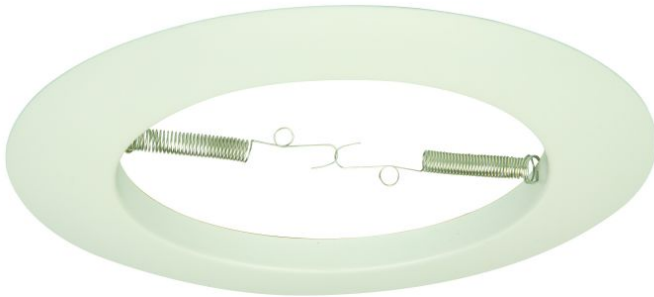

CRAFTMADE

Recessed Trims - T-501

Open Ring Trim

Open Ring, White Finish, PAR 38, BR40 Installed

- Open Ring, PAR 38, BR40/150 Watt Max.

Specs

| | |
|---------------------|--------|
| Mounting Location | Indoor |
| Carton Size (CU FT) | 0.87 |
| Finish | White |

Dimensions

| | |
|-------------|------|
| Width (in.) | 7.75 |
|-------------|------|

Downloads

Recessed Trims - T-501

[PDF Tear Sheet](#)