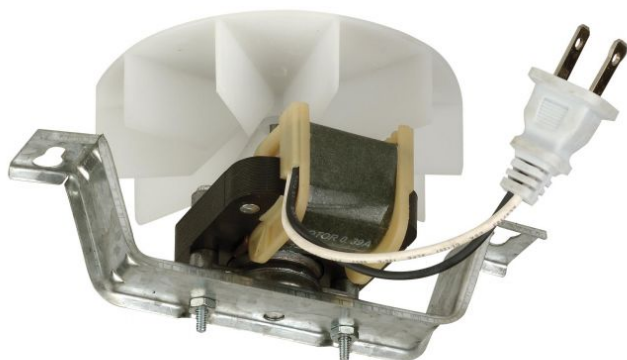

CRAFTMADE

Ventilation Fans - TFV50B-M

50 CFM Bath Vent Motor & Grill Assembly Only (6 pack)

50 CFM Bath Vent Motor & Grill Assembly Only in Designer White (6 pack)

- Easy Removal and Installation of Motor Assembly
Key-Hole Mounting
- Permanently Lubricated Motor
- Precision-Balanced Impellor for Quiet Operation
- Galvanized for Humid Conditions and Various Attic Temperatures
- Gauge Markings for Ceiling Thickness

Specs

Sone (decibel)	3.50
Vent Fan CFM	50
Vent Fan Amps	0.40
Carton Size (CU FT)	0.92
Finish	Designer White

Dimensions

Trim Dimensions (in.)	8.62x7.62 (Length x Width)
Height (in.)	17.88
Width (in.)	13.88