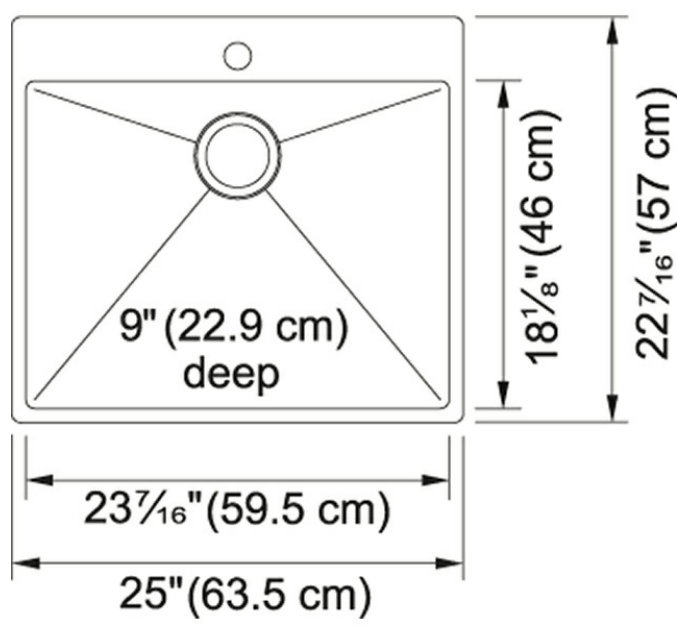

Vector HFS2522-1 Stainless Steel

Product Picture

Technical Drawing

Product Dimensions

Length overall	22"
Depth Overall	9"
Length of large bowl	18"
Width of large bowl	24"
Depth of large bowl	9"
Minimum Cabinet Size	27"

General Information

Type of Material	18 Gauge Stainless Steel
Number of Bowls	1
Faucet Hole	1
Where to buy	Home Center

Article Numbers

FUN#	127.0371.975
US Part Number	HFS2522-1