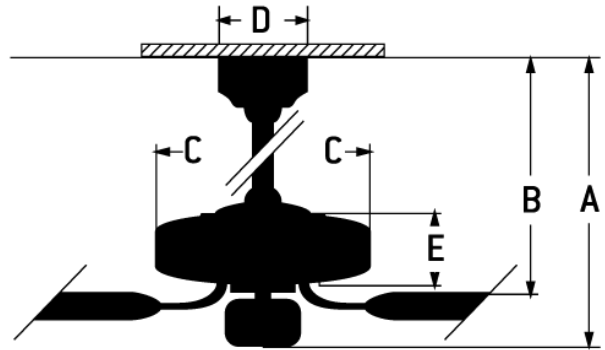

- Energy Saving, 6-Speed Reversible DC Motor
- 8" Downrod (Included)
- 56" Blades in Weathered Pine (Included)
- Integrated Light Kit (4-40W Candelabra Bulbs Included)
- DC Remote & Wall Controls (Included)
- Dual Mount (Flat or angled ceiling)
- Sophisticated DC Motor requires automatic 7-minute calibration period upon installation. The remote and wall controls are inoperable during that time, after which the fan, remote control and wall control (if applicable) will be fully operational.
- Remote On/Off or Dimming

Specs

| | |
|------------------------|----------------------|
| Blade Sweep Opt (in.) | 56 |
| Blades | 5 |
| Blade Pitch (deg) | 13 |
| Motor Size (MM) | 125x30 |
| Amps at High Speed | 0.45 |
| Watts (Hi Speed) | 31.90 |
| Energy Guide Watts | 22 |
| Energy Guide CFM | 4479 |
| Energy Guide CFM_Watts | 140 |
| High Speed (CFM) | 4479 |
| Low Speed (CFM) | 1683 |
| Shipping Weight (lbs.) | 17.57 |
| Carton Size (CU FT) | 2.31 |
| Bulb Wattage | 40 |
| Light Kit Options | Integrated Light Kit |
| Finish | Aged Bronze Brushed |

Dimensions

| | |
|--|-------|
| A: | 22.57 |
| B: | 11.15 |
| C: | 7.20 |
| D: | 5.91 |
| E: | 17.27 |
| F: w/o Light Kit - Downrod Length (in.) | 8 |

Downloads

Winton - WIN56ABZWP5

[PDF Tear Sheet](#)

[Installation Guide](#)