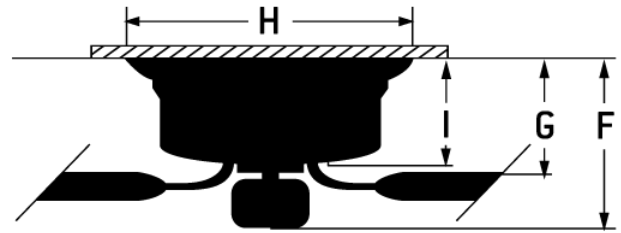

CRAFTMADE

Wyman Bowl Kit - WC42BNK5C1

42" Ceiling Fan with Blades and Light Kit

Finish: Brushed Polished Nickel

The organic shapes and fine details of the gracefully curving blade arms provide a captivating visual focal point in this strikingly modern reinterpretation of classic ceiling fan design. A graceful light bowl in white Alabaster Glass offers a perfect counterpoint to the sleek motor housing and sculpted fan blades.

- Standard, 3-Speed Reversible Motor
- Flushmount Installation Only
- 42" Reversible Blades in Ash/Walnut (Included)
- Integrated Light Kit (2-60W Candelabra Bulbs Included)

Specs

Blade Sweep Opt (in.)	42
Blades	5
Blade Pitch (deg)	11
Motor Size (MM)	153x10
Amps at High Speed	0.37
Carton Size (CU FT)	1.28
Shipping Weight (lbs.)	13.67
Bulb Wattage	60
Compatible Control Types	UCI-2000-2 Remote & Wall Control
Light Kit Options	Bowl Light Kit Included

Dimensions

F: w/o Light Kit -	4.69
F: w/ Light Kit -	13.50
G:	6.25
I:	4.69

Downloads

Wyman Bowl Kit - WC42BNK5C1

[PDF Tear Sheet](#)

[Installation Guide](#)