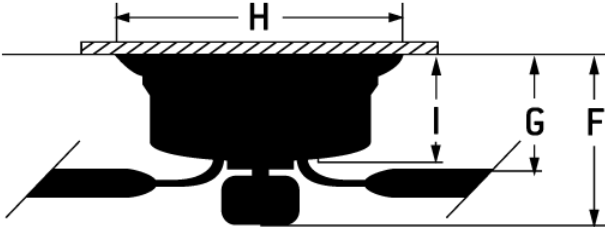

CRAFTMADE

Tempo Hugger 52" - TMPH52W5

52" Ceiling Fan with Blades and Light Kit

Finish: White

The Tempo 52" hugger fan is designed for rooms with shorter ceilings. Its sleek profile incorporates LED down lighting to enhance the form and function.

- Standard, 3-Speed Reversible Motor
- Flushmount Installation Only
- 52" Reversible Blades in White (Included)
- Integrated Light Kit (1-16W LED Bulb Included)
- ICS Remote & Wall Control Included
- Flushmount Installation Only
- LED Module is Guaranteed for 3 years
- Optional Blank Light Lens Cover (Included)
- Remote On/Off or Dimming

Specs

Blade Sweep Opt (in.)	52
Blades	5
Blade Pitch (deg)	13
Motor Size (MM)	172x17
Amps at High Speed	<1
Energy Guide Watts	50
Energy Guide CFM	3862
Energy Guide CFM_Watts	78
Watts (Hi Speed)	72
Carton Size (CU FT)	2.08
Shipping Weight (lbs.)	22.71
Bulb CCT	3000
Bulb Wattage	16
CRI	80
Light Kit Options	Integrated Light Kit
Lumens	1415

Dimensions

F: w/o Light Kit -	10.43
F: w/ Light Kit -	10.43
G:	7.25
I:	10.43
H:	10.93

Downloads

Tempo Hugger 52" - TMPH52W5

 [PDF Tear Sheet](#)

 [Installation Guide](#)

 [Energy Guide](#)

 [Energy Guide Image](#)