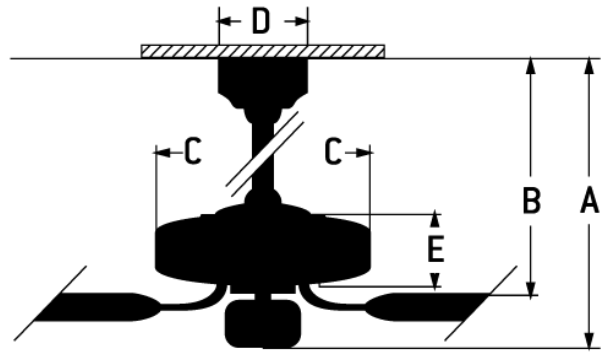

- Standard, 3-Speed Reversible Motor
- 6" Downrod (Included)
- 44" Blades in Matte White (Included)
- Integrated LED Light Source (Dimmable)
- Dual Mount (Flat or Angled Ceiling)

### Specs

Blade Sweep Opt (in.)	44
Blades	4
Blade Pitch (deg)	14
Motor Size (MM)	153X15
Amps at High Speed	0.47
Watts (Hi Speed)	56.60
High Speed (CFM)	4546
Low Speed (CFM)	1783
Carton Size (CU FT)	2.09
Bulb CCT	3000
Bulb Wattage	14
Compatible Control Types	UCI-2000-2 Remote & Wall Controls
CRI	90
Light Kit Options	Integrated Light Kit
Lumens	1200

### Dimensions

A:	15.34
B:	11.50
C:	10.75
D:	5.12
E:	9.02

F: w/ Light Kit -	8.85
F: w/o Light Kit -	9.02
Downrod Length (in.)	6