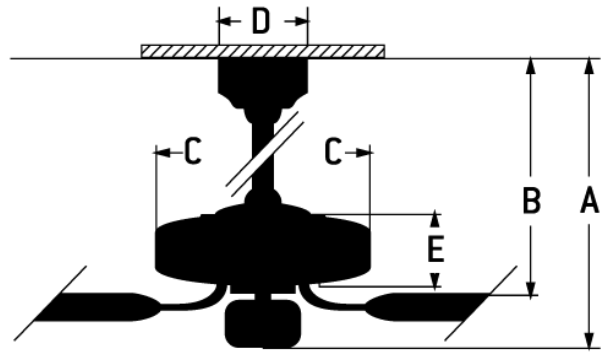

- Standard, 3-Speed Reversible Motor
- 4" Downrod (Included)
- 52" Blades in Matte White (Included)
- Light Kit (3-40W Candelabra Bulbs Included)
- Tri-Mount System

### Specs

Blade Sweep Opt (in.)	52
Blades	5
Blade Pitch (deg)	12
Motor Size (MM)	153x12
Amps at High Speed	0.47
Watts (Hi Speed)	56.60
Energy Guide CFM	4828
Energy Guide CFM_Watts	85
High Speed (CFM)	4828
Low Speed (CFM)	2324
Shipping Weight (lbs.)	16.89
Carton Size (CU FT)	1.68
Bulb Wattage	40
Compatible Control Types	UCI-2000-2 Remote & Wall Control
Light Kit Options	Bowl Light Kit Included

### Dimensions

A:	18.15
B:	9.49
C:	11.65
D:	5.12
E:	3.92
H:	5.12
I:	3.92
F: w/o Light Kit - Downrod Length (in.)	4