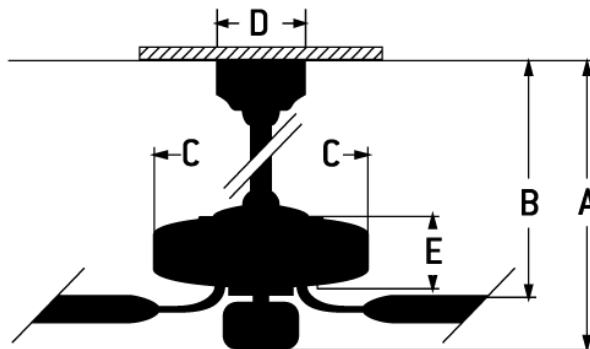

- Standard, 3-Speed Reversible Motor
- 4" Downrod (Included)
- 52" Blades in Matte White (Included)
- Dual Mount (Flat or angled ceiling)

### Specs

Blade Sweep Opt (in.)	52
Blades	5
Blade Pitch (deg)	12
Motor Size (MM)	153x12
Amps at High Speed	0.53
Watts (Hi Speed)	63.20
Energy Guide CFM	4828
Energy Guide CFM_Watts	85
High Speed (CFM)	5320
Low Speed (CFM)	2592
Shipping Weight (lbs.)	13.82
Carton Size (CU FT)	1.32
Compatible Control Types	UCI-2000-2 Remote & Wall Control
Light Kit Options	Bowl Light Kits, Universal Light Kits, or Customize Your Own (Universal Fitters and 2 1/4" Glass)

### Dimensions

A:	11.22
B:	9.49

C:	11.61
D:	5.12
E:	3.75
H:	5.12
I:	3.75
F: w/o Light Kit - Downrod Length (in.)	4