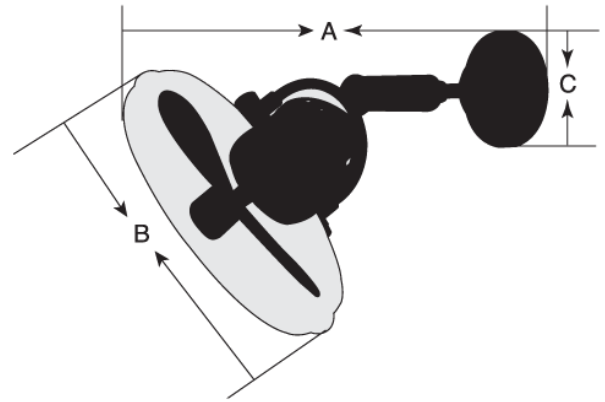

## Specs

Blade Sweep Opt (in.)	14
Blades	3
Blade Pitch (deg)	7
Motor Size (MM)	82x25
Amps at High Speed	0.38
Watts (Hi Speed)	43.60
Energy Guide CFM	1383
Energy Guide CFM_Watts	32
High Speed (CFM)	1382.74
Low Speed (CFM)	703.09
Carton Size (CU FT)	4.18
Shipping Weight (lbs.)	20.28

## Dimensions

C:

11.50